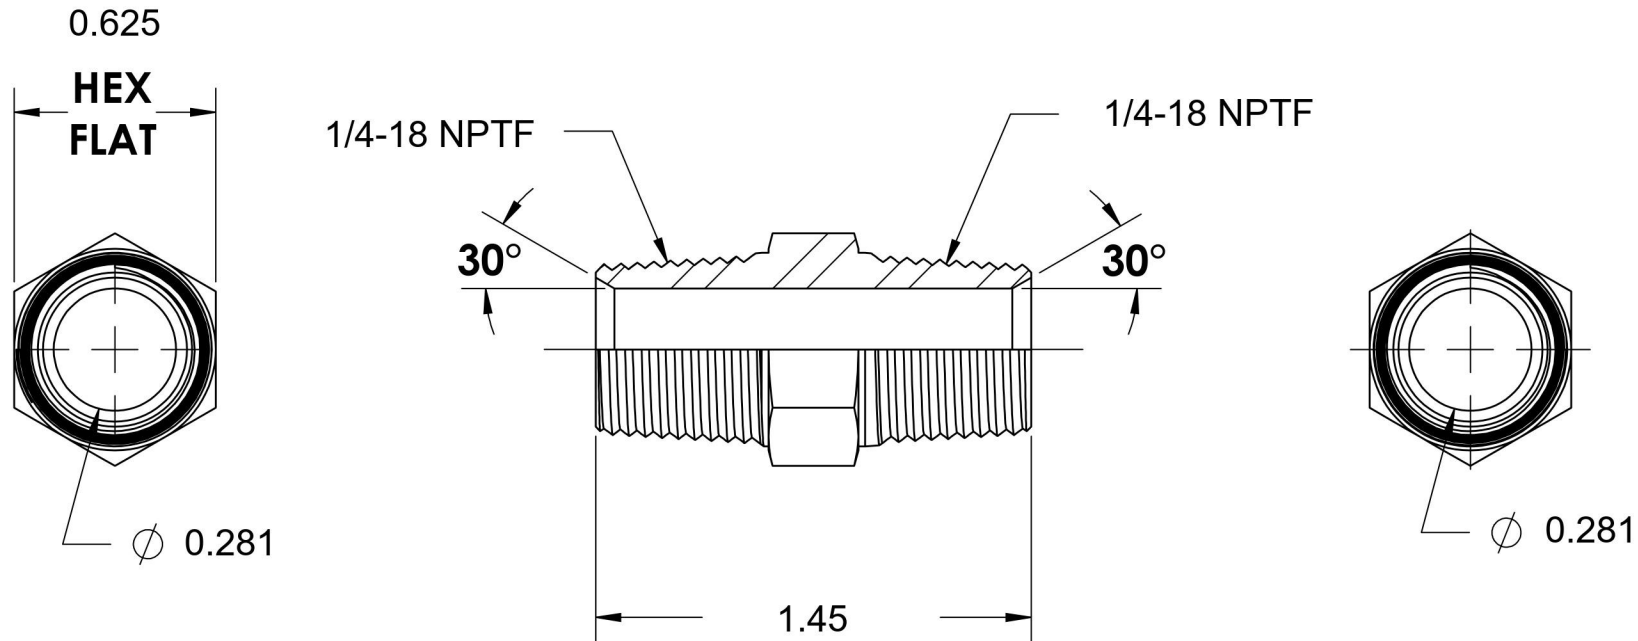

5404-04-04

Steel, SAE J514 Pipe Nipple, 1/4" Male NPTF 30° x 1/4" Male NPTF 30°

6701 Cochran Road
Solon, Ohio 44139
Phone: (440) 248-1880
Toll Free: 1-888-331-1523

Temperature Rating -65°F to 500°F	Material C1045/12L14 Steel	Industry Standards SAE J514 , SAE J476 ASTM B633	Series 5404
Pressure Rating 6000 psi	Finish Trivalent Zinc		Series Description SAE J514 Pipe Nipple