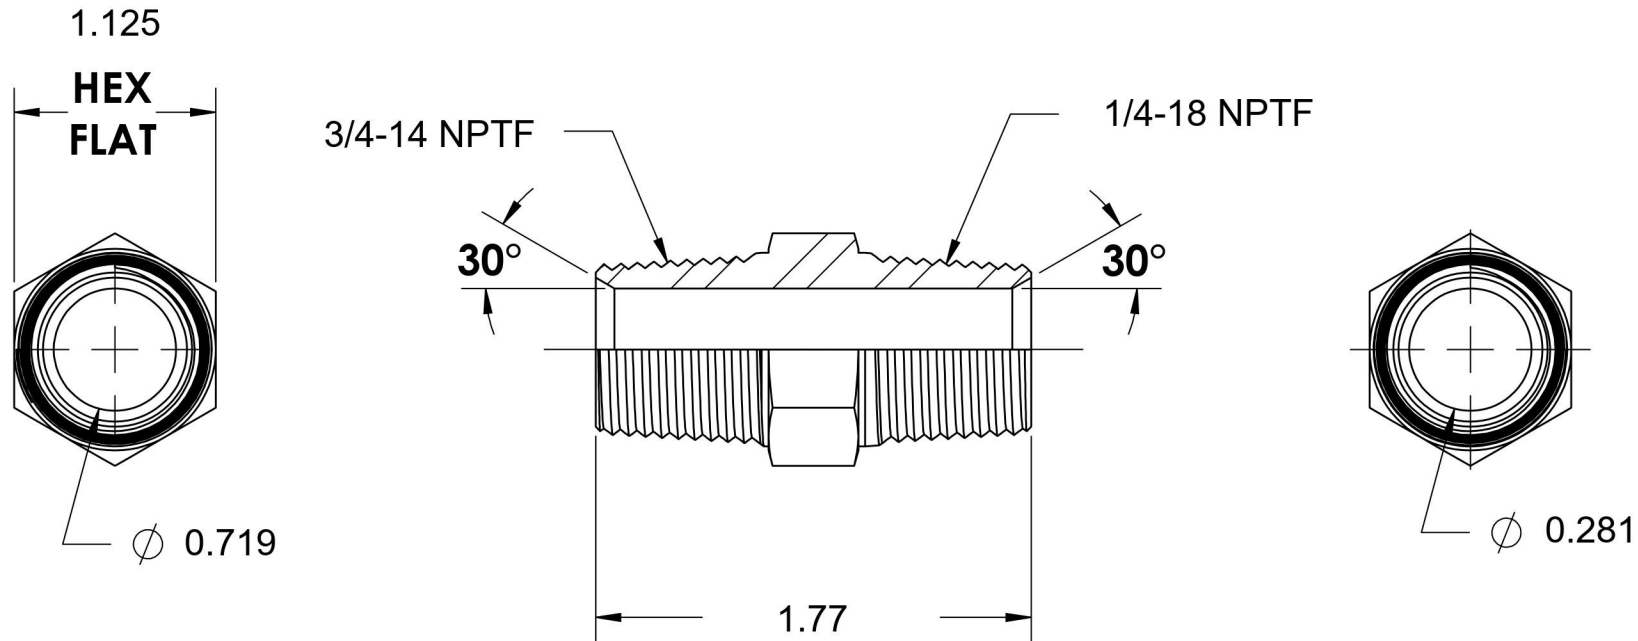

5404-12-04

Steel, SAE J514 Pipe Nipple, 3/4" Male NPTF 30° x 1/4" Male NPTF 30°

6701 Cochran Road
Solon, Ohio 44139
Phone: (440) 248-1880
Toll Free: 1-888-331-1523

Temperature Rating

-65°F to 500°F

Pressure Rating

Series

5404

Series Description

SAE J514 Pipe Nipple