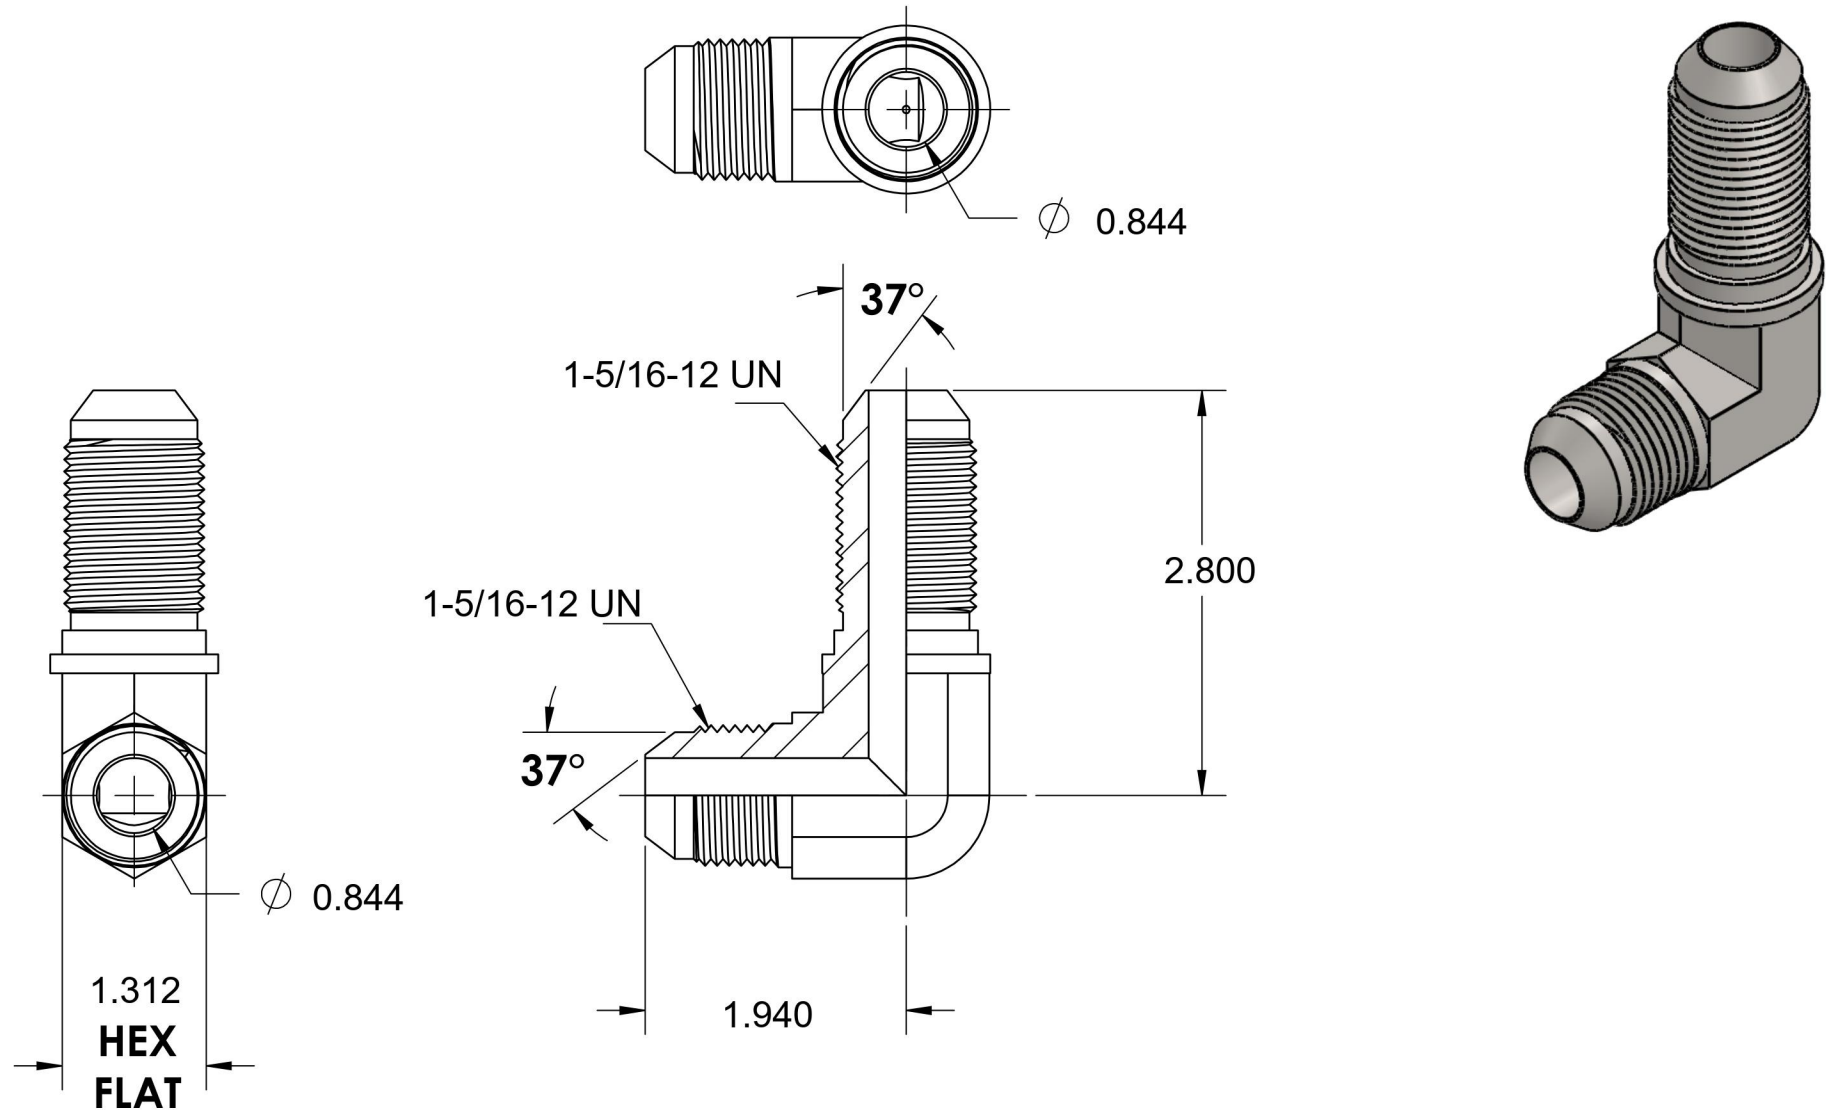

# 2701-16-16-SS

Stainless Steel, SAE J514 37° Flare Bulkhead 90° Elbow, 1" Male JIC x 1" Male JIC

6701 Cochran Road  
Solon, Ohio 44139  
Phone: (440) 248-1880  
Toll Free: 1-888-331-1523

<b>Temperature Rating</b>	<b>Material</b>	<b>Industry Standards</b>	<b>Series</b>
-425°F to 1200°F	316/316L Stainless Steel	SAE J514	2701-SS
<b>Pressure Rating</b>	<b>Finish</b>		<b>Series Description</b>
3500 psi	Passivated		SAE J514 37° Flare Bulkhead 90° Elbow