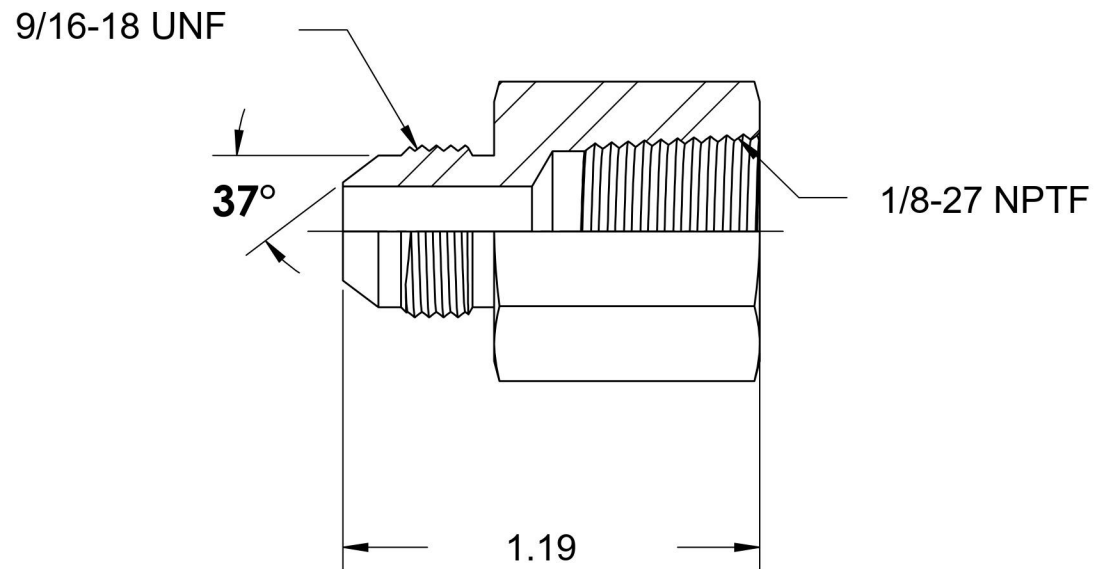

# 2405-06-02-SS

Stainless Steel, SAE J514 Flared Tube Female Connector, 3/8" Male JIC x 1/8" Female NPTF

6701 Cochran Road  
Solon, Ohio 44139  
Phone: (440) 248-1880  
Toll Free: 1-888-331-1523

<b>Temperature Rating</b> -425°F to 1200°F	<b>Material</b> 316/316L Stainless Steel	<b>Industry Standards</b> SAE J514 , SAE J476	<b>Series</b> 2405-SS
<b>Pressure Rating</b> 6000 psi	<b>Finish</b> Passivated		<b>Series Description</b> SAE J514 Flared Tube Female Connector