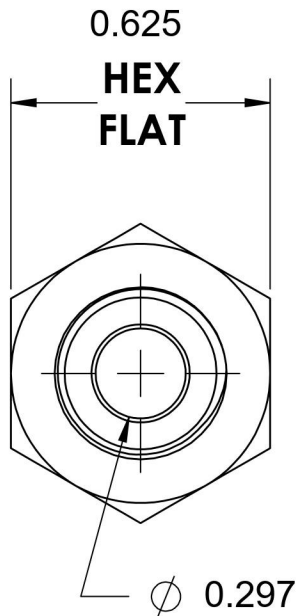

# 2405-06-02-SS

Stainless Steel, SAE J514 Flared Tube Female Connector, 3/8" Male JIC x 1/8" Female NPTF

6701 Cochran Road  
Solon, Ohio 44139  
Phone: (440) 248-1880  
Toll Free: 1-888-331-1523

<b>Temperature Rating</b> -425°F to 1200°F	<b>Material</b> 316/316L Stainless Steel	<b>Industry Standards</b> SAE J514 , SAE J476	<b>Series</b> 2405-SS
<b>Pressure Rating</b> 6000 psi	<b>Finish</b> Passivated		<b>Series Description</b> SAE J514 Flared Tube Female Connector