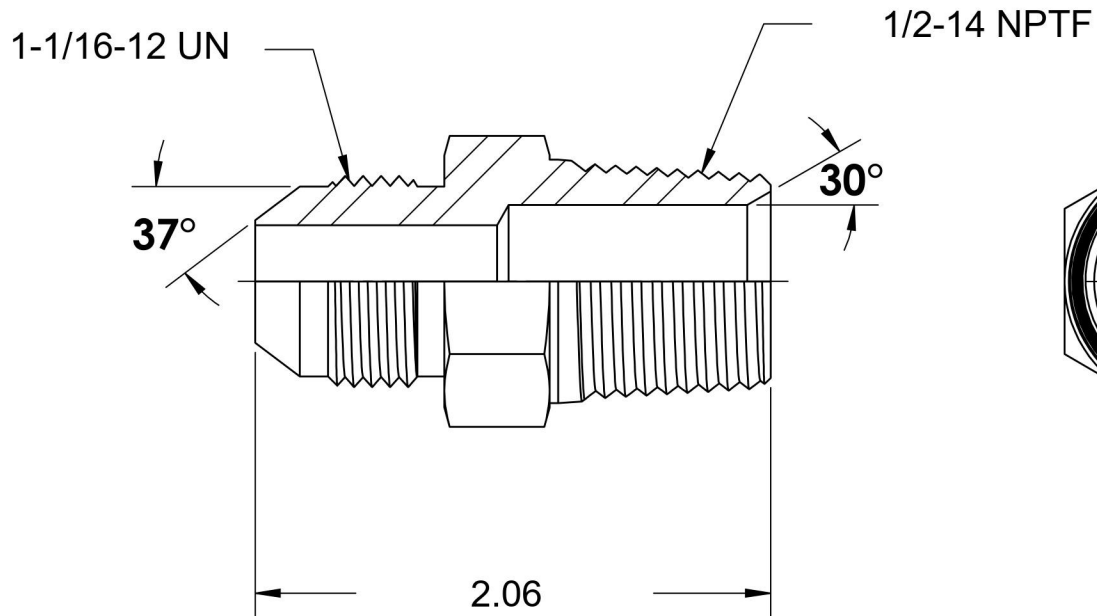

2404-12-08-B

Brass, SAE J514 37° Flare Male Connector, 3/4" Male JIC x 1/2" Male NPTF 30°

6701 Cochran Road
Solon, Ohio 44139
Phone: (440) 248-1880
Toll Free: 1-888-331-1523

Temperature Rating	Material	Industry Standards	Series
-325°F to 400°F	C360 Brass	SAE J514 , SAE J476	2404-B
Pressure Rating	Finish		Series Description
3300 psi	Natural Finish		SAE J514 37° Flare Male Connector