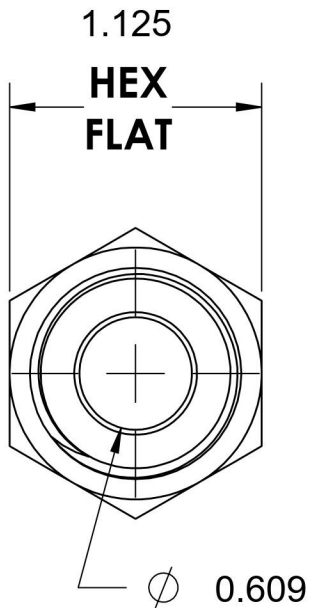

2404-12-08-B

Brass, SAE J514 37° Flare Male Connector, 3/4" Male JIC x 1/2" Male NPTF 30°

6701 Cochran Road
Solon, Ohio 44139
Phone: (440) 248-1880
Toll Free: 1-888-331-1523

Temperature Rating	Material	Industry Standards	Series
-325°F to 400°F	C360 Brass	SAE J514 , SAE J476	2404-B
Pressure Rating	Finish		Series Description
3300 psi	Natural Finish		SAE J514 37° Flare Male Connector