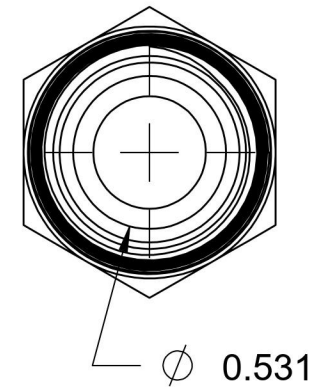

2404-12-08-B

Brass, SAE J514 37° Flare Male Connector, 3/4" Male JIC x 1/2" Male NPTF 30°

6701 Cochran Road
Solon, Ohio 44139
Phone: (440) 248-1880
Toll Free: 1-888-331-1523

Temperature Rating	Material	Industry Standards	Series
-325°F to 400°F	C360 Brass	SAE J514 , SAE J476	2404-B
Pressure Rating	Finish		Series Description
3300 psi	Natural Finish		SAE J514 37° Flare Male Connector