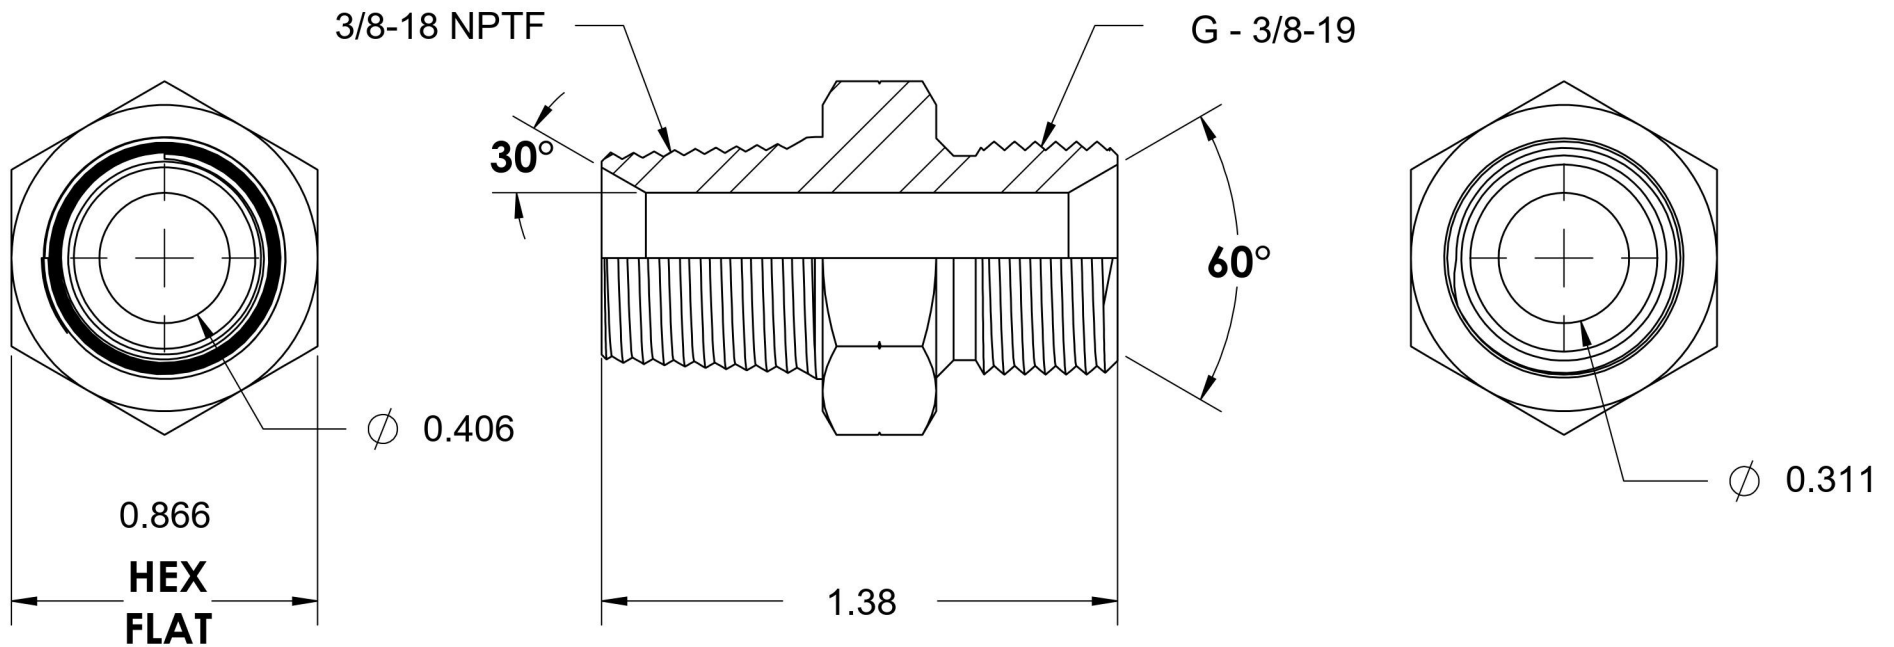

# 7032-06-06-SS

Stainless Steel, SAE J476 Pipe Male BSPP Port/Line Adapter, 3/8" Male NPTF 30° x 3/8-19 Male BSPP 60° Line/Port

6701 Cochran Road  
Solon, Ohio 44139  
Phone: (440) 248-1880  
Toll Free: 1-888-331-1523

<b>Temperature Rating</b> -425°F to 1200°F	<b>Material</b> 316/316L Stainless Steel	<b>Industry Standards</b> SAE J476, ISO 1179	<b>Series</b> 7032-SS
<b>Pressure Rating</b> 5100 psi	<b>Finish</b> Passivated		<b>Series Description</b> SAE J476 Pipe Male BSPP Port/Line Adapter