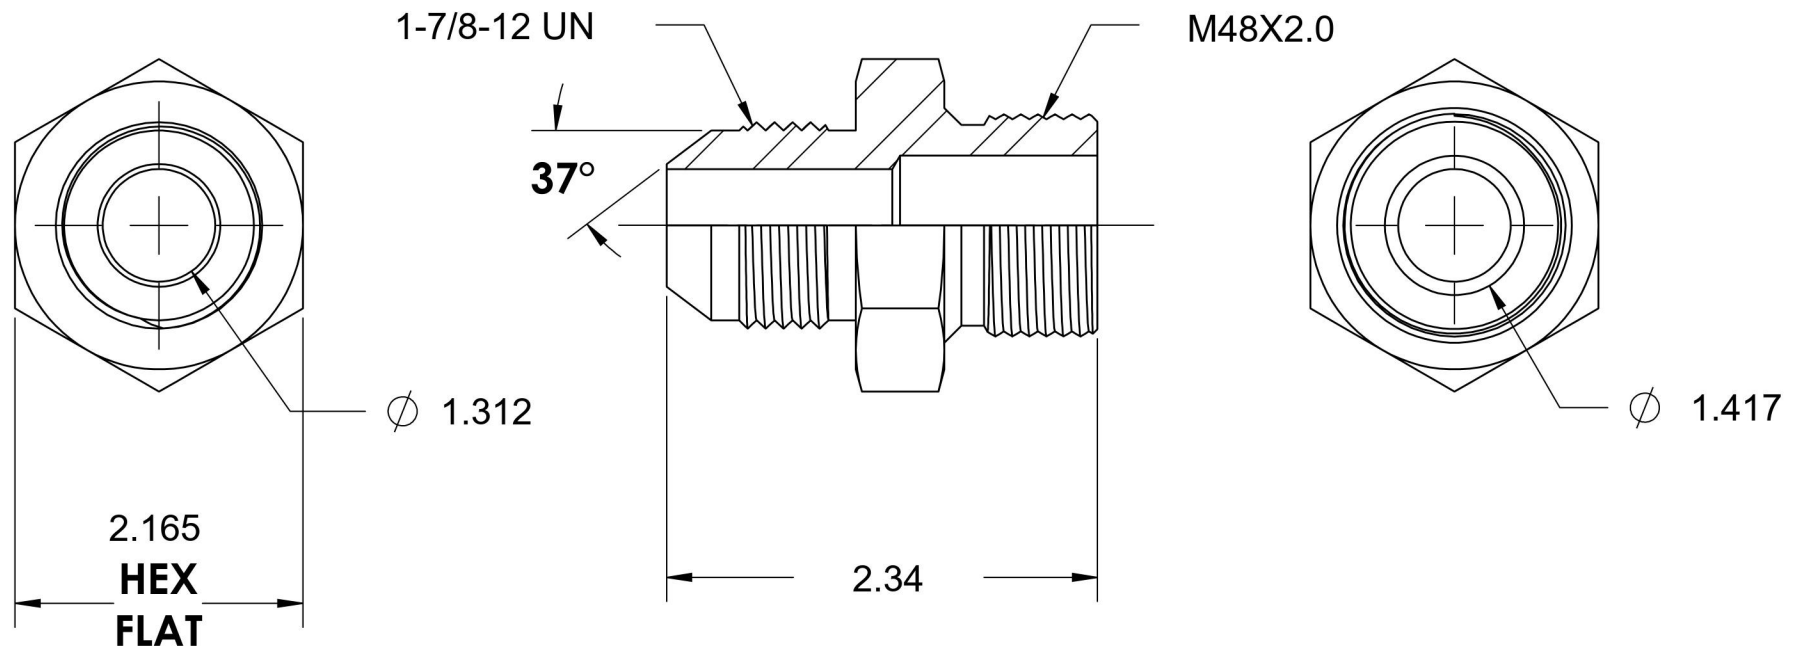

7005-24-48-SS

Stainless Steel, SAE J514 37° Flare Male Metric Port/Line Connector, 1-1/2" Male JIC x M48X2.0 Male Metric 60° Line/Port

6701 Cochran Road
Solon, Ohio 44139
Phone: (440) 248-1880
Toll Free: 1-888-331-1523

Temperature Rating -425°F to 1200°F	Material 316/316L Stainless Steel	Industry Standards SAE J514, ISO 9974	Series 7005-SS
Pressure Rating 2000 psi	Finish Passivated		Series Description SAE J514 37° Flare Male Metric Port/Line Connector