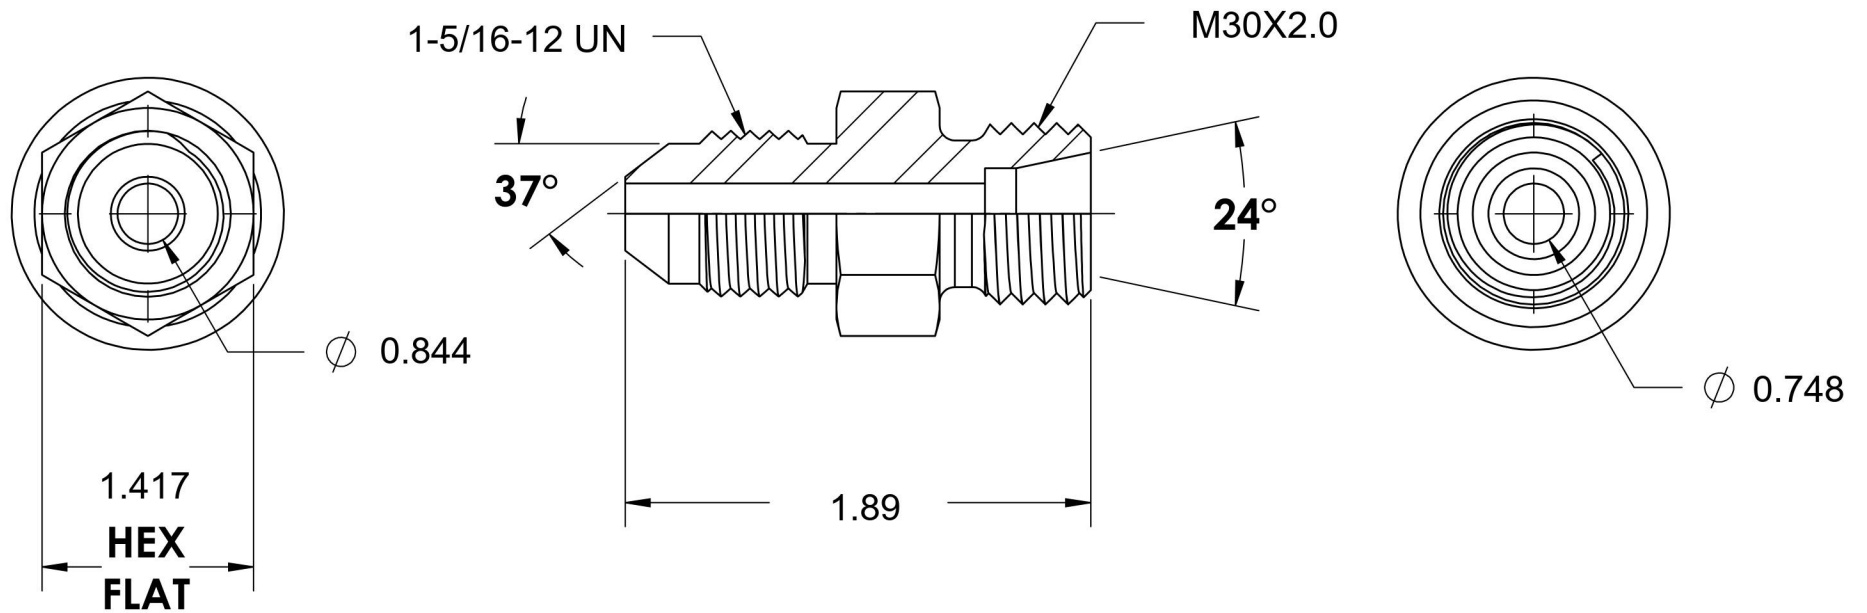

# 7005-16-L22-30

Steel, SAE J514 37° Flare DIN 2353 (Light) Tube Adapter Body Only, 1" Male JIC x M30X2.0 Male DIN

6701 Cochran Road  
Solon, Ohio 44139  
Phone: (440) 248-1880  
Toll Free: 1-888-331-1523

<b>Temperature Rating</b>	<b>Material</b>	<b>Industry Standards</b>	<b>Series</b>
-65°F to 500°F	C1045 / 12L14 Steel	SAE J514, ISO 8434-1	7005-DIN LIGHT
<b>Pressure Rating</b>	<b>Finish</b>	DIN 2353, ASTM B633	<b>Series Description</b>
3600 psi	Trivalent Zinc		SAE J514 37° Flare DIN 2353 (Light) Tube Adapter Body Only