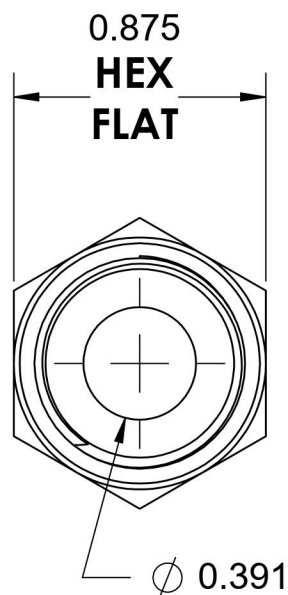

6401-08-08-O

Steel, SAE J1926 O-Ring Boss Male Adapter, 3/4-16 Male ORB x 1/2" Male NPTF 30°

6701 Cochran Road
Solon, Ohio 44139
Phone: (440) 248-1880
Toll Free: 1-888-331-1523

Temperature Rating -40°F to 250°F	Material C1045 / 12L14 Steel	Industry Standards SAE J1926-3, SAE J476 SAE J515, ASTM B633	Series 6401-O
Pressure Rating 6000 psi	Finish Trivalent Zinc		Series Description SAE J1926 O-Ring Boss Male Adapter