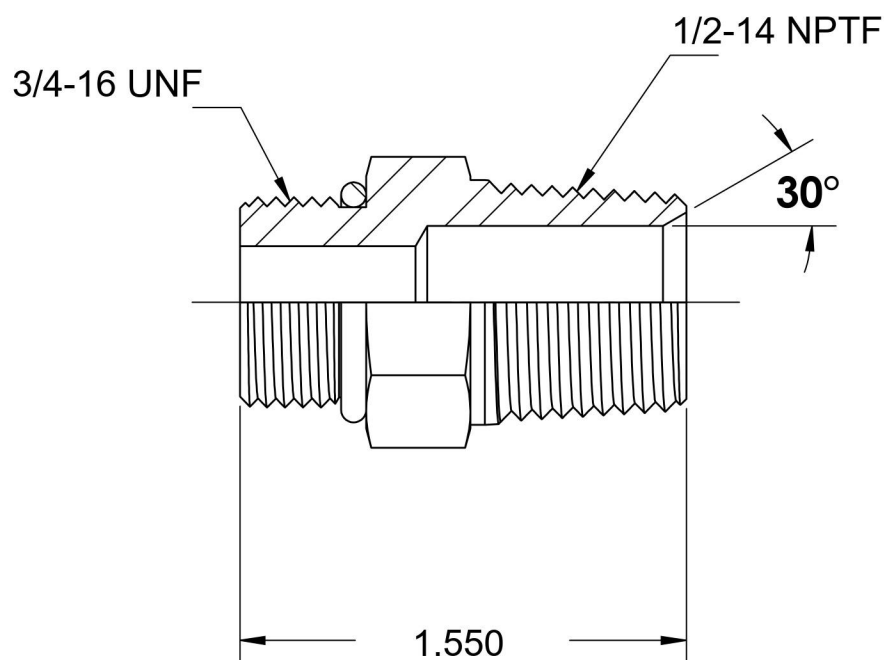

6401-08-08-O

Steel, SAE J1926 O-Ring Boss Male Adapter, 3/4-16 Male ORB x 1/2" Male NPTF 30°

6701 Cochran Road
Solon, Ohio 44139
Phone: (440) 248-1880
Toll Free: 1-888-331-1523

Temperature Rating -40°F to 250°F	Material C1045 / 12L14 Steel	Industry Standards SAE J1926-3, SAE J476 SAE J515, ASTM B633	Series 6401-O
Pressure Rating 6000 psi	Finish Trivalent Zinc		Series Description SAE J1926 O-Ring Boss Male Adapter