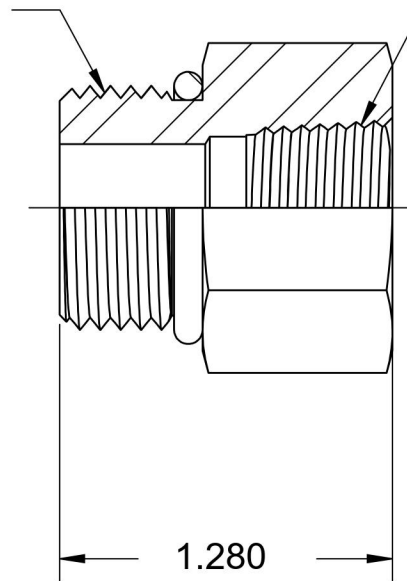

6405-08-06-O-SS

Stainless Steel, SAE J1926 O-Ring Boss Female Adapter, 3/4-16 Male ORB x 3/8" Female NPTF

3/4-16 UNF

3/8-18 NPTF

6701 Cochran Road
Solon, Ohio 44139
Phone: (440) 248-1880
Toll Free: 1-888-331-1523

Temperature Rating	Material	Industry Standards	Series
-40°F to 250°F	316/316L Stainless Steel	SAE J1926-3, SAE J476	6405-O-SS
Pressure Rating	Finish	SAE J515	Series Description
6000 psi	Passivated		SAE J1926 O-Ring Boss Female Adapter