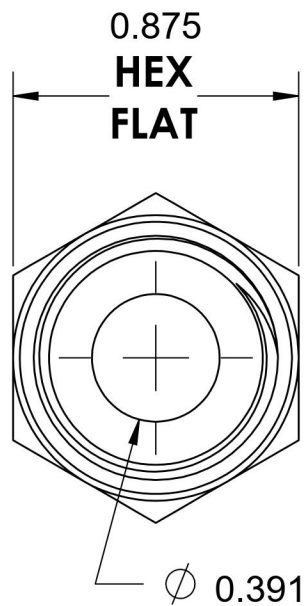

6405-08-06-O-SS

Stainless Steel, SAE J1926 O-Ring Boss Female Adapter, 3/4-16 Male ORB x 3/8" Female NPTF

3/4-16 UNF

3/8-18 NPTF

6701 Cochran Road
Solon, Ohio 44139
Phone: (440) 248-1880
Toll Free: 1-888-331-1523