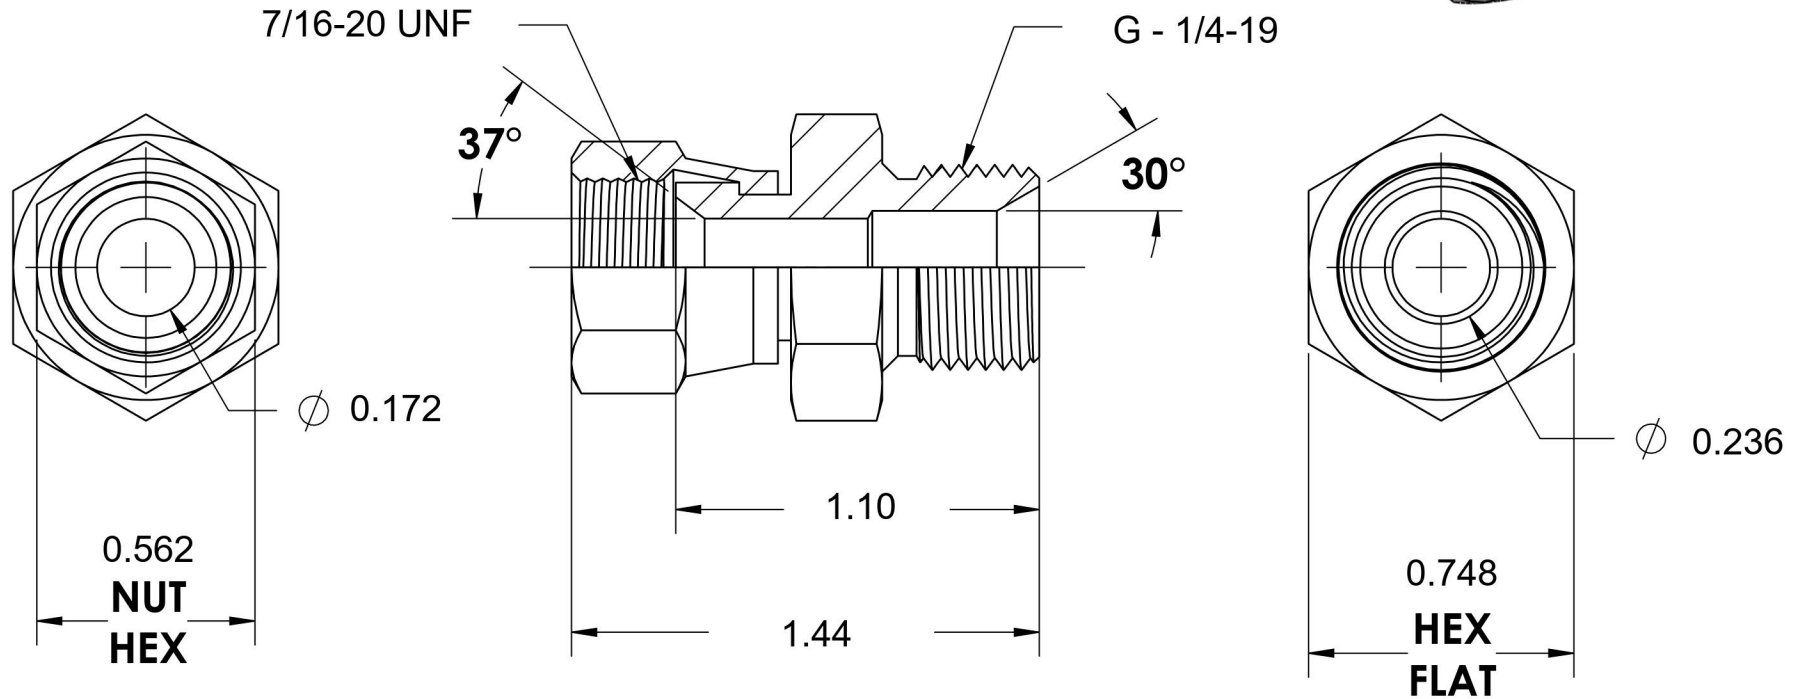

7022-04-04-SS

Stainless Steel, SAE J514 37° Flare Swivel Male BSPP Port/Line Connector, 1/4" Female JIC Swivel x 1/4-19 Male BSPP 60° Line/Port

6701 Cochran Road
Solon, Ohio 44139
Phone: (440) 248-1880
Toll Free: 1-888-331-1523

Temperature Rating	Material	Industry Standards	Series
-425°F to 1200°F	316/316L Stainless Steel	SAE J514, ISO 1179	7022-SS
Pressure Rating	Finish	ISO 8434-6	Series Description
5100 psi	Passivated		SAE J514 37° Flare Swivel Male BSPP Port/Line Connector