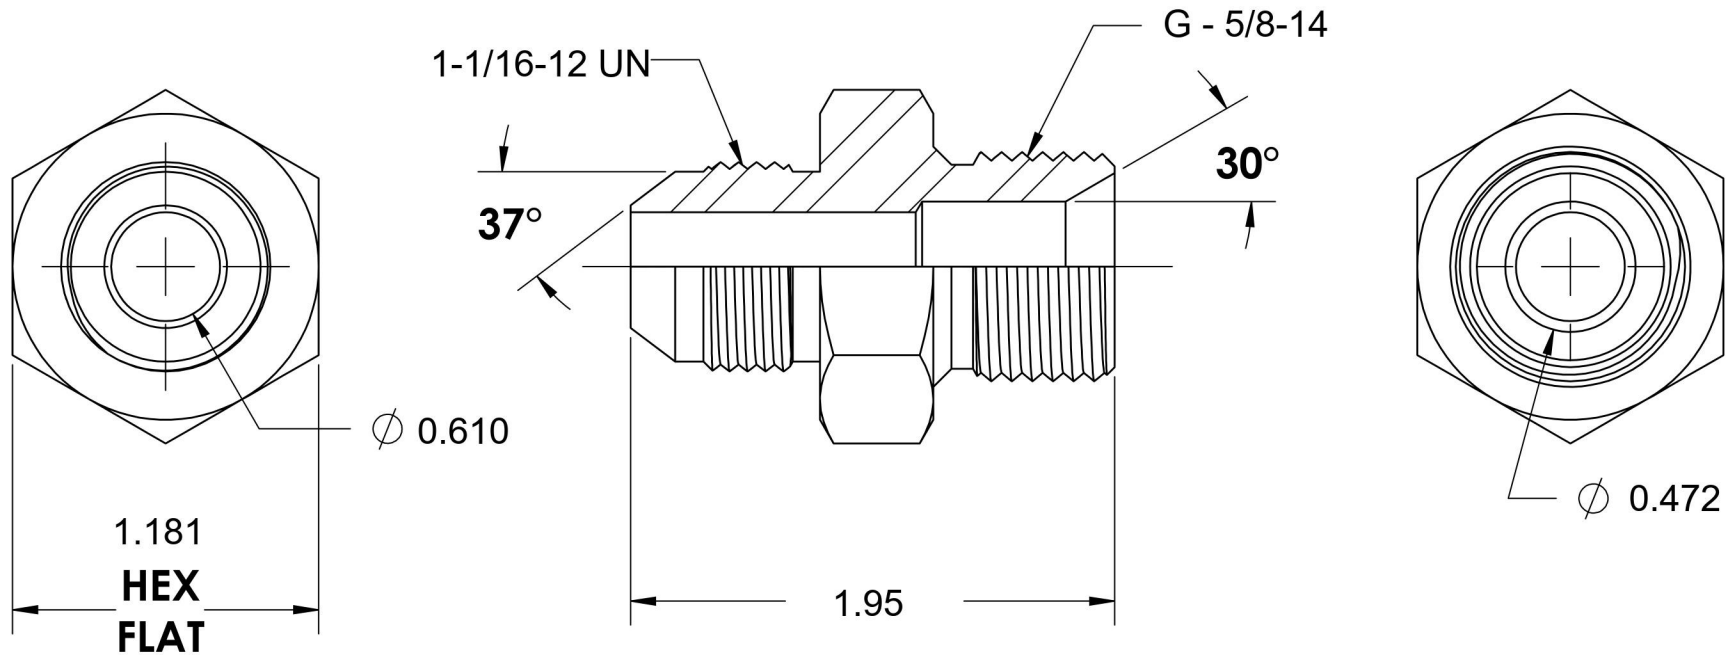

# 7002-12-10-SS

Stainless Steel, SAE J514 37° Flare Male BSPP Port/Line Connector, 3/4" Male JIC x 5/8-14 Male BSPP 60° Line/Port

6701 Cochran Road  
Solon, Ohio 44139  
Phone: (440) 248-1880  
Toll Free: 1-888-331-1523

<b>Temperature Rating</b>	<b>Material</b>	<b>Industry Standards</b>	<b>Series</b>
-425°F to 1200°F	316/316L Stainless Steel	SAE J514, ISO 1179	7002-SS
<b>Pressure Rating</b>	<b>Finish</b>	ISO 8434-6	<b>Series Description</b>
2900 psi	Passivated		SAE J514 37° Flare Male BSPP Port/Line Connector