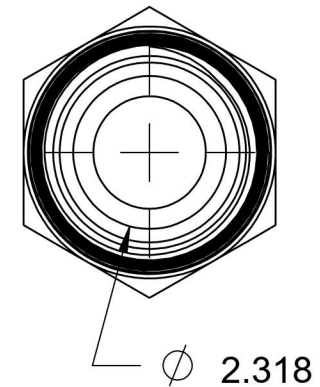

# 2404-20-40

Steel, SAE J514 37° Flare Male Connector, 1-1/4" Male JIC x 2-1/2" Male NPTF 30°

6701 Cochran Road  
Solon, Ohio 44139  
Phone: (440) 248-1880  
Toll Free: 1-888-331-1523