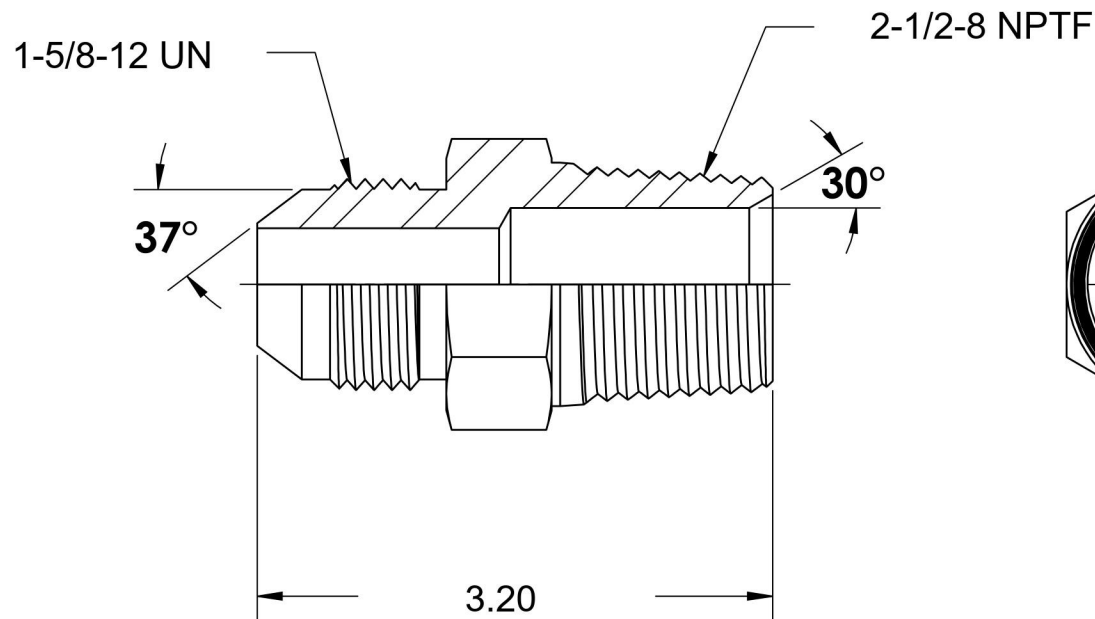

# 2404-20-40

Steel, SAE J514 37° Flare Male Connector, 1-1/4" Male JIC x 2-1/2" Male NPTF 30°

6701 Cochran Road  
Solon, Ohio 44139  
Phone: (440) 248-1880  
Toll Free: 1-888-331-1523

#### Material

C1045/12L14 Steel