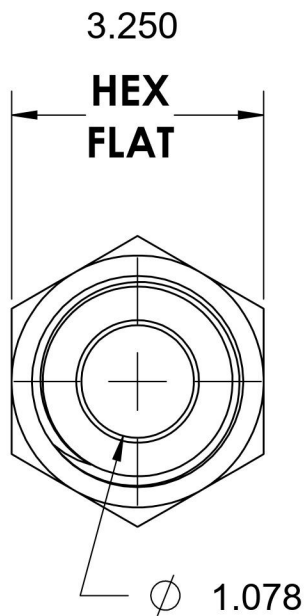

# 2404-20-40

Steel, SAE J514 37° Flare Male Connector, 1-1/4" Male JIC x 2-1/2" Male NPTF 30°

6701 Cochran Road  
Solon, Ohio 44139  
Phone: (440) 248-1880  
Toll Free: 1-888-331-1523