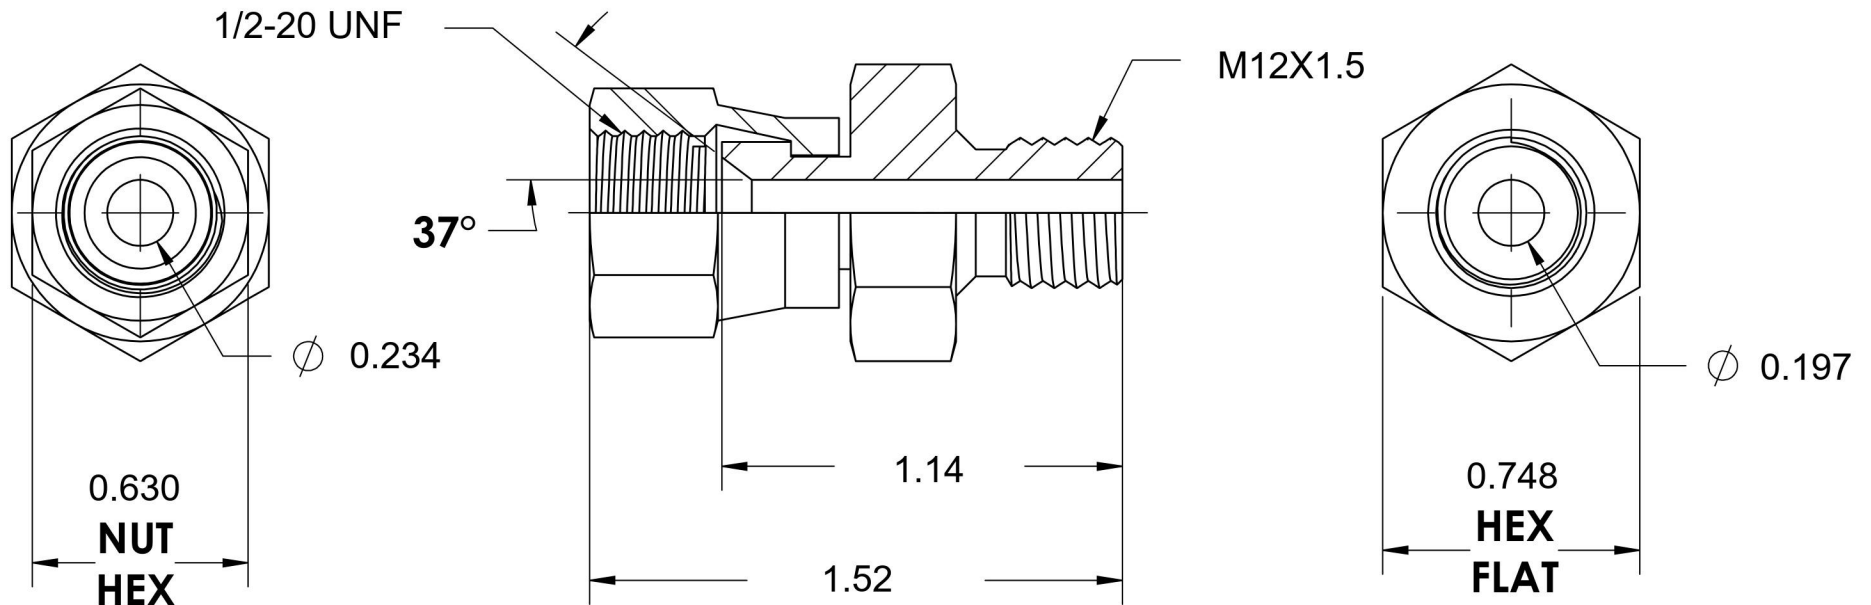

# 7025-05-12

Steel, SAE J514 37° Flare Swivel Male Metric Port/Line Connector, 5/16" Female JIC Swivel x M12X1.5 Male Metric 60° Line/Port

6701 Cochran Road  
Solon, Ohio 44139  
Phone: (440) 248-1880  
Toll Free: 1-888-331-1523

<b>Temperature Rating</b>	<b>Material</b>	<b>Industry Standards</b>	<b>Series</b>
-65°F to 500°F	C1045 / 12L14 Steel	SAE J514, ISO 9974	7025
<b>Pressure Rating</b>	<b>Finish</b>	ASTM B633	<b>Series Description</b>
6000 psi	Trivalent Zinc		SAE J514 37° Flare Swivel Male Metric Port/Line Connector