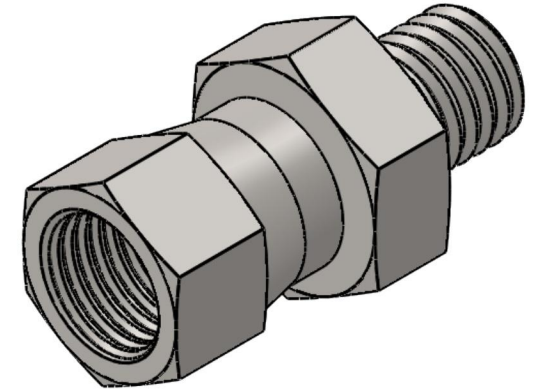

# 7025-05-12

Steel, SAE J514 37° Flare Swivel Male Metric Port/Line Connector, 5/16" Female JIC Swivel x M12X1.5 Male Metric 60° Line/Port

6701 Cochran Road  
Solon, Ohio 44139  
Phone: (440) 248-1880  
Toll Free: 1-888-331-1523

<b>Temperature Rating</b>	<b>Material</b>	<b>Industry Standards</b>	<b>Series</b>
-65°F to 500°F	C1045 / 12L14 Steel	SAE J514, ISO 9974	7025
<b>Pressure Rating</b>	<b>Finish</b>	ASTM B633	<b>Series Description</b>
6000 psi	Trivalent Zinc		SAE J514 37° Flare Swivel Male Metric Port/Line Connector