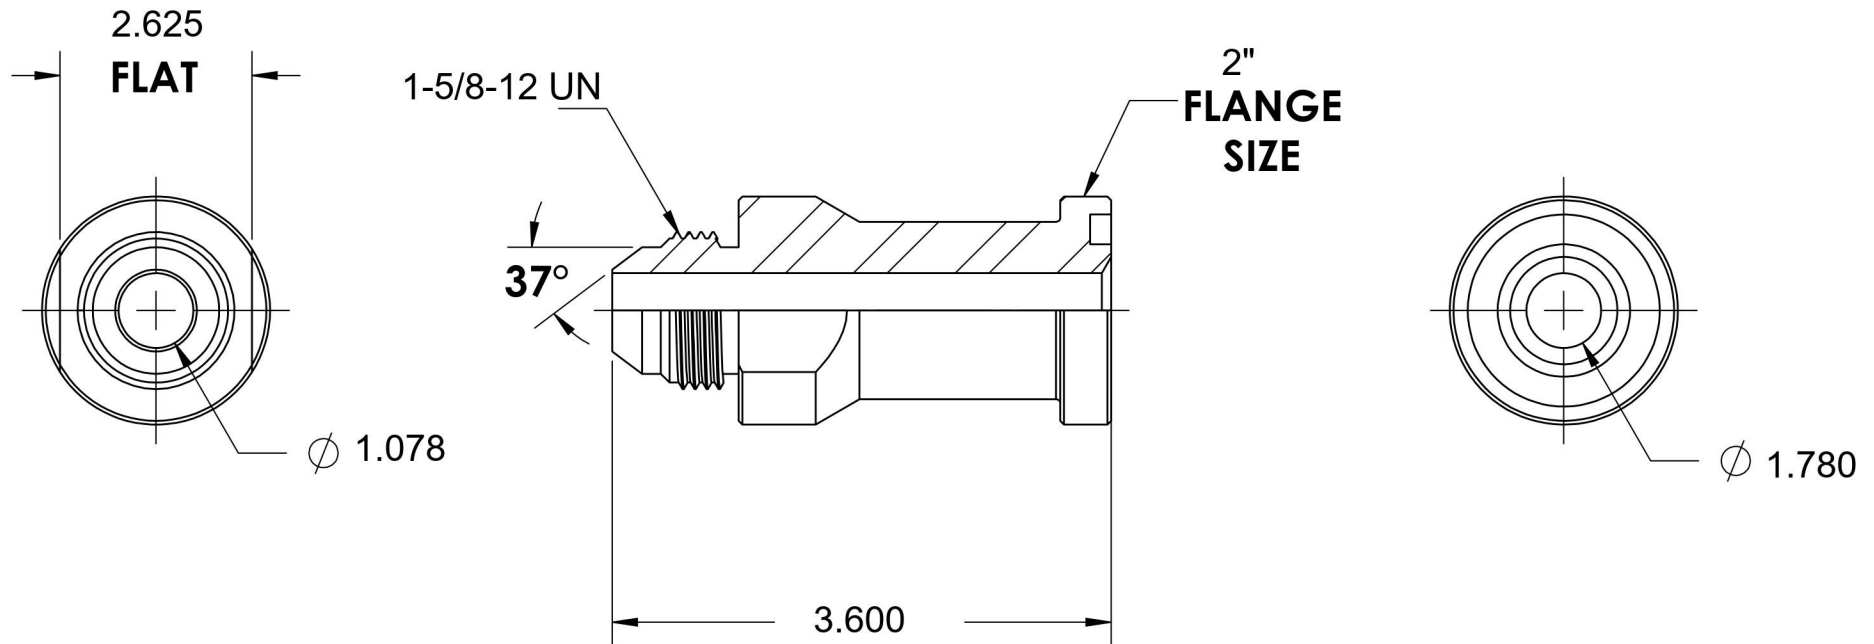

# 1700-20-32-SS

Stainless Steel, SAE J514 37° Flare Code 61 Flange Adapter, 1-1/4" Male JIC x 2" Split Flange Head

6701 Cochran Road  
Solon, Ohio 44139  
Phone: (440) 248-1880  
Toll Free: 1-888-331-1523