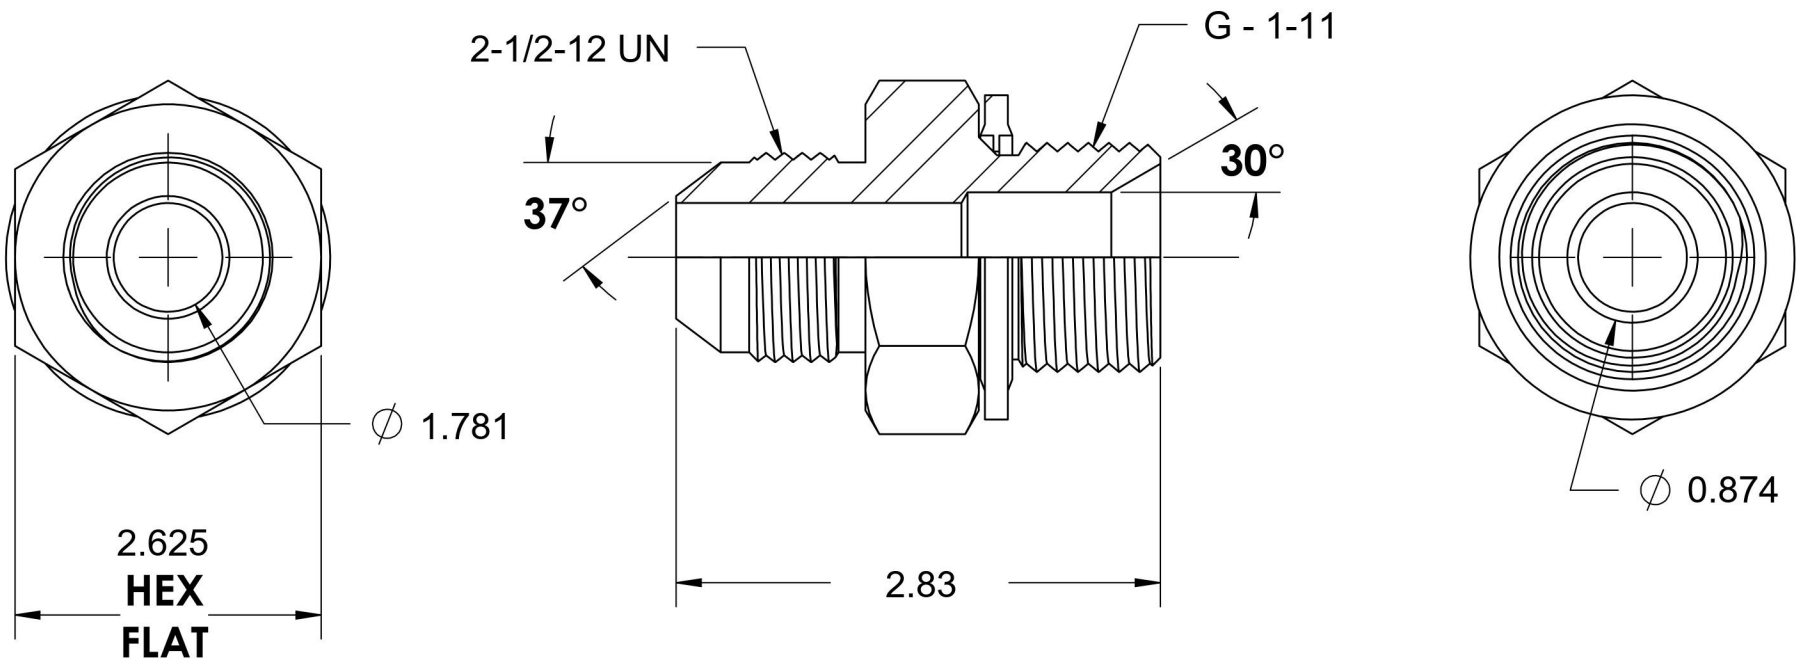

7002-32-16-BS

Steel, SAE J514 37° Flare BSPP Type (D) Bonded Seal Port/Line Adapter, 2" Male JIC x 1-11 Male BSPP 60° Line/Port

6701 Cochran Road
Solon, Ohio 44139
Phone: (440) 248-1880
Toll Free: 1-888-331-1523

Temperature Rating	Material	Industry Standards	Series
-22°F to 257°F	C1045/12L14 Steel	SAE J514, ISO 1179	7002-BS
Pressure Rating	Finish	ASTM B633	Series Description
1700 psi	Trivalent Zinc		SAE J514 37° Flare BSPP Type (D) Bonded Seal Port/Line Adapter