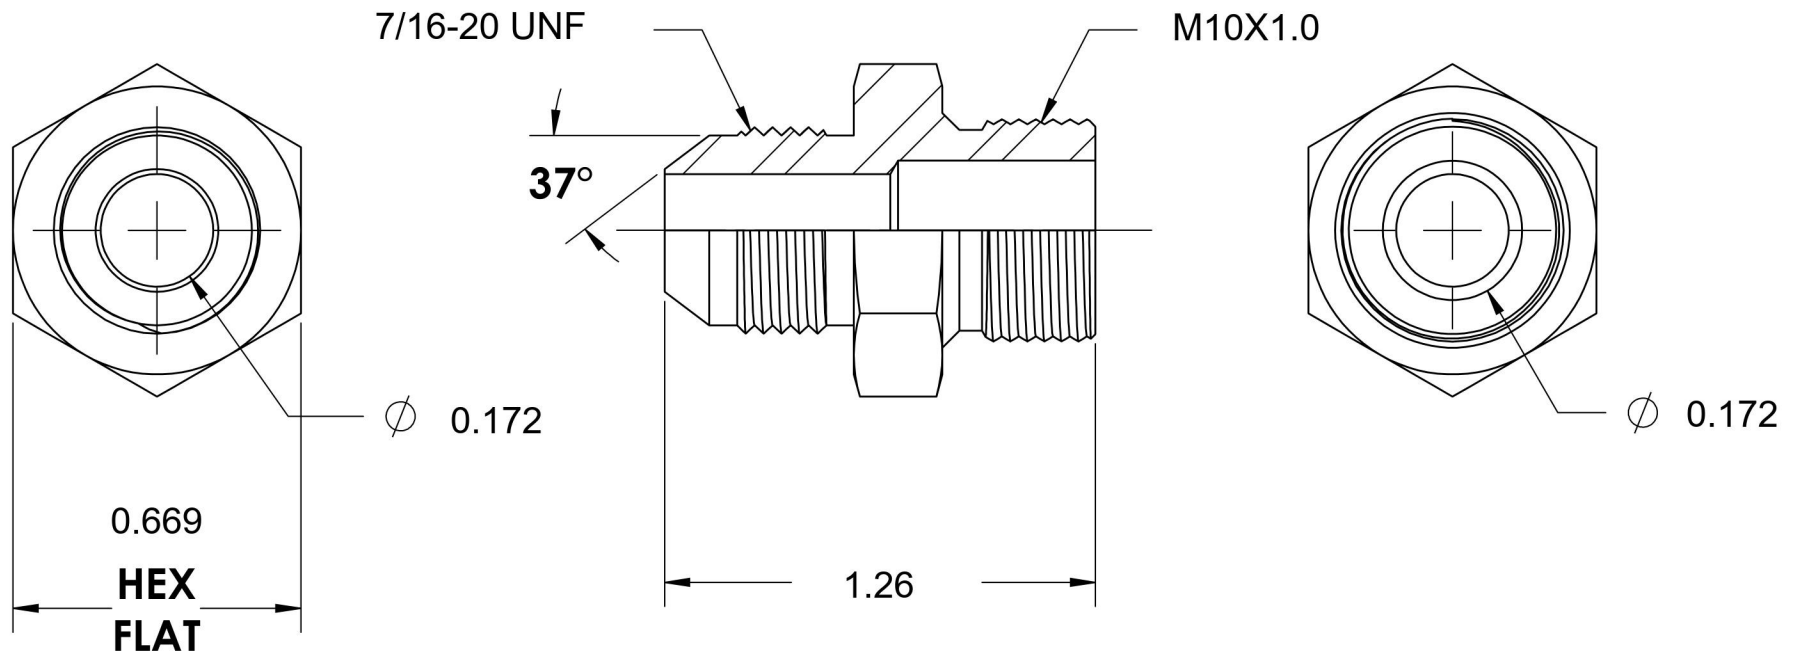

7005-04-10

Steel, SAE J514 37° Flare Male Metric Port/Line Connector, 1/4" Male JIC x M10X1.0 Male Metric 60° Line/Port

6701 Cochran Road
Solon, Ohio 44139
Phone: (440) 248-1880
Toll Free: 1-888-331-1523

Temperature Rating	Material	Industry Standards	Series
-65°F to 500°F	C1045/12L14 Steel	SAE J514, ISO 9974	7005
Pressure Rating	Finish	ASTM B633	Series Description
6000 psi	Trivalent Zinc		SAE J514 37° Flare Male Metric Port/Line Connector