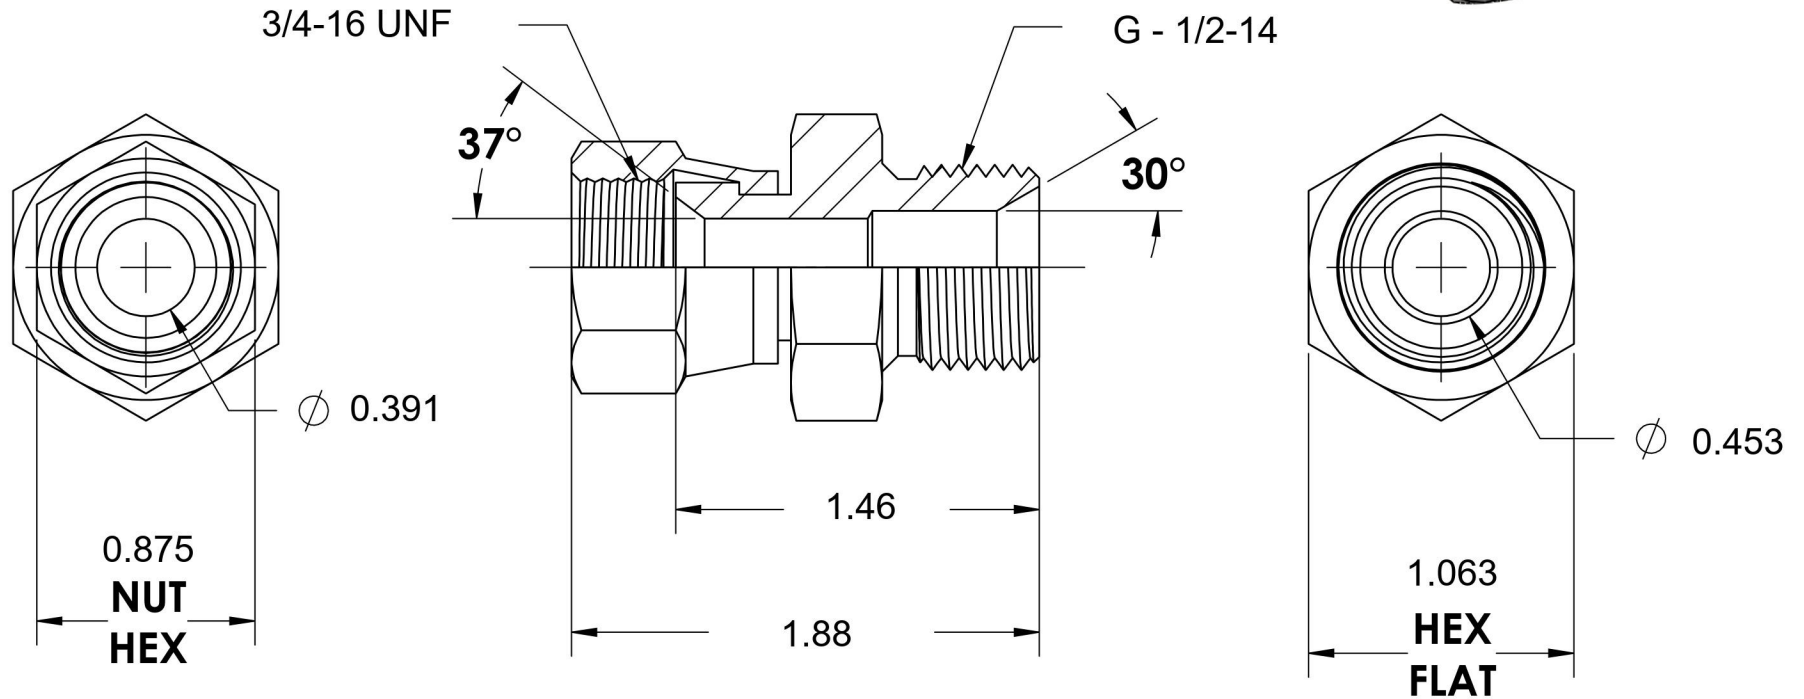

# 7022-08-08-SS

Stainless Steel, SAE J514 37° Flare Swivel Male BSPP Port/Line Connector, 1/2" Female JIC Swivel x 1/2-14 Male BSPP 60° Line/Port

6701 Cochran Road  
Solon, Ohio 44139  
Phone: (440) 248-1880  
Toll Free: 1-888-331-1523

<b>Temperature Rating</b>	<b>Material</b>	<b>Industry Standards</b>	<b>Series</b>
-425°F to 1200°F	316/316L Stainless Steel	SAE J514, ISO 1179	7022-SS
<b>Pressure Rating</b>	<b>Finish</b>	ISO 8434-6	<b>Series Description</b>
2900 psi	Passivated		SAE J514 37° Flare Swivel Male BSPP Port/Line Connector