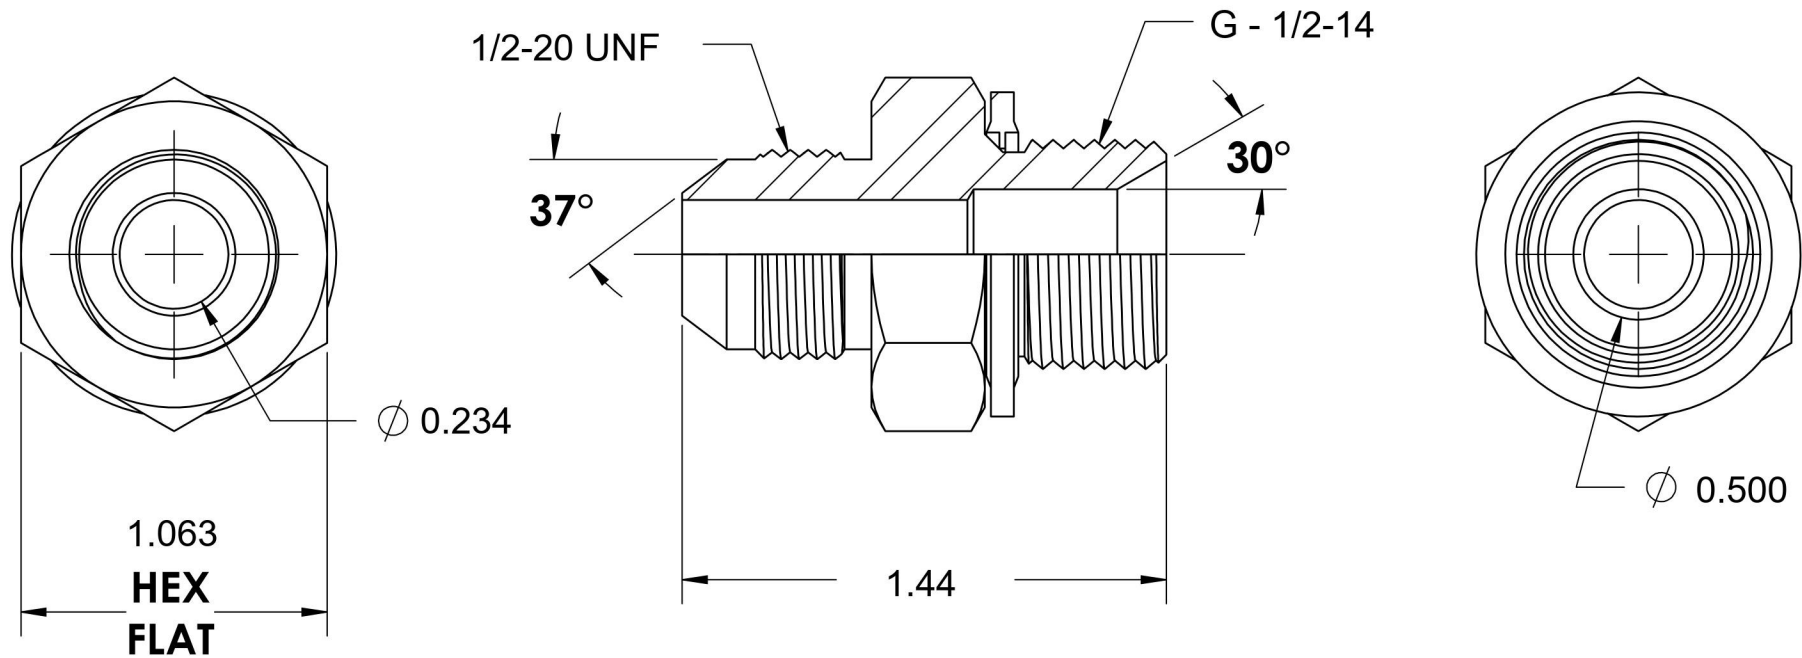

7002-05-08-SS-BS

Stainless Steel, SAE J514 37° Flare BSPP Type (D) Bonded Seal Port/Line Adapter, 5/16" Male JIC x 1/2-14 Male BSPP 60° Line/Port

6701 Cochran Road
Solon, Ohio 44139
Phone: (440) 248-1880
Toll Free: 1-888-331-1523

Temperature Rating	Material	Industry Standards	Series
-22°F to 257°F	316/316L Stainless Steel	SAE J514, ISO 1179	7002-BS-SS
Pressure Rating	Finish		Series Description
2900 psi	Passivated		SAE J514 37° Flare BSPP Type (D) Bonded Seal Port/Line Adapter