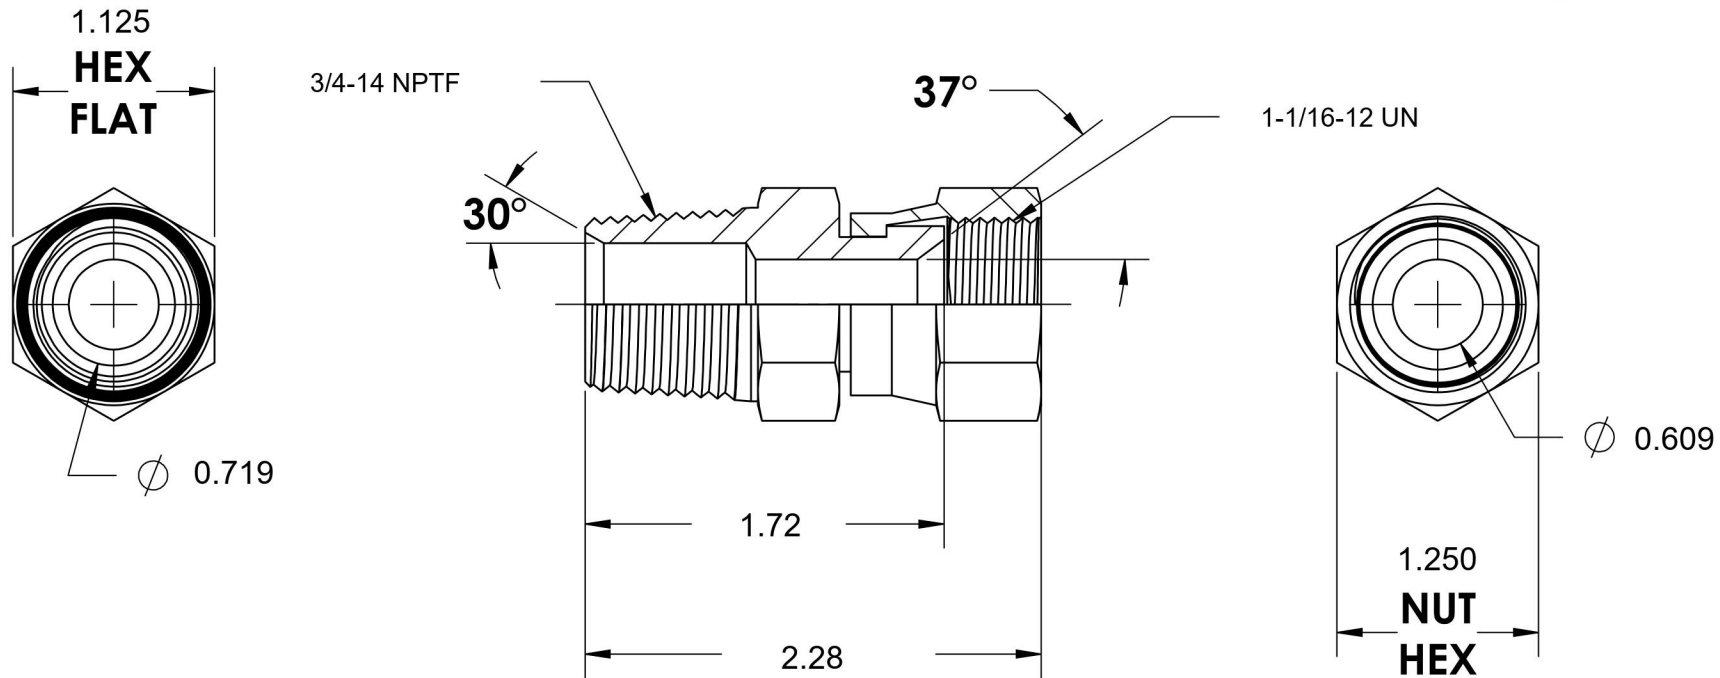

# 6505-12-12

Steel, SAE J514 37° Flare Swivel Male Connector, 3/4" Male NPTF 30° x 3/4" Female JIC Swivel

6701 Cochran Road  
Solon, Ohio 44139  
Phone: (440) 248-1880  
Toll Free: 1-888-331-1523

**Temperature Rating**

-65°F to 500°F

**Pressure Rating**

5000 psi

**Material**

C1045/12L14 Steel

**Finish**

Trivalent Zinc

**Industry Standards**

SAE J514 , SAE J476  
ASTM B633

**Series**

6505

**Series Description**

SAE J514 37° Flare Swivel  
Male Connector