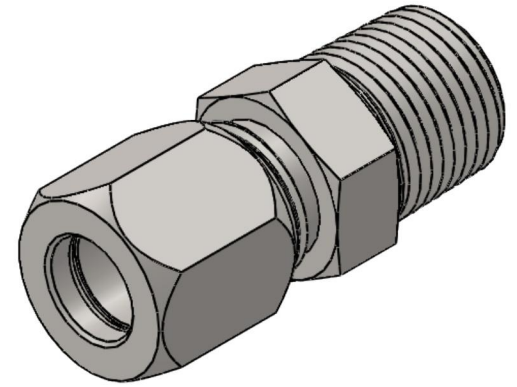

# C2404-04-08-SS

Stainless Steel, SAE J514 Flareless Tube Male Connector, 1/4" Flareless Bite Type x 1/2" Male NPTF 30°

6701 Cochran Road  
Solon, Ohio 44139  
Phone: (440) 248-1880  
Toll Free: 1-888-331-1523

|                           |                          |                           |  |
|---------------------------|--------------------------|---------------------------|--|
| <b>Temperature Rating</b> | <b>Material</b>          | <b>Industry Standards</b> | <b>Series</b>                          |
| -425°F to 1200°F          | 316/316L Stainless Steel | SAE J514, SAE J476        | C2404-SS                               |
| <b>Pressure Rating</b>    | <b>Finish</b>            |                           | <b>Series Description</b>              |
| 6000 psi                  | Passivated               |                           | SAE J514 Flareless Tube Male Connector |