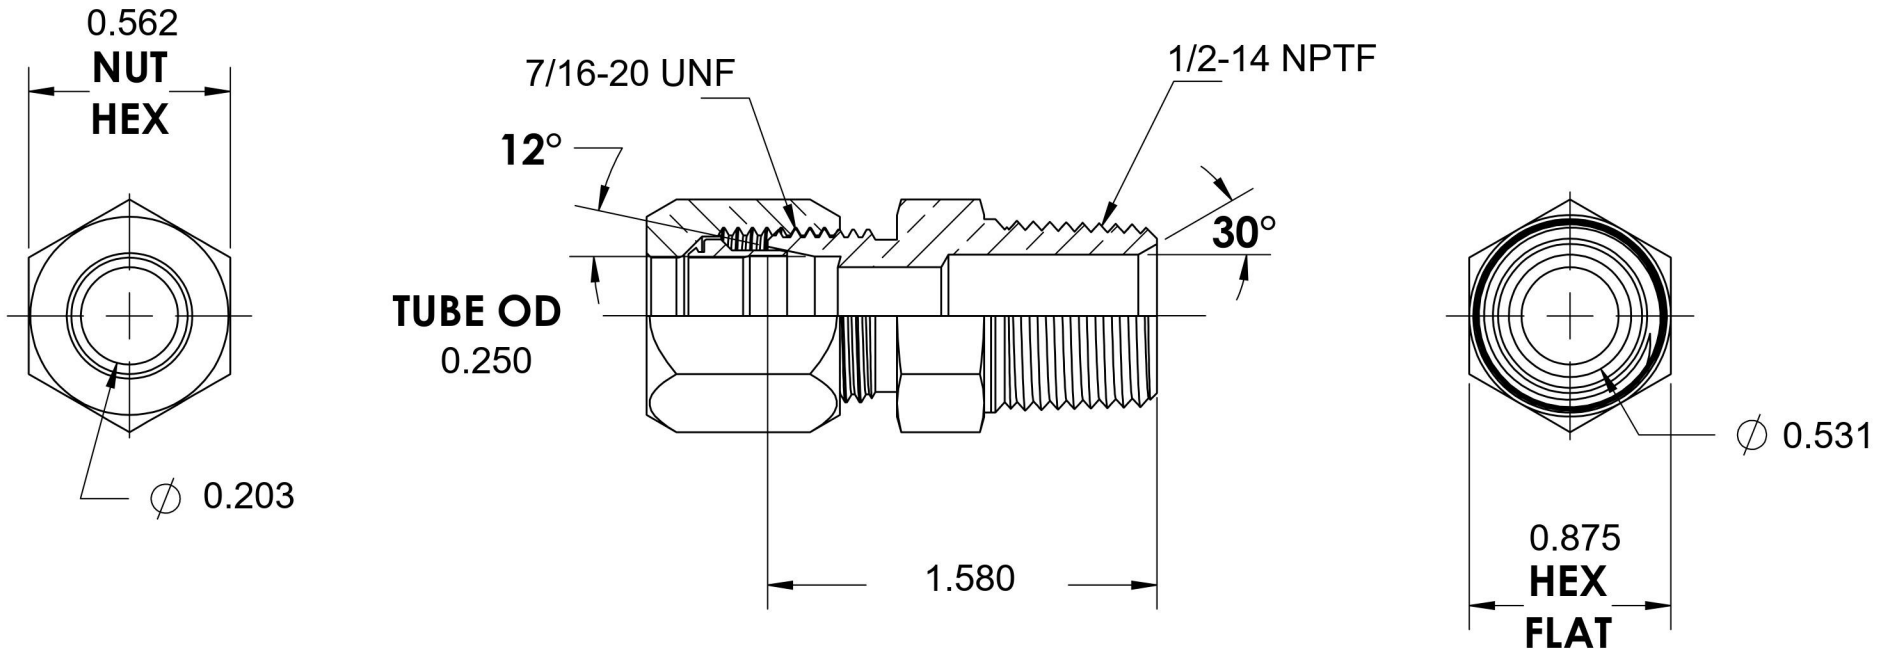

# C2404-04-08-SS

Stainless Steel, SAE J514 Flareless Tube Male Connector, 1/4" Flareless Bite Type x 1/2" Male NPTF 30°

6701 Cochran Road  
Solon, Ohio 44139  
Phone: (440) 248-1880  
Toll Free: 1-888-331-1523

|                           |                          |                           |  |
|---------------------------|--------------------------|---------------------------|--|
| <b>Temperature Rating</b> | <b>Material</b>          | <b>Industry Standards</b> | <b>Series</b>                          |
| -425°F to 1200°F          | 316/316L Stainless Steel | SAE J514, SAE J476        | C2404-SS                               |
| <b>Pressure Rating</b>    | <b>Finish</b>            |                           | <b>Series Description</b>              |
| 6000 psi                  | Passivated               |                           | SAE J514 Flareless Tube Male Connector |