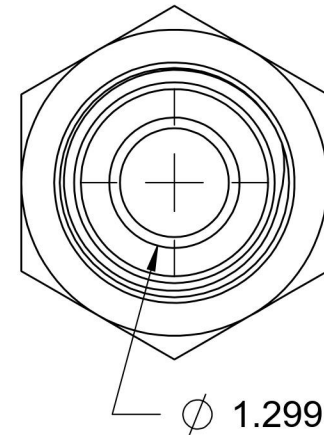

# 7002-16-24

Steel, SAE J514 37° Flare Male BSPP Port/Line Connector, 1" Male JIC x 1-1/2-11 Male BSPP 60° Line/Port

6701 Cochran Road  
Solon, Ohio 44139  
Phone: (440) 248-1880  
Toll Free: 1-888-331-1523

<b>Temperature Rating</b>	<b>Material</b>	<b>Industry Standards</b>	<b>Series</b>
-65°F to 500°F	C1045/12L14 Steel	SAE J514, ISO 1179	7002
<b>Pressure Rating</b>	<b>Finish</b>	ISO 8434-6, ASTM B633	<b>Series Description</b>
1500 psi	Trivalent Zinc		SAE J514 37° Flare Male BSPP Port/Line Connector