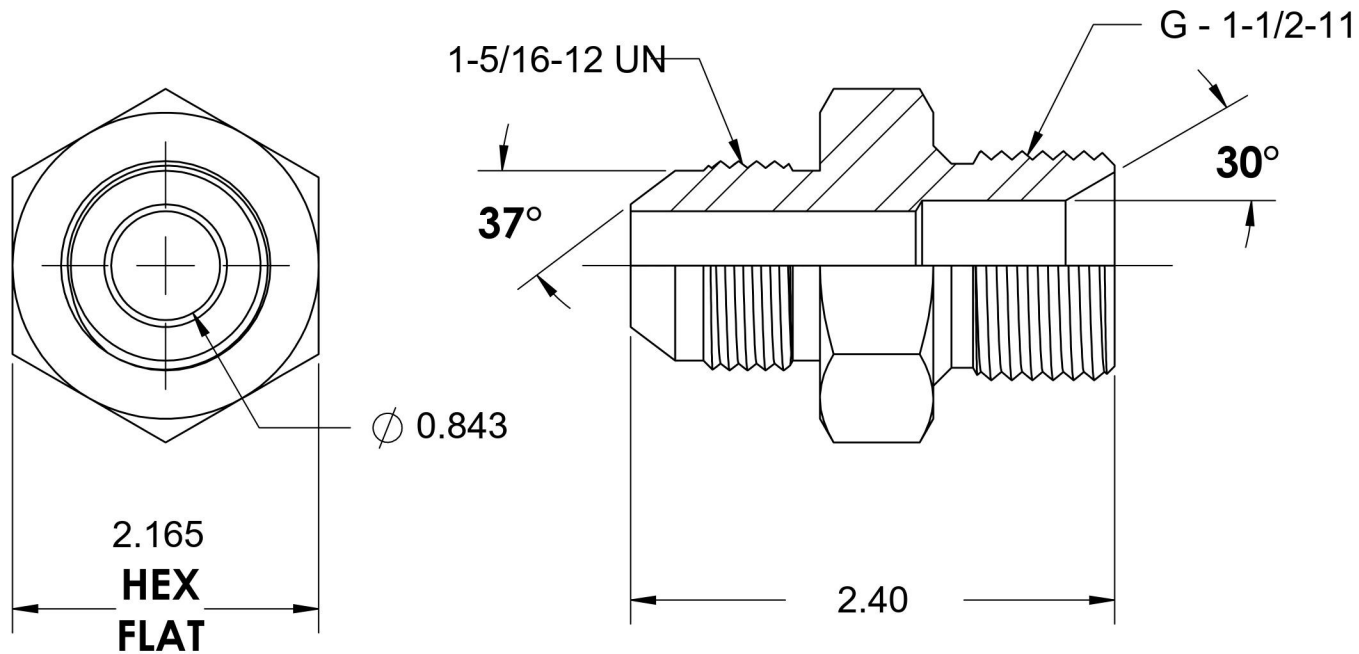

# 7002-16-24

Steel, SAE J514 37° Flare Male BSPP Port/Line Connector, 1" Male JIC x 1-1/2-11 Male BSPP 60° Line/Port

6701 Cochran Road  
Solon, Ohio 44139  
Phone: (440) 248-1880  
Toll Free: 1-888-331-1523

<b>Temperature Rating</b>	<b>Material</b>	<b>Industry Standards</b>	<b>Series</b>
-65°F to 500°F	C1045/12L14 Steel	SAE J514, ISO 1179	7002
<b>Pressure Rating</b>	<b>Finish</b>	ISO 8434-6, ASTM B633	<b>Series Description</b>
1500 psi	Trivalent Zinc		SAE J514 37° Flare Male BSPP Port/Line Connector