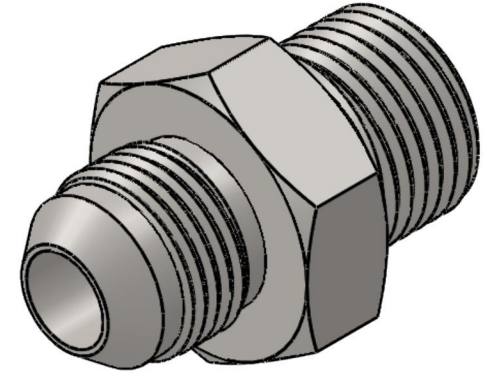

# 7002-16-24

Steel, SAE J514 37° Flare Male BSPP Port/Line Connector, 1" Male JIC x 1-1/2-11 Male BSPP 60° Line/Port

6701 Cochran Road  
Solon, Ohio 44139  
Phone: (440) 248-1880  
Toll Free: 1-888-331-1523

<b>Temperature Rating</b>	<b>Material</b>	<b>Industry Standards</b>	<b>Series</b>
-65°F to 500°F	C1045/12L14 Steel	SAE J514, ISO 1179	7002
<b>Pressure Rating</b>	<b>Finish</b>	ISO 8434-6, ASTM B633	<b>Series Description</b>
1500 psi	Trivalent Zinc		SAE J514 37° Flare Male BSPP Port/Line Connector