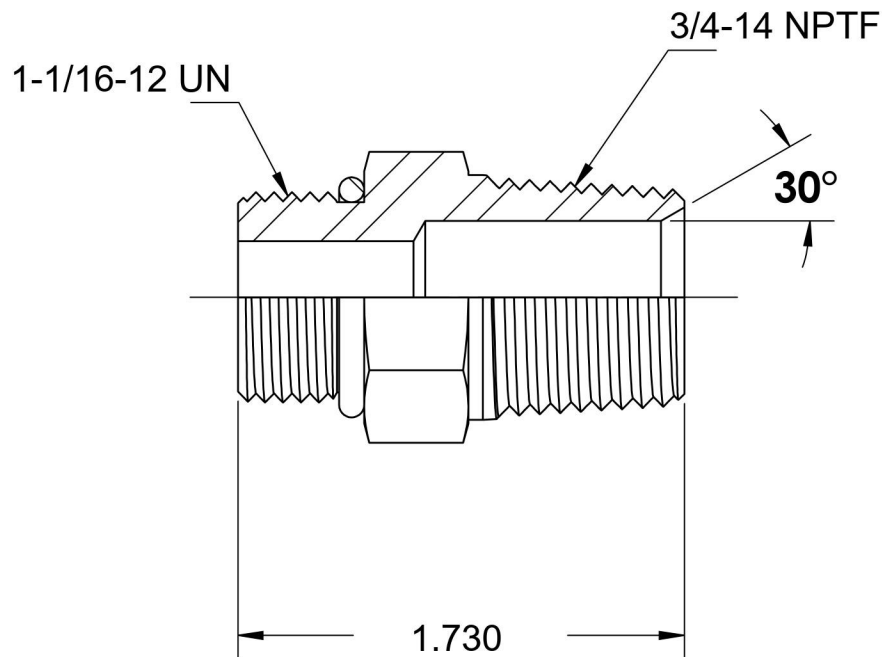

# 6401-12-12-O

Steel, SAE J1926 O-Ring Boss Male Adapter, 1-1/16-12 Male ORB x 3/4" Male NPTF 30°

6701 Cochran Road  
Solon, Ohio 44139  
Phone: (440) 248-1880  
Toll Free: 1-888-331-1523

#### Material

C1045 / 12L14 Steel