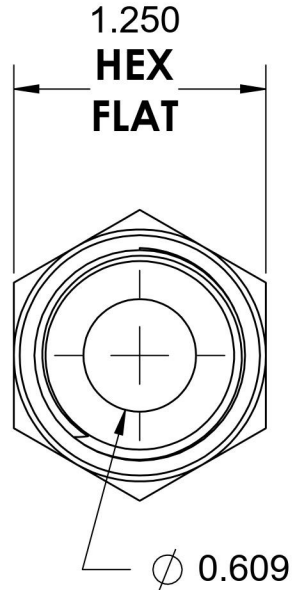

# 6401-12-12-O

Steel, SAE J1926 O-Ring Boss Male Adapter, 1-1/16-12 Male ORB x 3/4" Male NPTF 30°

6701 Cochran Road  
Solon, Ohio 44139  
Phone: (440) 248-1880  
Toll Free: 1-888-331-1523