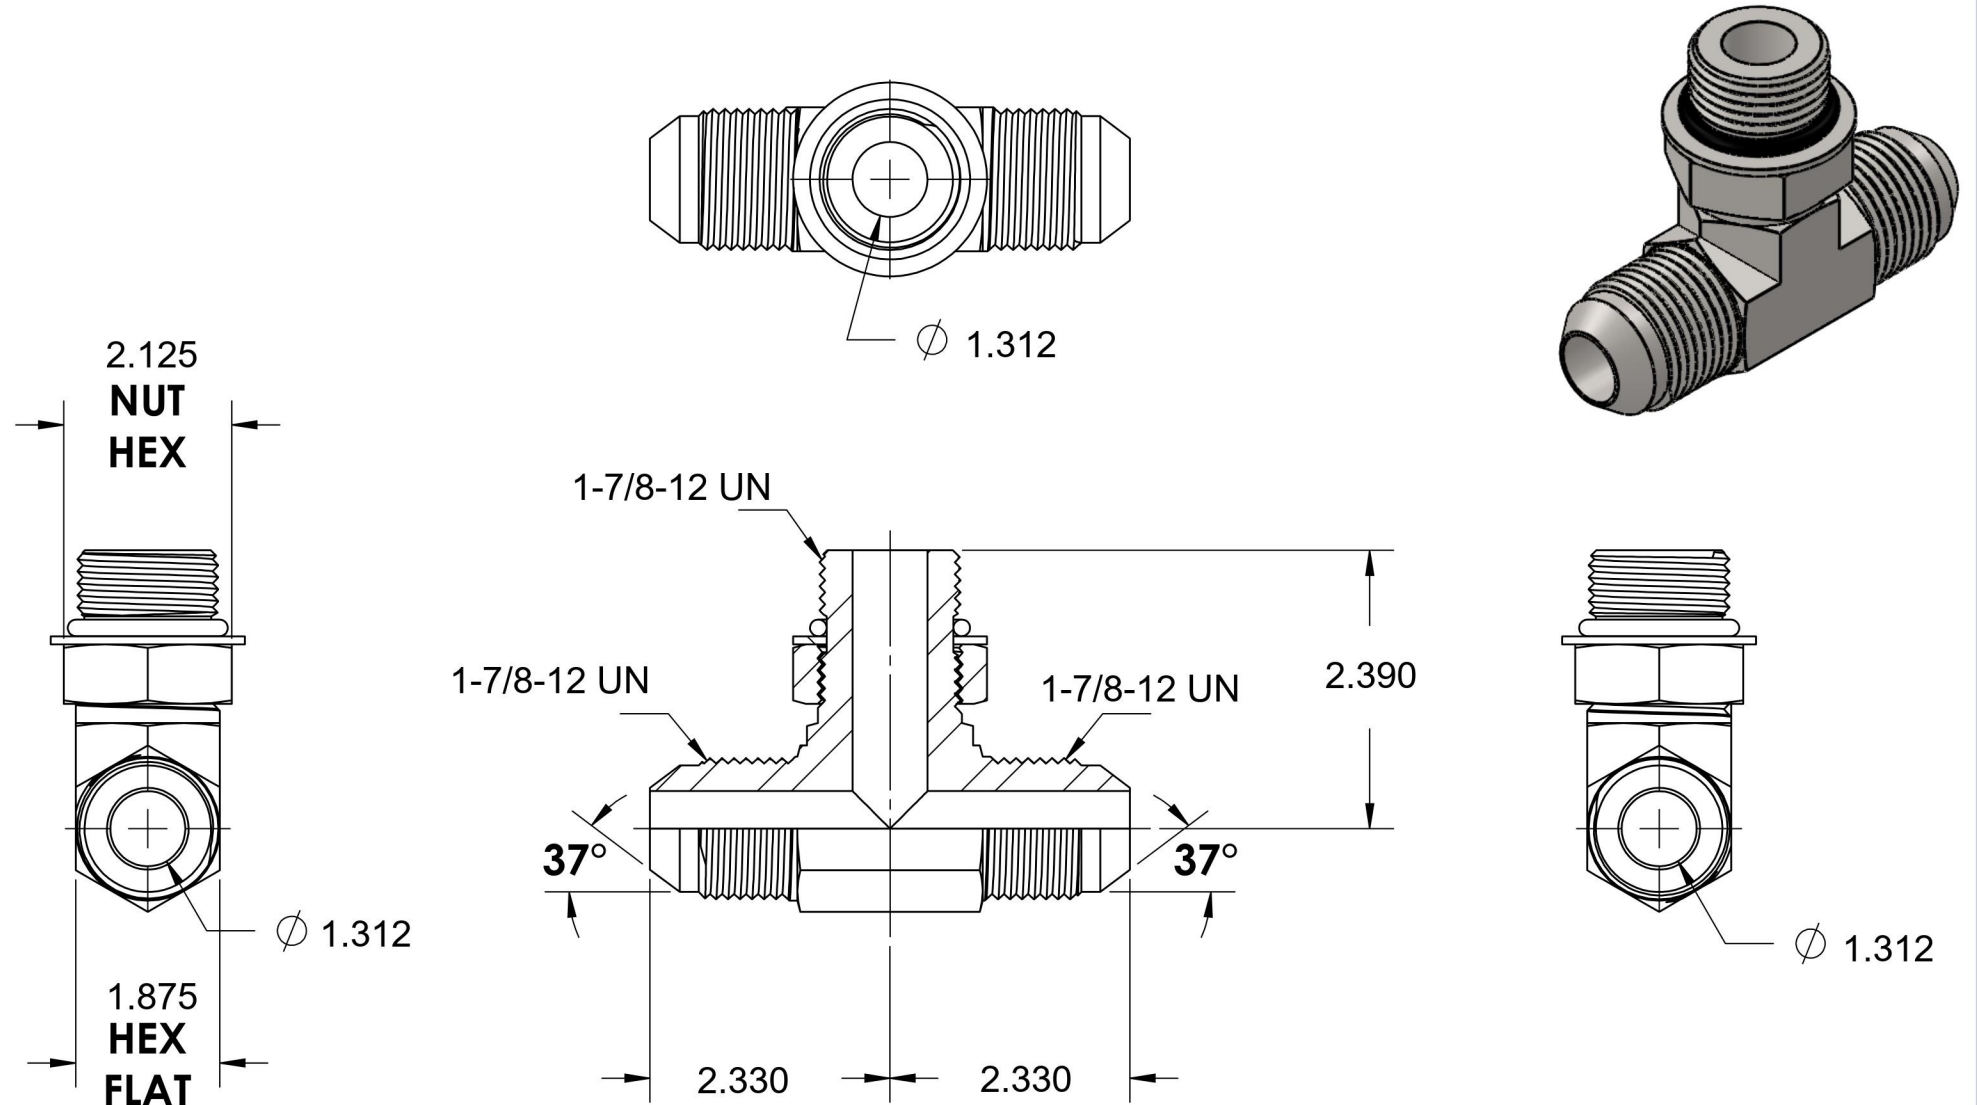

# 6803-24-24-24-NWO-SS

Stainless Steel, SAE J514 37° Flare Adjustable Port Branch Tee, 1-1/2" Male JIC x 1-1/2" Male JIC x 1-7/8-12 Male Adjustable ORB

6701 Cochran Road  
Solon, Ohio 44139  
Phone: (440) 248-1880  
Toll Free: 1-888-331-1523

**Temperature Rating**

-40°F to 250°F

**Pressure Rating**

2000 psi

**Material**

316/316L Stainless Steel

**Finish**

Passivated

**Industry Standards**

SAE J514, SAE J1926-3  
SAE J515

**Series**

6803-NWO-SS

**Series Description**

SAE J514 37° Flare Adjustable  
Port Branch Tee