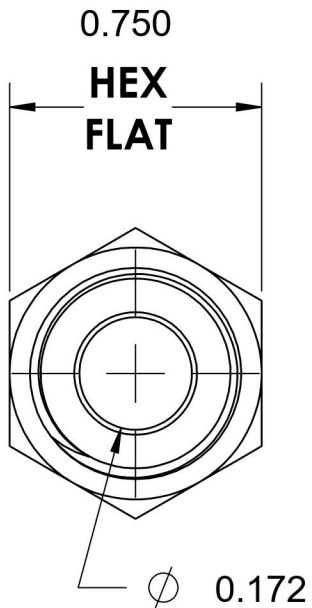

2404-04-06-B

Brass, SAE J514 37° Flare Male Connector, 1/4" Male JIC x 3/8" Male NPTF 30°

6701 Cochran Road
Solon, Ohio 44139
Phone: (440) 248-1880
Toll Free: 1-888-331-1523

Temperature Rating -325°F to 400°F	Material C360 Brass	Industry Standards SAE J514 , SAE J476	Series 2404-B
Pressure Rating 3300 psi	Finish Natural Finish		Series Description SAE J514 37° Flare Male Connector