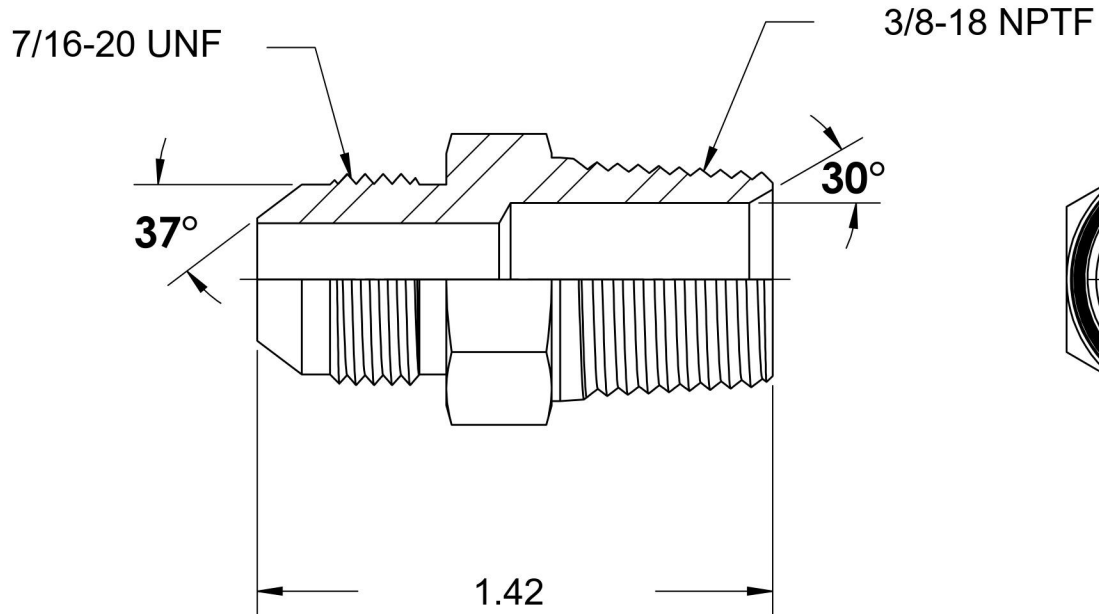

2404-04-06-B

Brass, SAE J514 37° Flare Male Connector, 1/4" Male JIC x 3/8" Male NPTF 30°

6701 Cochran Road
Solon, Ohio 44139
Phone: (440) 248-1880
Toll Free: 1-888-331-1523

Temperature Rating -325°F to 400°F	Material C360 Brass	Industry Standards SAE J514 , SAE J476	Series 2404-B
Pressure Rating 3300 psi	Finish Natural Finish		Series Description SAE J514 37° Flare Male Connector