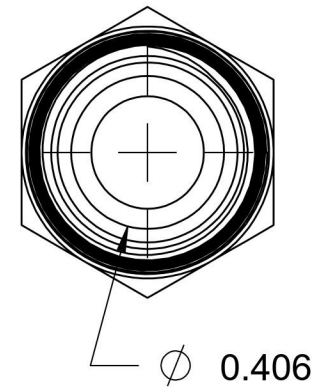

2404-04-06-B

Brass, SAE J514 37° Flare Male Connector, 1/4" Male JIC x 3/8" Male NPTF 30°

6701 Cochran Road
Solon, Ohio 44139
Phone: (440) 248-1880
Toll Free: 1-888-331-1523

Temperature Rating -325°F to 400°F	Material C360 Brass	Industry Standards SAE J514 , SAE J476	Series 2404-B
Pressure Rating 3300 psi	Finish Natural Finish		Series Description SAE J514 37° Flare Male Connector