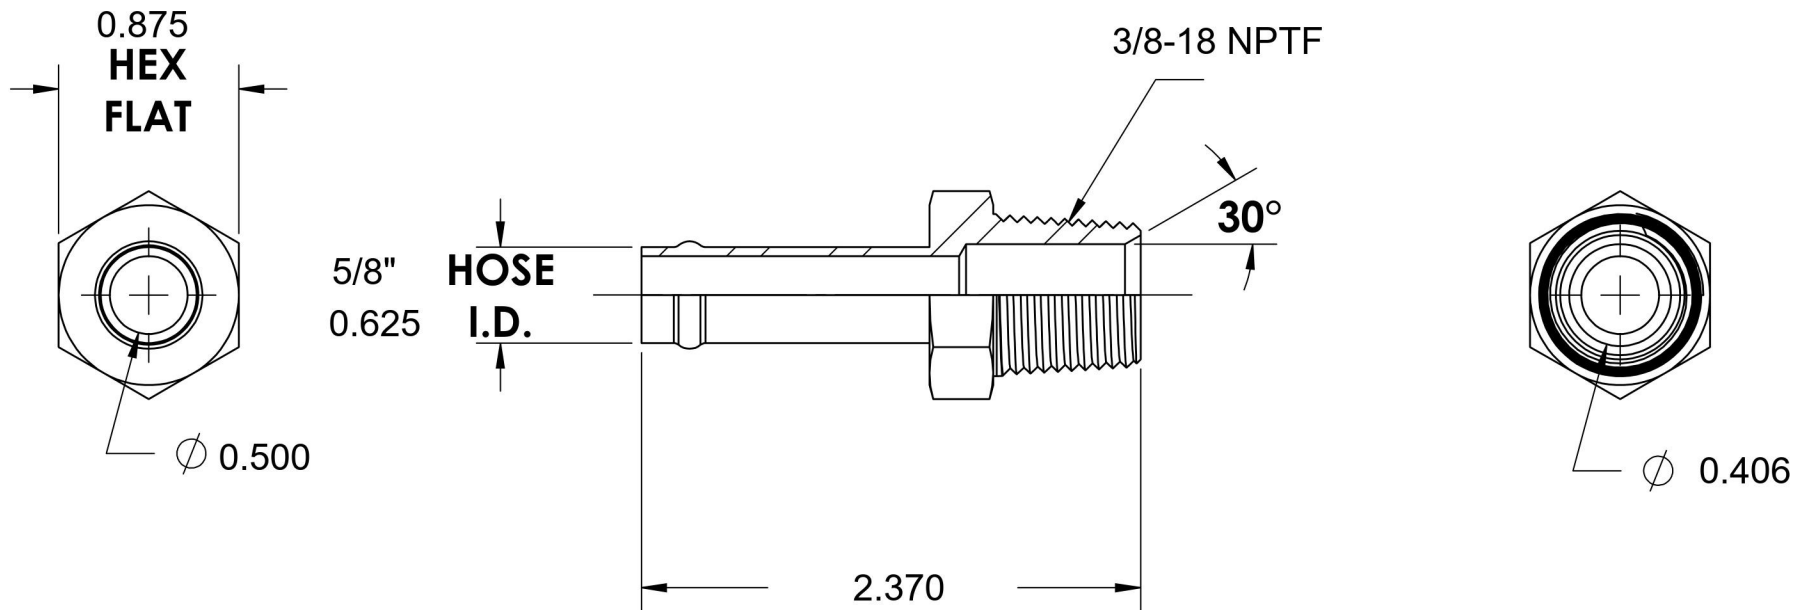

# 4404-10-06-SS

Stainless Steel, SAE J1231 Hose Bead Male Connector, 5/8" Beaded Hose Barb x 3/8" Male NPTF 30°

6701 Cochran Road  
Solon, Ohio 44139  
Phone: (440) 248-1880  
Toll Free: 1-888-331-1523

<b>Temperature Rating</b>	<b>Material</b>	<b>Industry Standards</b>	<b>Series</b>
-425°F to 1200°F	316/316L Stainless Steel	SAE J1231, SAE J476	4404-SS
<b>Pressure Rating</b>	<b>Finish</b>		<b>Series Description</b>
150 psi	Passivated		SAE J1231 Hose Bead Male Connector