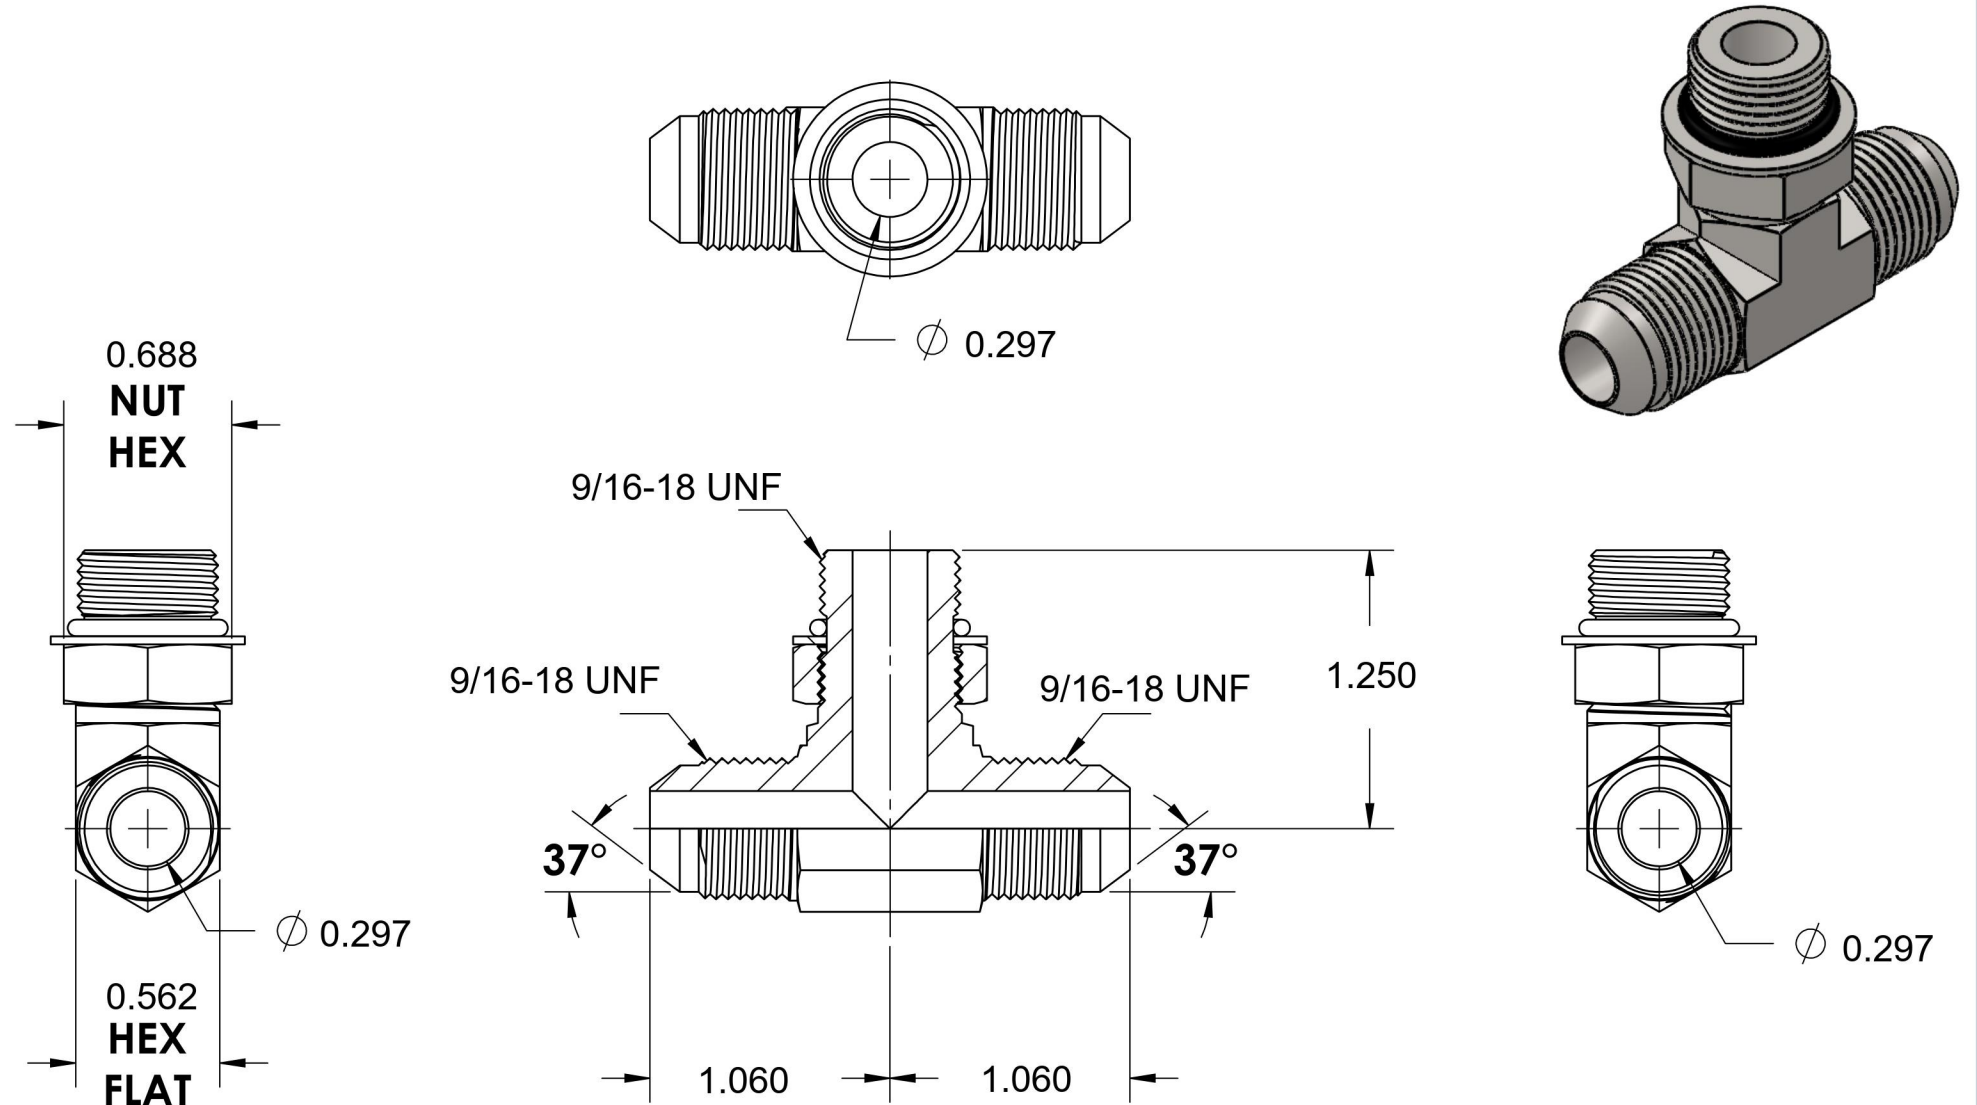

6803-06-06-06-NWO-SS

Stainless Steel, SAE J514 37° Flare Adjustable Port Branch Tee, 3/8" Male JIC x 3/8" Male JIC x 9/16-18 Male Adjustable ORB

6701 Cochran Road
Solon, Ohio 44139
Phone: (440) 248-1880
Toll Free: 1-888-331-1523

Temperature Rating

-40°F to 250°F

Pressure Rating

5400 psi

Material

316/316L Stainless Steel

Finish

Passivated

Industry Standards

SAE J514, SAE J1926-3
SAE J515

Series

6803-NWO-SS

Series Description

SAE J514 37° Flare Adjustable
Port Branch Tee