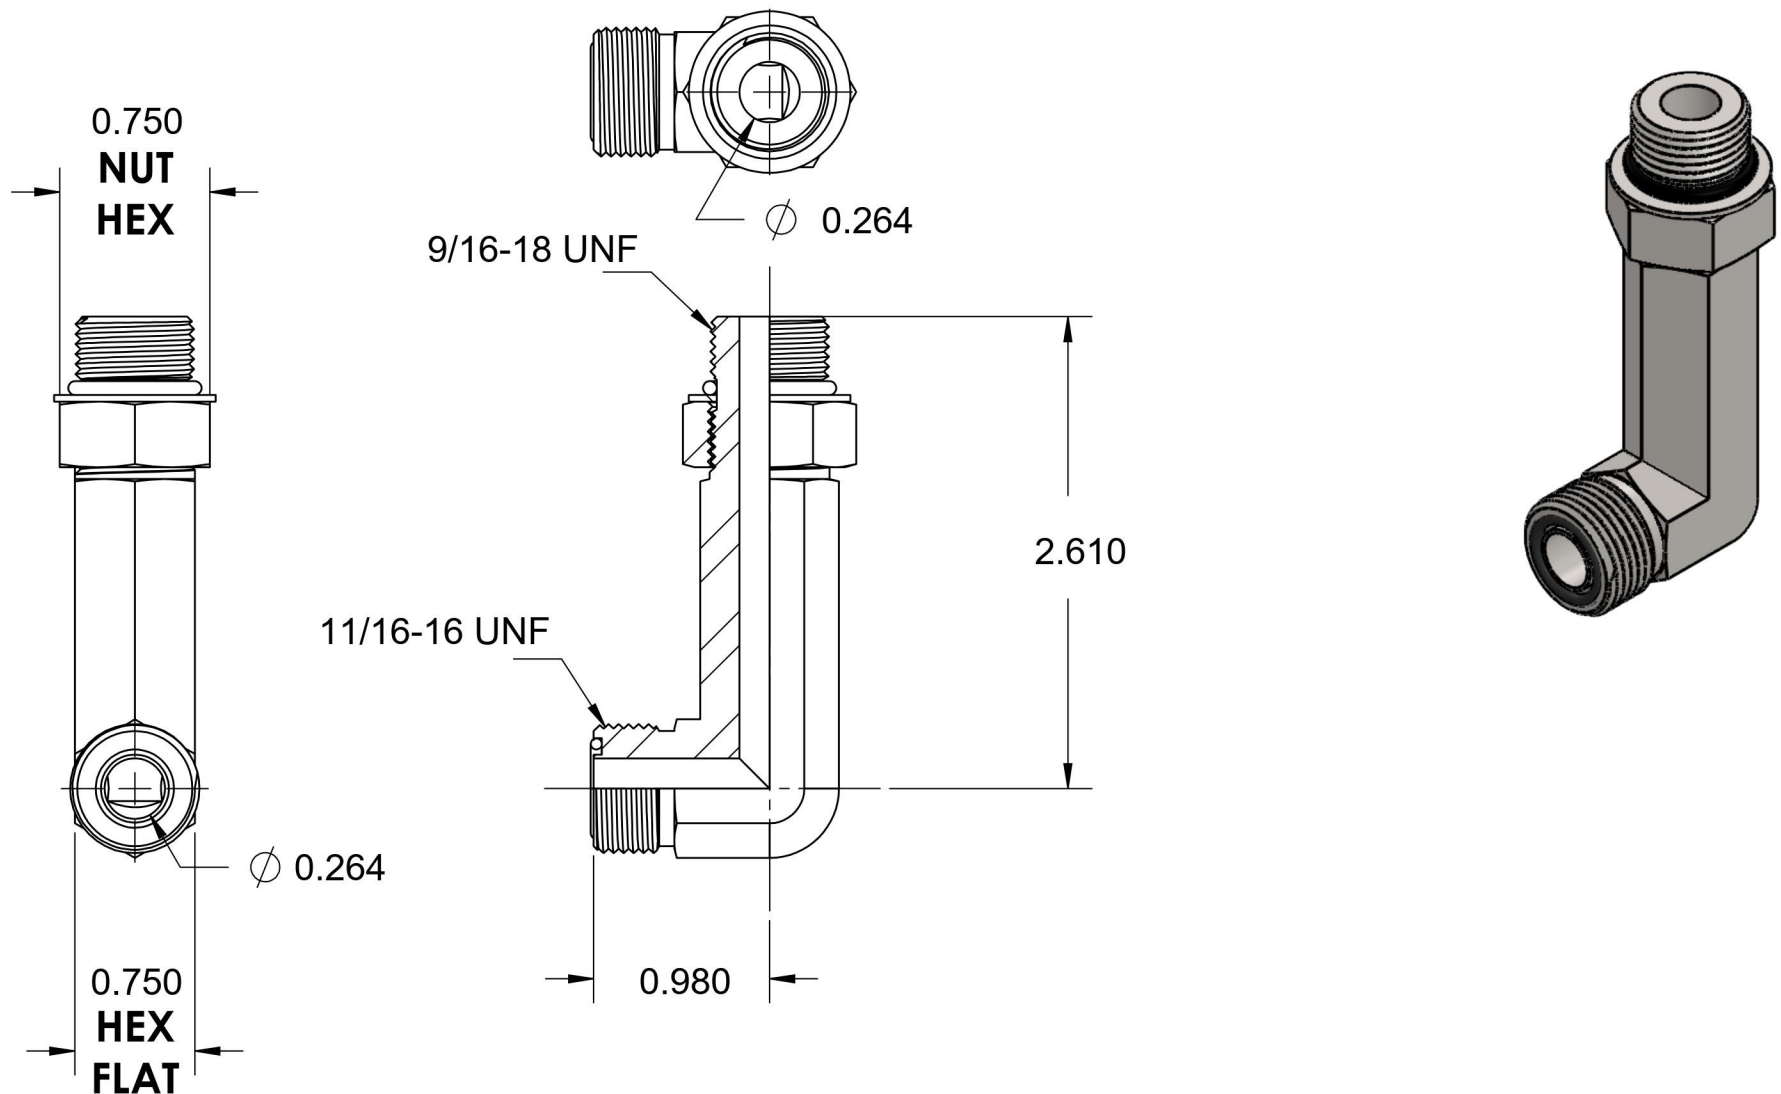

FS6801-L-06-06-NWO-FG

Steel, SAE J1453 O-Ring Face Seal 90° Long Adjustable Port Elbow, 3/8" Male ORFS x 9/16-18 Male Adjustable ORB

6701 Cochran Road
Solon, Ohio 44139
Phone: (440) 248-1880
Toll Free: 1-888-331-1523

Temperature Rating	Material	Industry Standards	Series
-40°F to 250°F	C1045 Steel	SAE J1453, SAE J1926-2 SAE J515, ASTM B633	FS6801-L-NWO-FG
Pressure Rating	Finish		Series Description
6000 psi	Trivalent Zinc		SAE J1453 O-Ring Face Seal 90° Long Adjustable Port Elbow