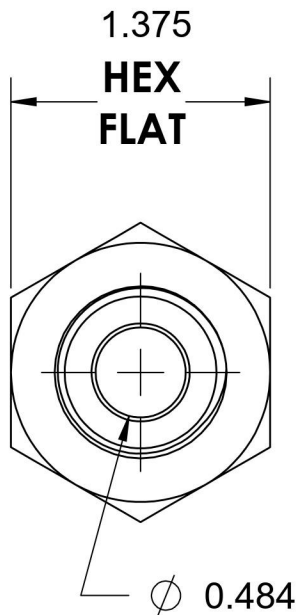

2405-10-12

Steel, SAE J514 Flared Tube Female Connector, 5/8" Male JIC x 3/4" Female NPTF

6701 Cochran Road
Solon, Ohio 44139
Phone: (440) 248-1880
Toll Free: 1-888-331-1523

Temperature Rating

-65°F to 500°F

Series

2405

Series Description

SAE J514 Flared Tube
Female Connector