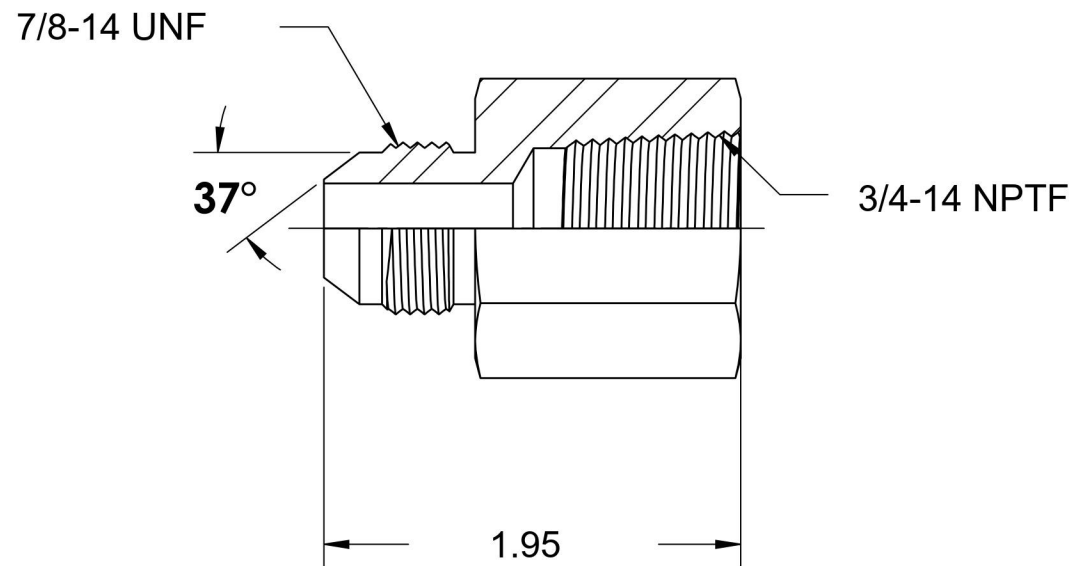

2405-10-12

Steel, SAE J514 Flared Tube Female Connector, 5/8" Male JIC x 3/4" Female NPTF

6701 Cochran Road
Solon, Ohio 44139
Phone: (440) 248-1880
Toll Free: 1-888-331-1523

Temperature Rating

-65°F to 500°F

Series

2405

Series Description

SAE J514 Flared Tube
Female Connector