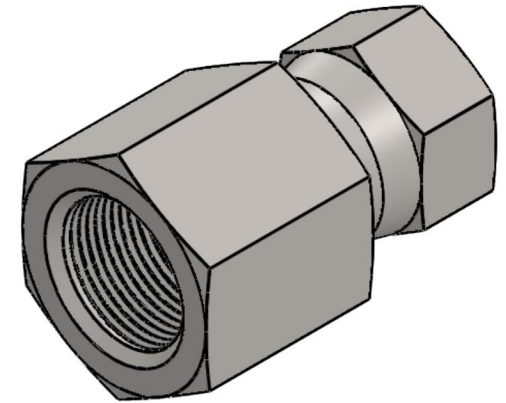

# 6506-12-16

Steel, SAE J514 37° Flare Swivel Female Connector, 3/4" Female NPTF x 1" Female JIC Swivel

6701 Cochran Road  
Solon, Ohio 44139  
Phone: (440) 248-1880  
Toll Free: 1-888-331-1523

<b>Temperature Rating</b>	<b>Material</b>	<b>Industry Standards</b>	<b>Series</b>
-65°F to 500°F	C1045/12L14 Steel	SAE J514 , SAE J476 ASTM B633	6506
<b>Pressure Rating</b>	<b>Finish</b>		<b>Series Description</b>
3000 psi	Trivalent Zinc		SAE J514 37° Flare Swivel Female Connector