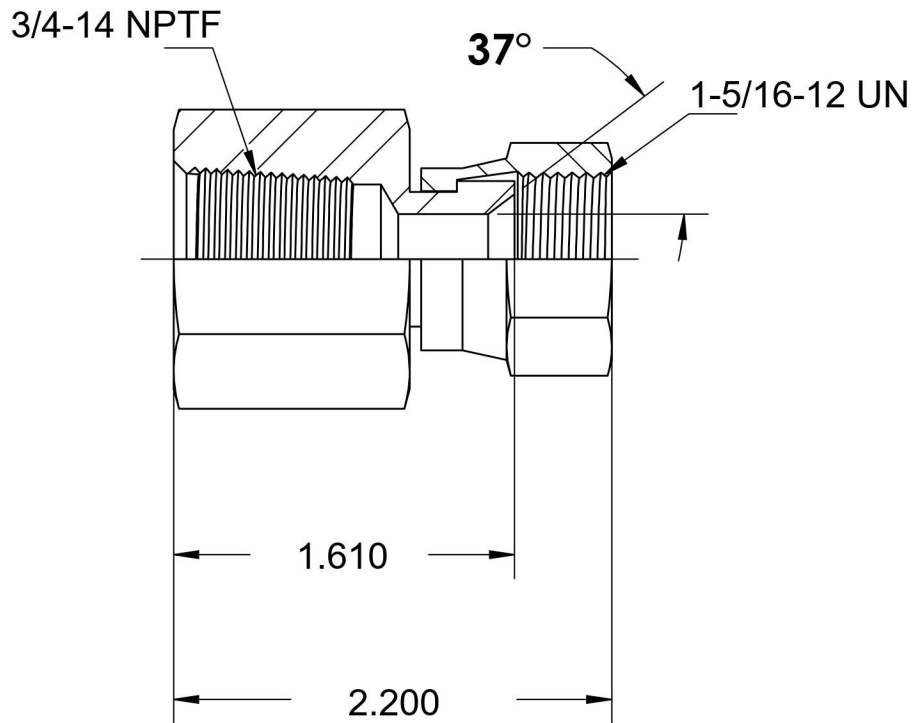

# 6506-12-16

Steel, SAE J514 37° Flare Swivel Female Connector, 3/4" Female NPTF x 1" Female JIC Swivel

6701 Cochran Road  
Solon, Ohio 44139  
Phone: (440) 248-1880  
Toll Free: 1-888-331-1523

<b>Temperature Rating</b>	<b>Material</b>	<b>Industry Standards</b>	<b>Series</b>
-65°F to 500°F	C1045/12L14 Steel	SAE J514 , SAE J476 ASTM B633	6506
<b>Pressure Rating</b>	<b>Finish</b>		<b>Series Description</b>
3000 psi	Trivalent Zinc		SAE J514 37° Flare Swivel Female Connector