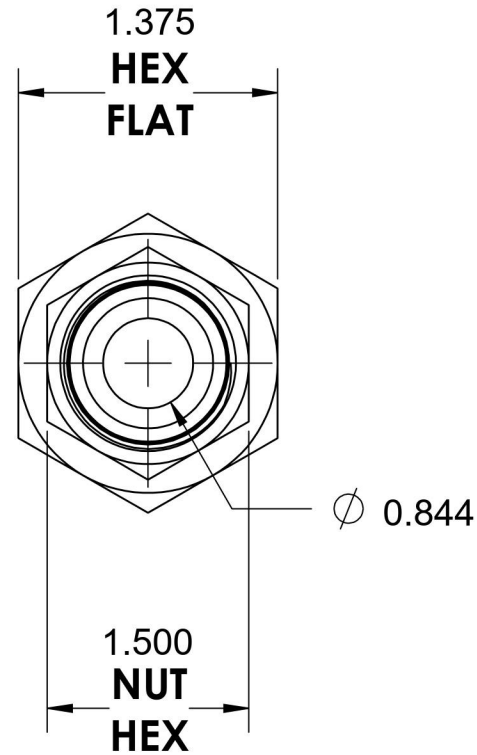

# 6506-12-16

Steel, SAE J514 37° Flare Swivel Female Connector, 3/4" Female NPTF x 1" Female JIC Swivel

6701 Cochran Road  
Solon, Ohio 44139  
Phone: (440) 248-1880  
Toll Free: 1-888-331-1523

<b>Temperature Rating</b>	<b>Material</b>	<b>Industry Standards</b>	<b>Series</b>
-65°F to 500°F	C1045/12L14 Steel	SAE J514 , SAE J476 ASTM B633	6506
<b>Pressure Rating</b>	<b>Finish</b>		<b>Series Description</b>
3000 psi	Trivalent Zinc		SAE J514 37° Flare Swivel Female Connector