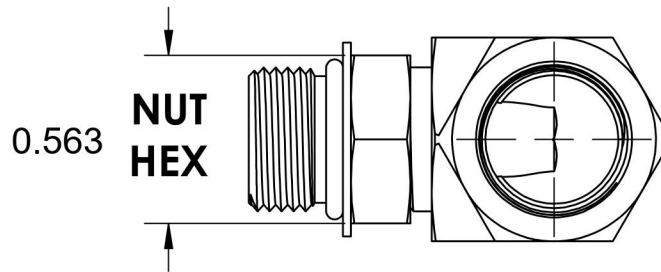

# 6815-04-04-NWO-SS

Stainless Steel, SAE J1926 Adjustable O-Ring Boss 90° Female Port Elbow, 7/16-20 Male Adjustable ORB x 7/16-20 Female ORB

6701 Cochran Road  
Solon, Ohio 44139  
Phone: (440) 248-1880  
Toll Free: 1-888-331-1523

<b>Temperature Rating</b>	<b>Material</b>	<b>Industry Standards</b>	<b>Series</b>
-40°F to 250°F	316/316L Stainless Steel	SAE J1926-1,-3, SAE J515	6815-NWO-SS
<b>Pressure Rating</b>	<b>Finish</b>		<b>Series Description</b>
6000 psi	Passivated		SAE J1926 Adjustable O-Ring Boss 90° Female Port Elbow