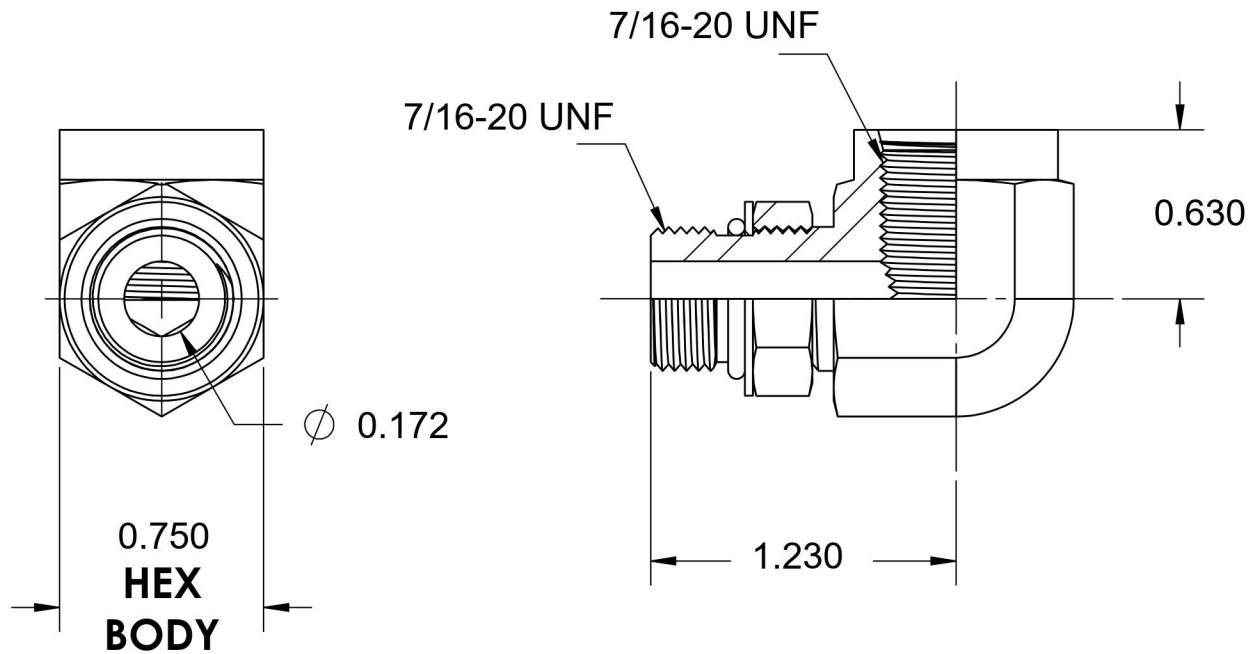

# 6815-04-04-NWO-SS

Stainless Steel, SAE J1926 Adjustable O-Ring Boss 90° Female Port Elbow, 7/16-20 Male Adjustable ORB x 7/16-20 Female ORB

6701 Cochran Road  
Solon, Ohio 44139  
Phone: (440) 248-1880  
Toll Free: 1-888-331-1523

<b>Temperature Rating</b>	<b>Material</b>	<b>Industry Standards</b>	<b>Series</b>
-40°F to 250°F	316/316L Stainless Steel	SAE J1926-1,-3, SAE J515	6815-NWO-SS
<b>Pressure Rating</b>	<b>Finish</b>		<b>Series Description</b>
6000 psi	Passivated		SAE J1926 Adjustable O-Ring Boss 90° Female Port Elbow