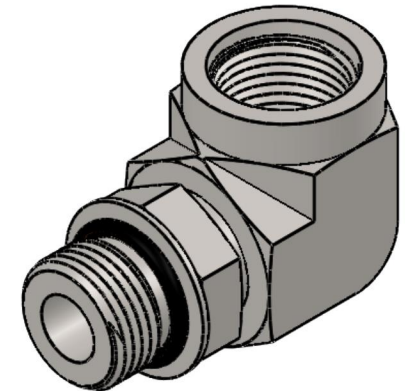

# 6815-04-04-NWO-SS

Stainless Steel, SAE J1926 Adjustable O-Ring Boss 90° Female Port Elbow, 7/16-20 Male Adjustable ORB x 7/16-20 Female ORB

6701 Cochran Road  
Solon, Ohio 44139  
Phone: (440) 248-1880  
Toll Free: 1-888-331-1523

<b>Temperature Rating</b>	<b>Material</b>	<b>Industry Standards</b>	<b>Series</b>
-40°F to 250°F	316/316L Stainless Steel	SAE J1926-1,-3, SAE J515	6815-NWO-SS
<b>Pressure Rating</b>	<b>Finish</b>		<b>Series Description</b>
6000 psi	Passivated		SAE J1926 Adjustable O-Ring Boss 90° Female Port Elbow