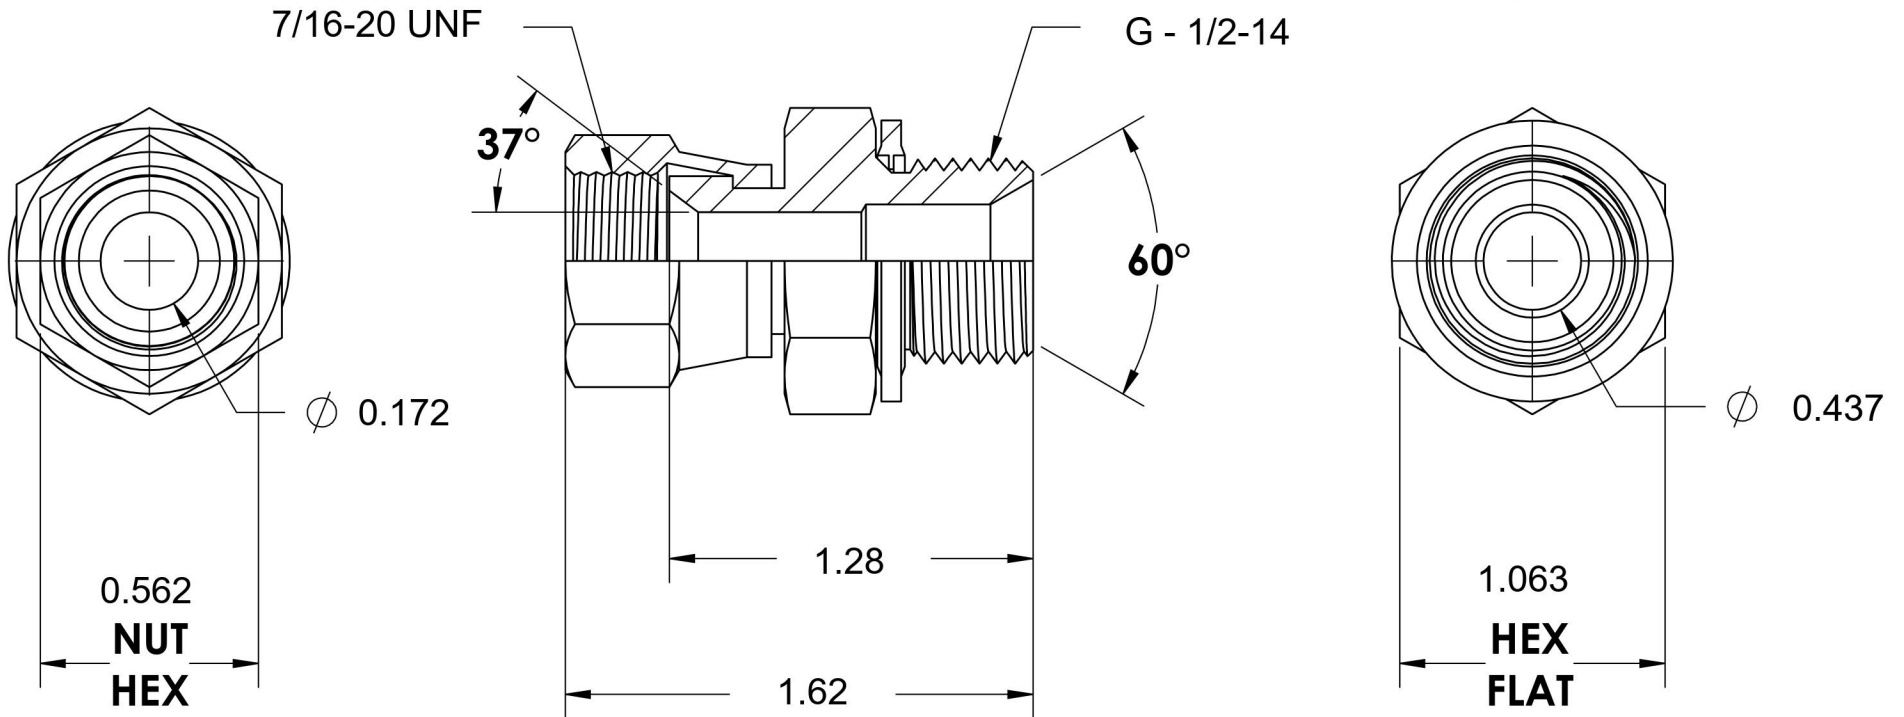

# 7022-04-08-BS

Steel, SAE J514 37° Flare Swivel BSPP Type (D) Bonded Seal Port/Line Connector, 1/4" Female JIC Swivel x 1/2-14 Male BSPP 60° Line/Port

6701 Cochran Road  
Solon, Ohio 44139  
Phone: (440) 248-1880  
Toll Free: 1-888-331-1523

<b>Temperature Rating</b> -40°F to 250°F	<b>Material</b> C1045 / 12L14 Steel	<b>Industry Standards</b> SAE J514, ISO 1179	<b>Series</b> 7022-BS
<b>Pressure Rating</b> 2900 psi	<b>Finish</b> Trivalent Zinc	<b>ISO 8434-6, ASTM B633</b>	<b>Series Description</b> SAE J514 37° Flare Swivel BSPP Type (D) Bonded Seal Port/Line Connector