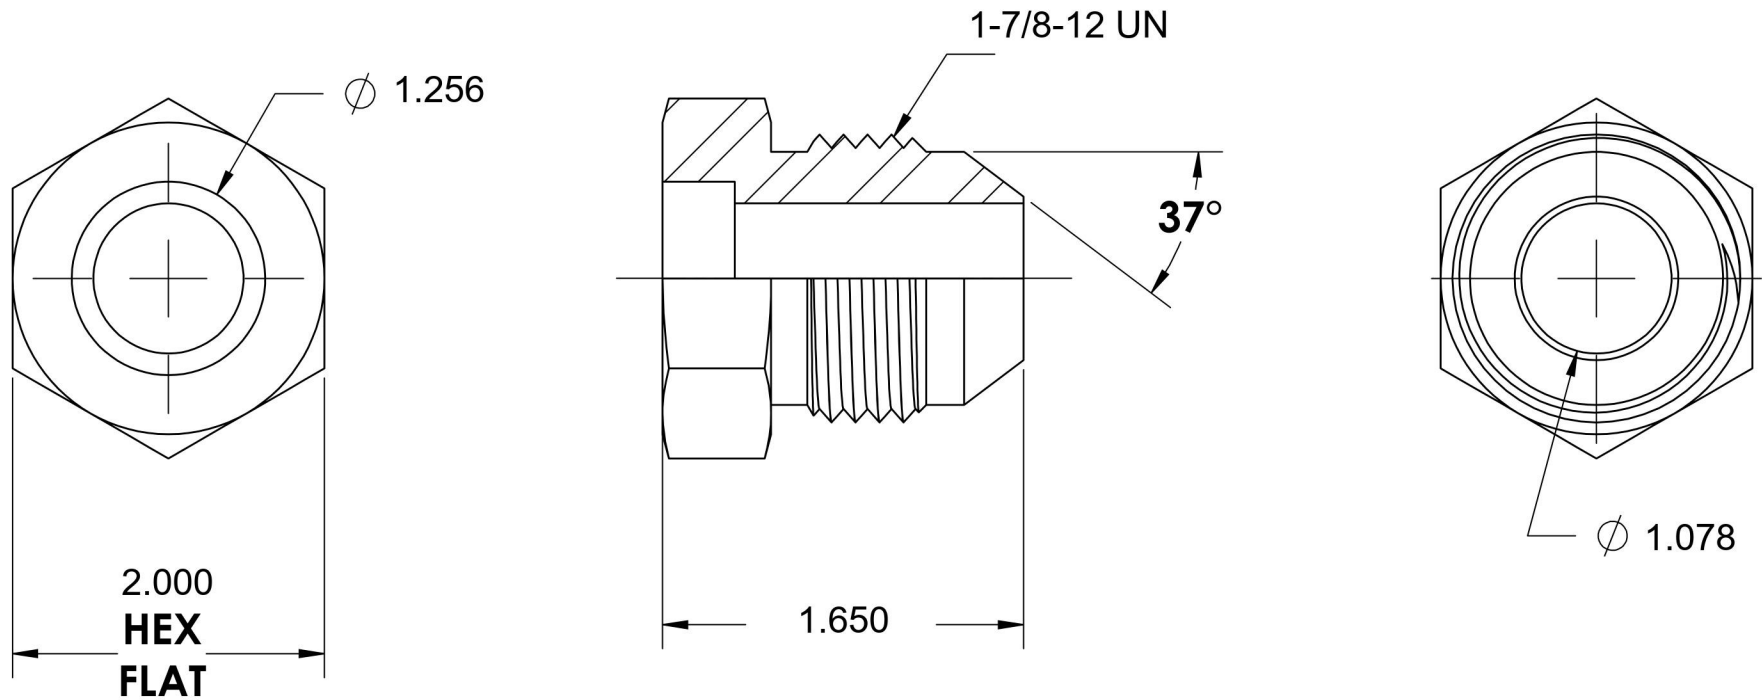

# 0403-20-24-SS

Stainless Steel, SAE J514 Tube Bore Male Flared Connector, 1-1/4" Bore x 1-1/2" Male JIC

6701 Cochran Road  
Solon, Ohio 44139  
Phone: (440) 248-1880  
Toll Free: 1-888-331-1523

<b>Temperature Rating</b>	<b>Material</b>	<b>Industry Standards</b>	<b>Series</b>
-425°F to 1200°F	316/316L Stainless Steel	SAE J514	0403-SS
<b>Pressure Rating</b>	<b>Finish</b>		<b>Series Description</b>
3000 psi	Passivated		SAE J514 Tube Bore Male Flared Connector