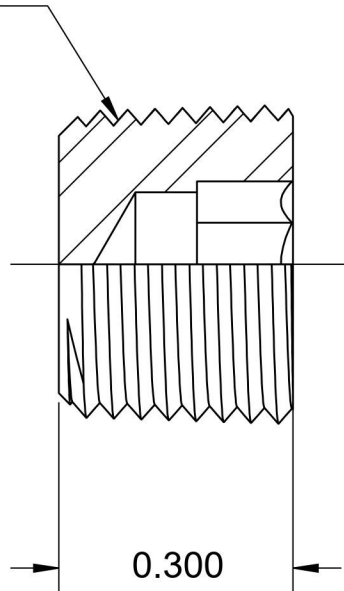

5406-HP-01

Steel, SAE J531 Pipe Hollow Hex Plug, 1/16" Male NPTF

1/16-27 NPTF

0.156
HEX

6701 Cochran Road
Solon, Ohio 44139
Phone: (440) 248-1880
Toll Free: 1-888-331-1523

Temperature Rating	Material	Industry Standards	Series
-65°F to 500°F	C1045 / 12L14 Steel	SAE J531, SAE J476 ASTM B633	5406-HP
Pressure Rating	Finish		Series Description
6000 psi	Trivalent Zinc		SAE J531 Pipe Hollow Hex Plug