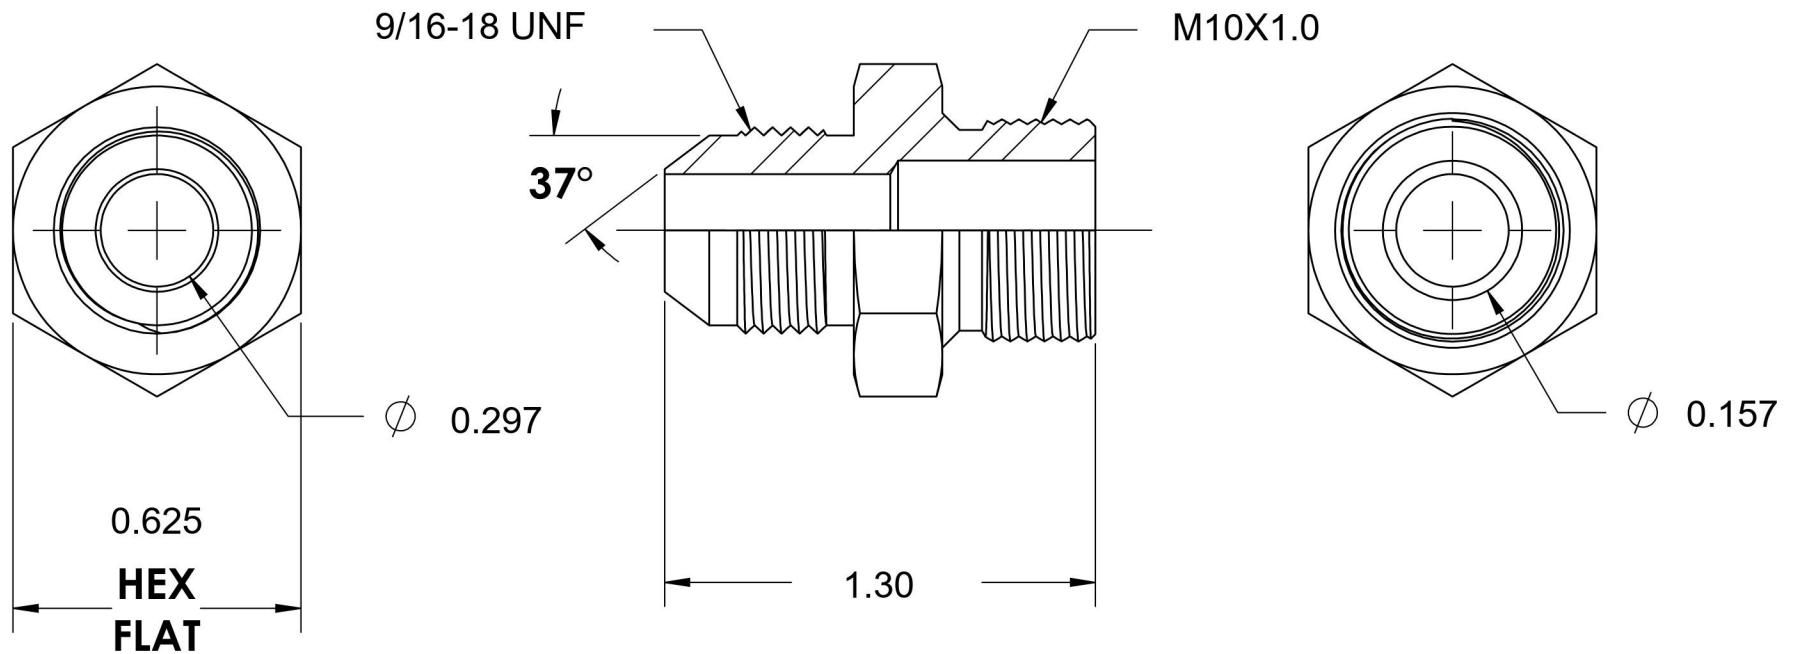

7005-06-10

Steel, SAE J514 37° Flare Male Metric Port/Line Connector, 3/8" Male JIC x M10X1.0 Male Metric 60° Line/Port

6701 Cochran Road
Solon, Ohio 44139
Phone: (440) 248-1880
Toll Free: 1-888-331-1523

Temperature Rating	Material	Industry Standards	Series
-65°F to 500°F	C1045/12L14 Steel	SAE J514, ISO 9974	7005
Pressure Rating	Finish	ASTM B633	Series Description
6000 psi	Trivalent Zinc		SAE J514 37° Flare Male Metric Port/Line Connector