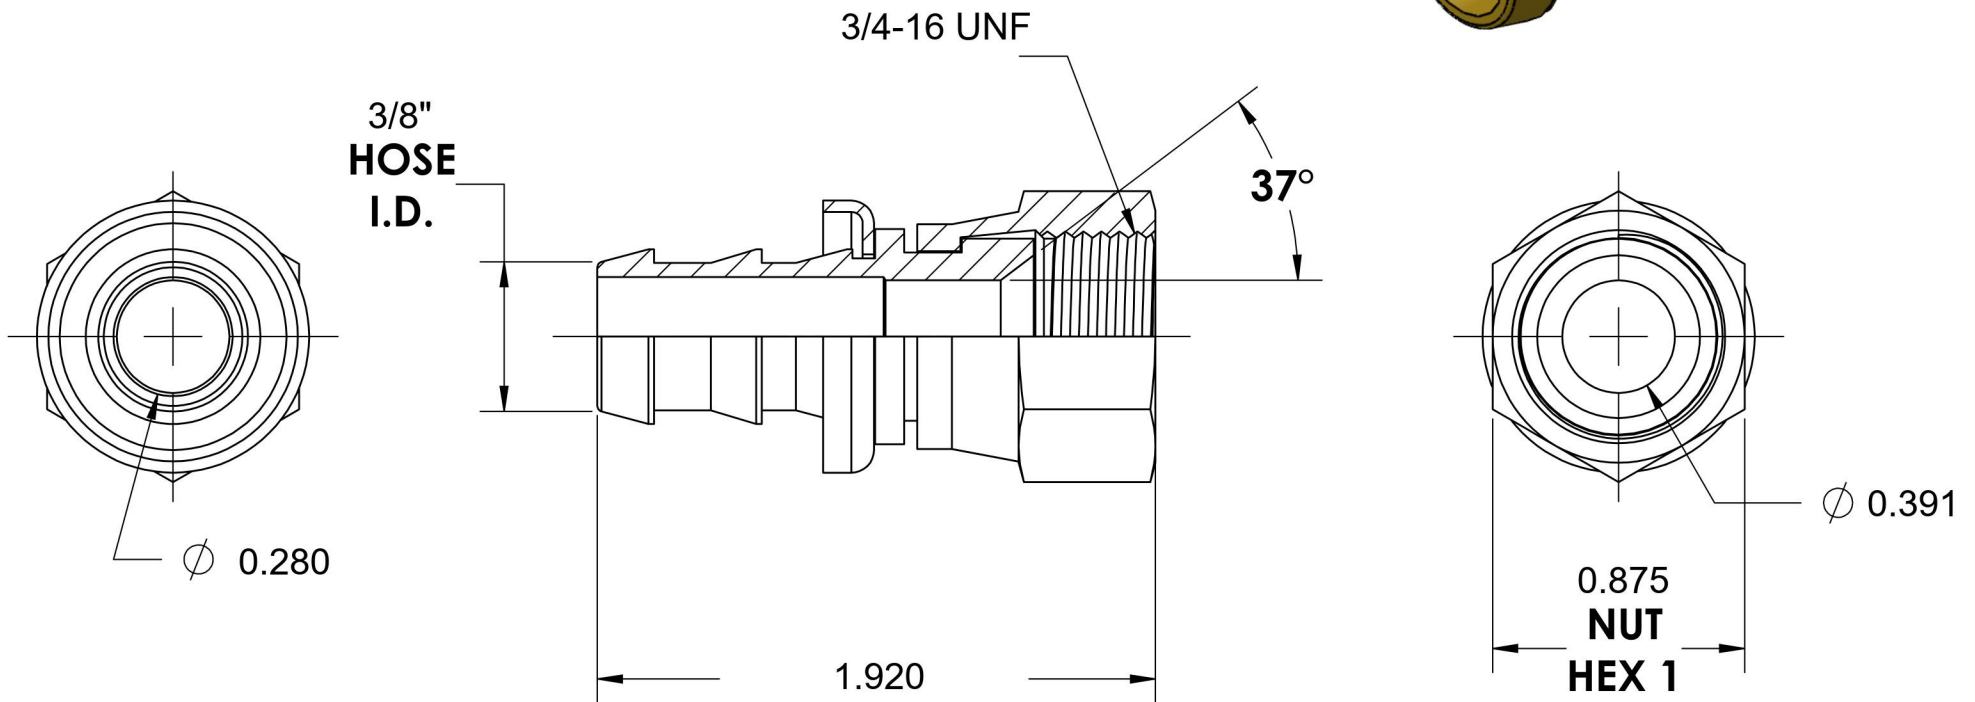

# 2111-06-08-B

Brass, SAE J514 Push-Lok Swivel Hose Connector, 3/8" Push-Lok Hose Barb x 1/2" Female JIC Swivel

6701 Cochran Road  
Solon, Ohio 44139  
Phone: (440) 248-1880  
Toll Free: 1-888-331-1523

<b>Temperature Rating</b>	<b>Material</b>	<b>Industry Standards</b>	<b>Series</b>
-50°F to 185°F	C36000 Brass	SAE J514	2111-B
<b>Pressure Rating</b>	<b>Finish</b>		<b>Series Description</b>
150 psi	Natural Finish		SAE J514 Push-Lok Swivel Hose Connector