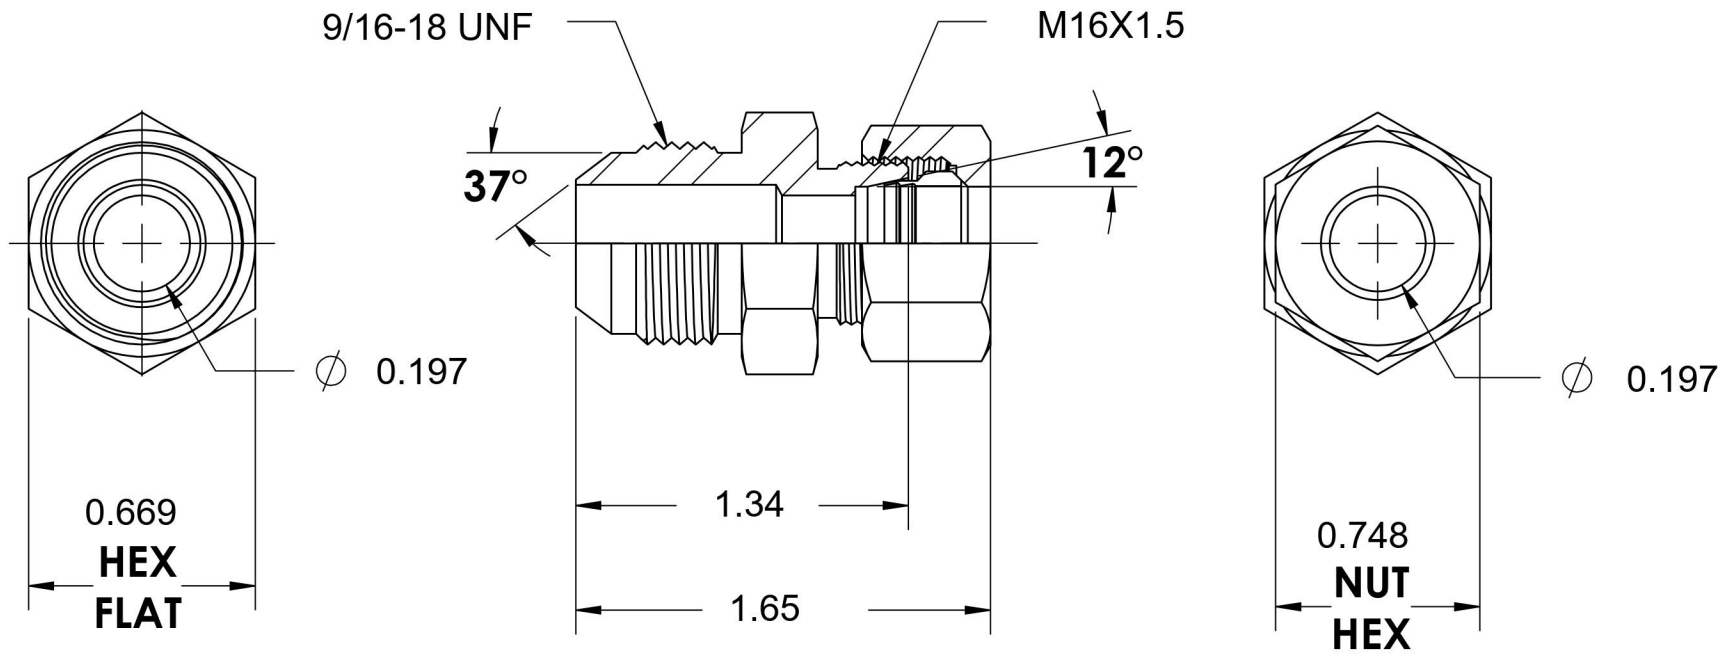

# 7005-06-S08-16-NBR-SS

Stainless Steel, SAE J514 37° Flare/ISO 8434-1 Heavy Series Male Adapter, Nut and Bite Ring Assembled, 3/8" Male JIC x M16X1.5 DIN Tube

6701 Cochran Road  
Solon, Ohio 44139  
Phone: (440) 248-1880  
Toll Free: 1-888-331-1523

<b>Temperature Rating</b>	<b>Material</b>	<b>Industry Standards</b>	<b>Series</b>
-425°F to 1200°F	316/316L Stainless Steel	SAE J514, ISO 8434-1	7005-DIN HEAVY-NBR-SS
<b>Pressure Rating</b>	<b>Finish</b>		<b>Series Description</b>
6000 psi	Passivated		SAE J514 37° Flare/ISO 8434-1 Heavy Series Male Adapter Nut and Bite Ring Assembled