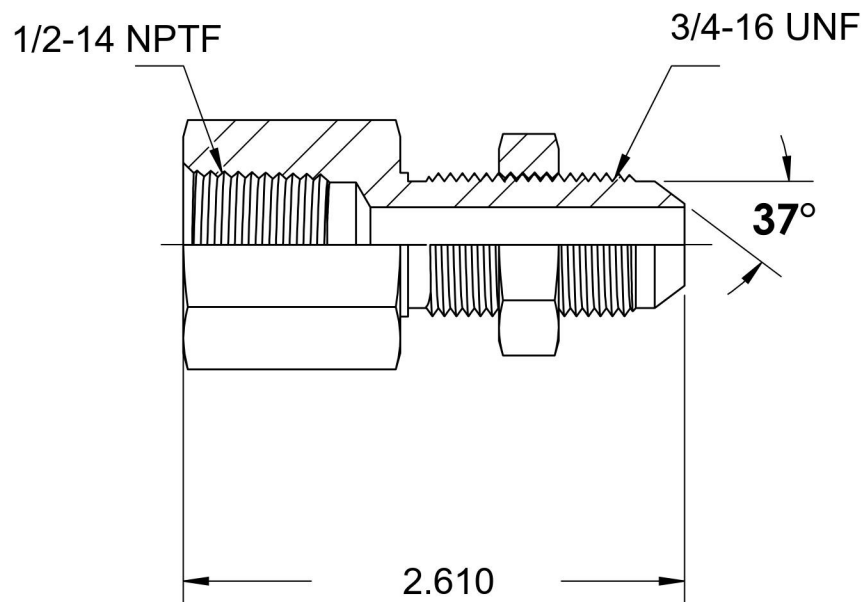

# 2705-LN-08-08

Steel, SAE J514 Flared Tube Female Bulkhead, 1/2" Female NPTF x 1/2" Male JIC

6701 Cochran Road  
Solon, Ohio 44139  
Phone: (440) 248-1880  
Toll Free: 1-888-331-1523

<b>Temperature Rating</b> -65°F to 500°F	<b>Material</b> C1045/12L14 Steel	<b>Industry Standards</b> SAE J514 , SAE J476 ASTM B633	<b>Series</b> 2705-LN
<b>Pressure Rating</b> 5000 psi	<b>Finish</b> Trivalent Zinc		<b>Series Description</b> SAE J514 Flared Tube Female Bulkhead