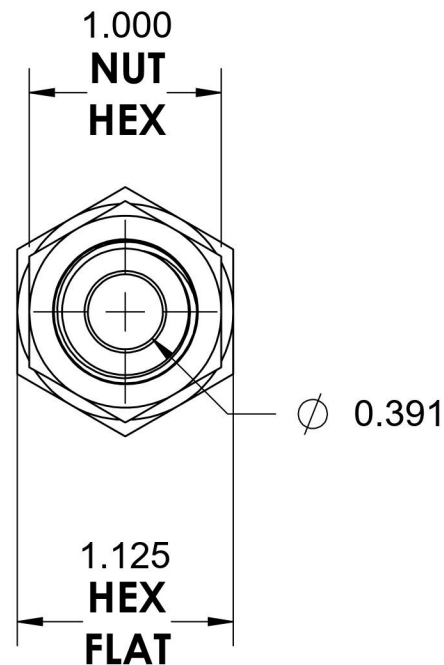

# 2705-LN-08-08

Steel, SAE J514 Flared Tube Female Bulkhead, 1/2" Female NPTF x 1/2" Male JIC

6701 Cochran Road  
Solon, Ohio 44139  
Phone: (440) 248-1880  
Toll Free: 1-888-331-1523

<b>Temperature Rating</b> -65°F to 500°F	<b>Material</b> C1045/12L14 Steel	<b>Industry Standards</b> SAE J514 , SAE J476 ASTM B633	<b>Series</b> 2705-LN
<b>Pressure Rating</b> 5000 psi	<b>Finish</b> Trivalent Zinc		<b>Series Description</b> SAE J514 Flared Tube Female Bulkhead