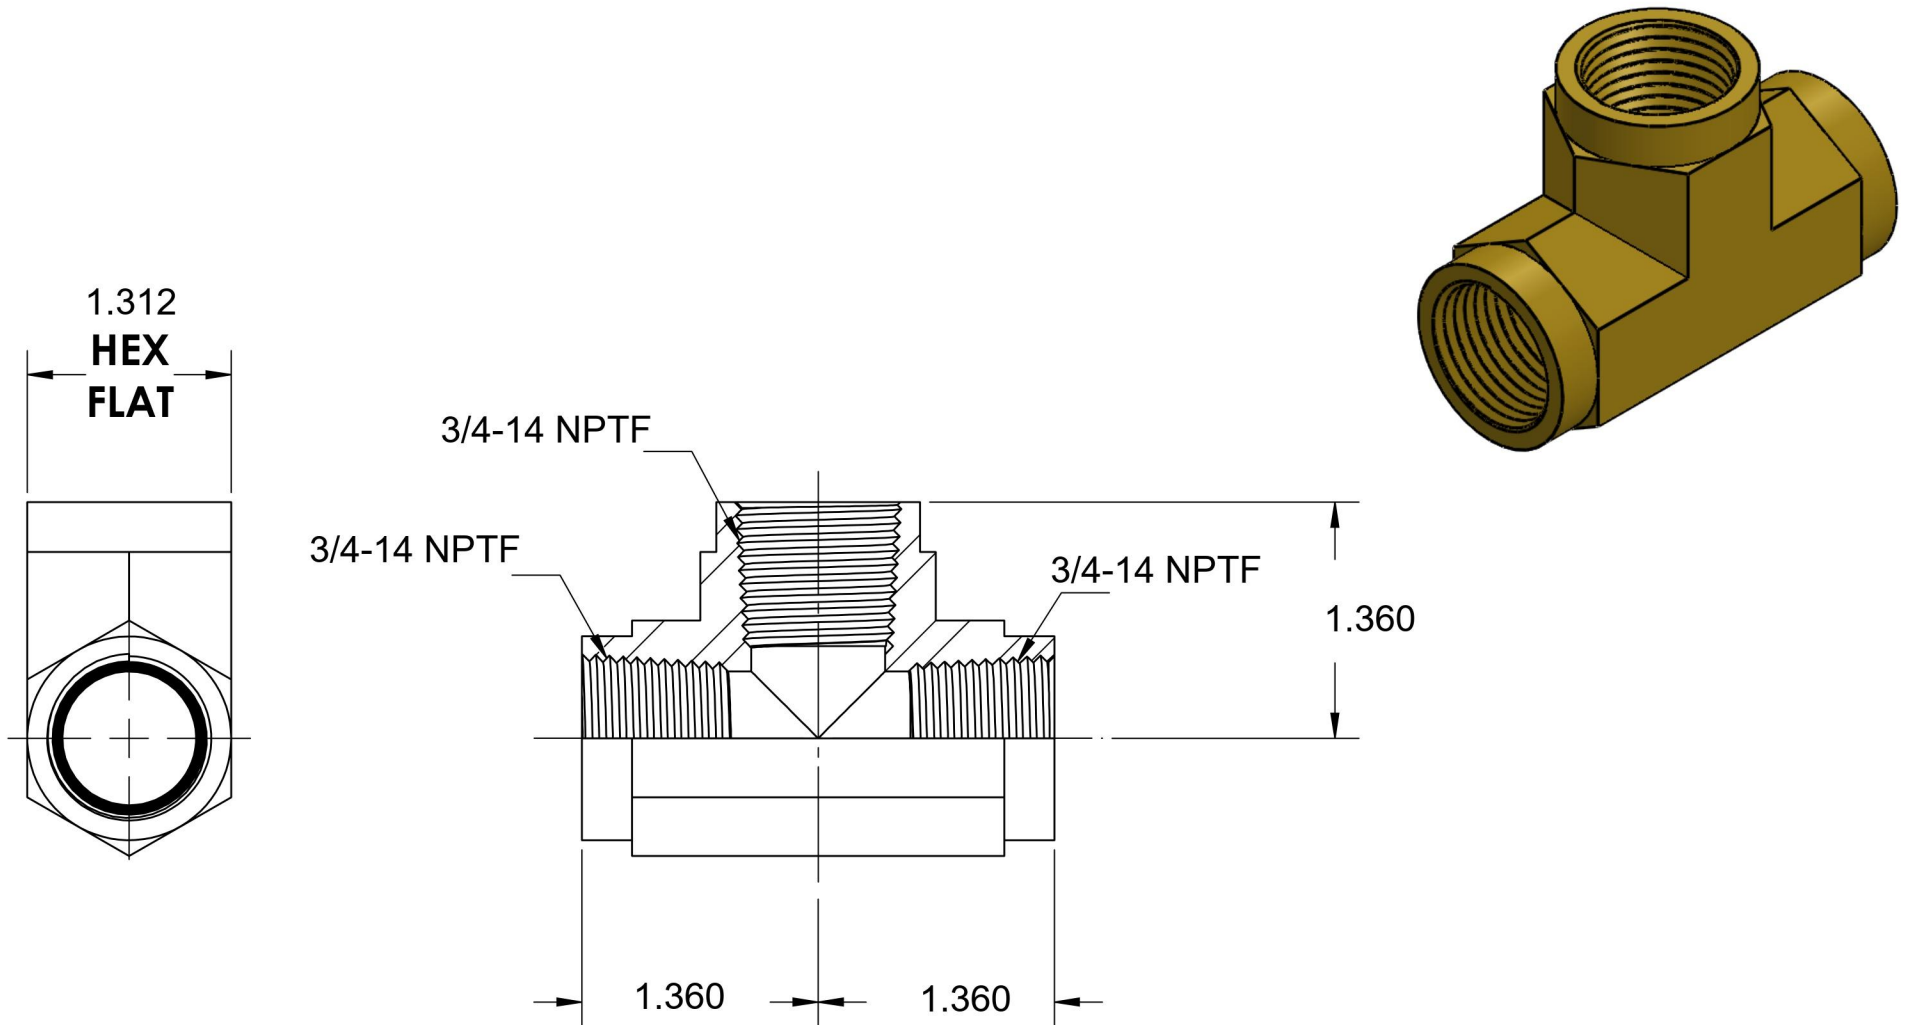

# 5605-12-12-B

## Brass, SAE J514 Pipe Female Tee, 3/4" Female NPTF

6701 Cochran Road  
Solon, Ohio 44139  
Phone: (440) 248-1880  
Toll Free: 1-888-331-1523

<b>Temperature Rating</b> -325°F to 400°F	<b>Material</b> CA37700 Brass	<b>Industry Standards</b> SAE J514, SAE J476	<b>Series</b> 5605-B
<b>Pressure Rating</b> 1900 psi	<b>Finish</b> Natural Finish	<b>Series Description</b> SAE J514 Pipe Female Tee	