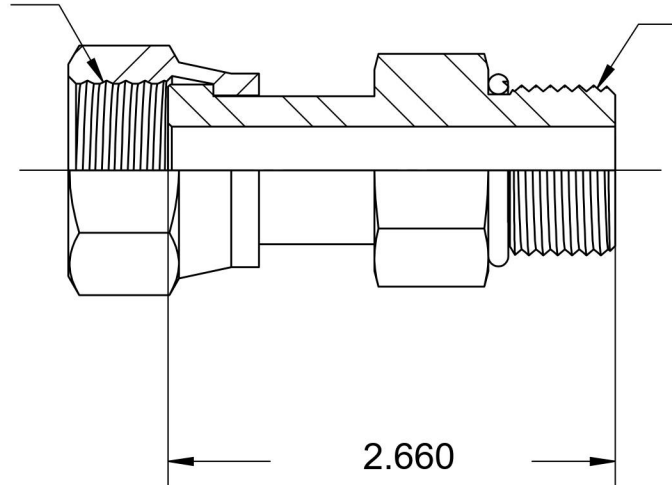

# FS6540-20-20-O

Steel, SAE J1453 O-Ring Face Seal Swivel Port Connector, 1-1/4" Female ORFS Swivel x 1-5/8-12 Male ORB

1-11/16-12 UN

1-5/8-12 UN

6701 Cochran Road  
Solon, Ohio 44139  
Phone: (440) 248-1880  
Toll Free: 1-888-331-1523

**Temperature Rating**

-40°F to 250°F

**Pressure Rating**

5000 psi

**Material**

C1045/12L14 Steel

**Finish**

Trivalent Zinc

**Industry Standards**

SAE J1453, SAE J1926-2  
SAE J515, ASTM B633

**Series**

FS6540-O

**Series Description**

SAE J1453 O-Ring Face Seal  
Swivel Port Connector