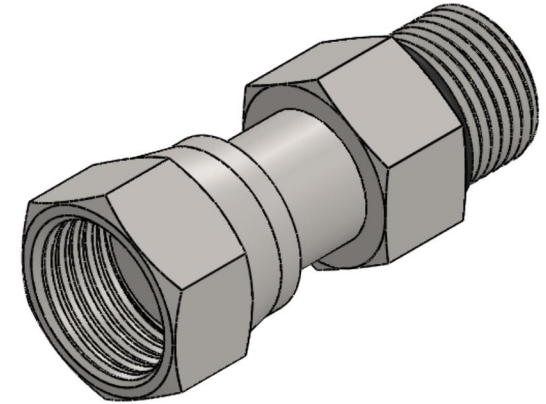

# FS6540-20-20-O

Steel, SAE J1453 O-Ring Face Seal Swivel Port Connector, 1-1/4" Female ORFS Swivel x 1-5/8-12 Male ORB

1-11/16-12 UN

1-5/8-12 UN

6701 Cochran Road  
Solon, Ohio 44139  
Phone: (440) 248-1880  
Toll Free: 1-888-331-1523

**Temperature Rating**

-40°F to 250°F

**Pressure Rating**

5000 psi

**Material**

C1045/12L14 Steel

**Finish**

Trivalent Zinc

**Industry Standards**

SAE J1453, SAE J1926-2  
SAE J515, ASTM B633

**Series**

FS6540-O

**Series Description**

SAE J1453 O-Ring Face Seal  
Swivel Port Connector