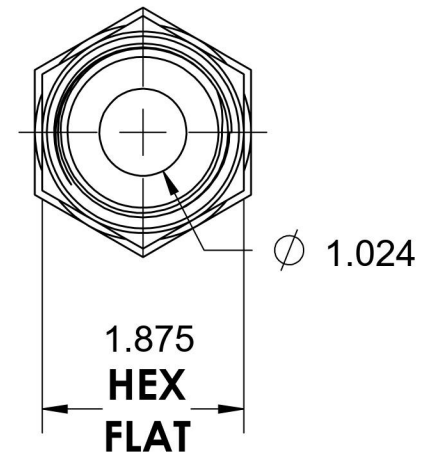

# FS6540-20-20-O

Steel, SAE J1453 O-Ring Face Seal Swivel Port Connector, 1-1/4" Female ORFS Swivel x 1-5/8-12 Male ORB

1-11/16-12 UN

1-5/8-12 UN

6701 Cochran Road  
Solon, Ohio 44139  
Phone: (440) 248-1880  
Toll Free: 1-888-331-1523

**Temperature Rating**

-40°F to 250°F

**Pressure Rating**

5000 psi

**Material**

C1045/12L14 Steel

**Finish**

Trivalent Zinc