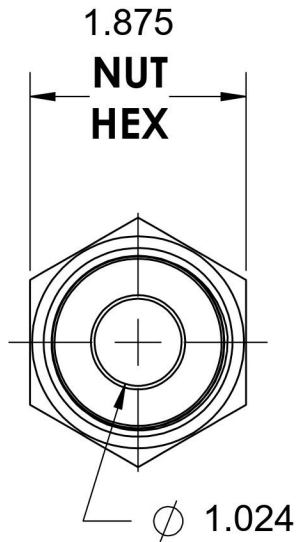

# FS6540-20-20-O

Steel, SAE J1453 O-Ring Face Seal Swivel Port Connector, 1-1/4" Female ORFS Swivel x 1-5/8-12 Male ORB

1-11/16-12 UN

1-5/8-12 UN

6701 Cochran Road  
Solon, Ohio 44139  
Phone: (440) 248-1880  
Toll Free: 1-888-331-1523

**Temperature Rating**

-40°F to 250°F

**Pressure Rating**

5000 psi

**Material**

C1045/12L14 Steel

**Finish**

Trivalent Zinc