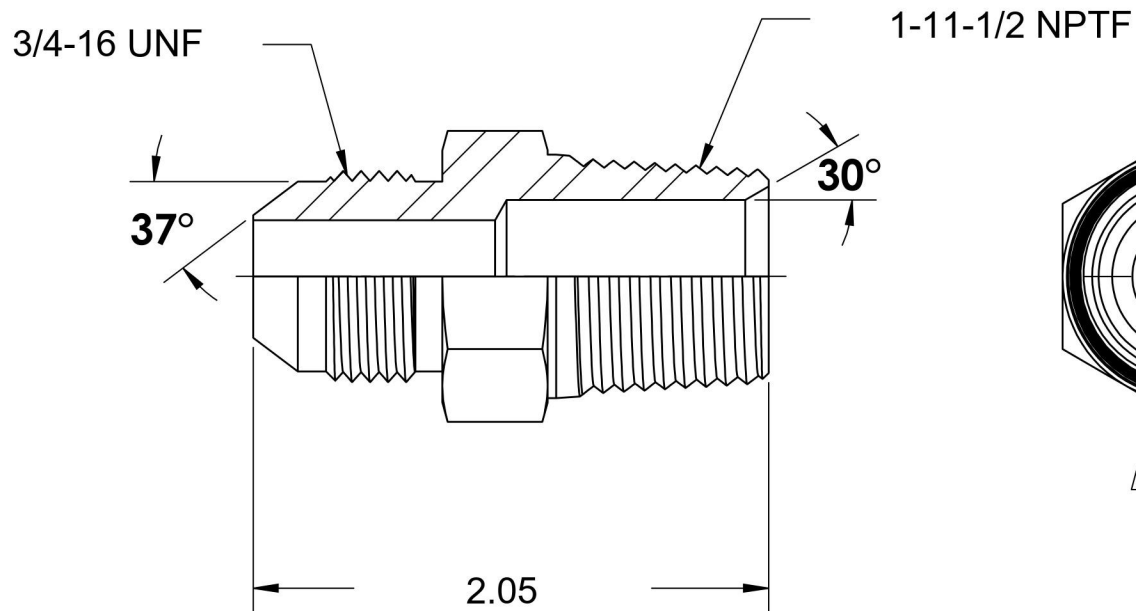

# 2404-08-16-SS

Stainless Steel, SAE J514 37° Flare Male Connector, 1/2" Male JIC x 1" Male NPTF 30°

6701 Cochran Road  
Solon, Ohio 44139  
Phone: (440) 248-1880  
Toll Free: 1-888-331-1523

<b>Temperature Rating</b> -425°F to 1200°F	<b>Material</b> 316/316L Stainless Steel	<b>Industry Standards</b> SAE J514 , SAE J476	<b>Series</b> 2404-SS
<b>Pressure Rating</b> 4500 psi	<b>Finish</b> Passivated		<b>Series Description</b> SAE J514 37° Flare Male Connector