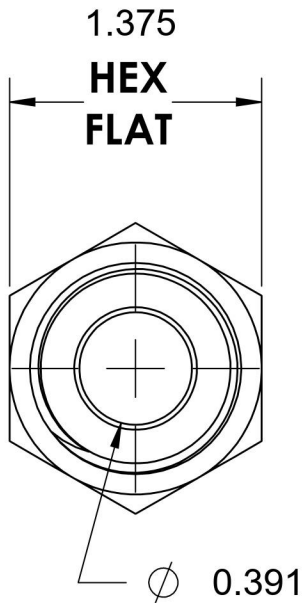

# 2404-08-16-SS

Stainless Steel, SAE J514 37° Flare Male Connector, 1/2" Male JIC x 1" Male NPTF 30°

6701 Cochran Road  
Solon, Ohio 44139  
Phone: (440) 248-1880  
Toll Free: 1-888-331-1523

<b>Temperature Rating</b> -425°F to 1200°F	<b>Material</b> 316/316L Stainless Steel	<b>Industry Standards</b> SAE J514 , SAE J476	<b>Series</b> 2404-SS
<b>Pressure Rating</b> 4500 psi	<b>Finish</b> Passivated		<b>Series Description</b> SAE J514 37° Flare Male Connector