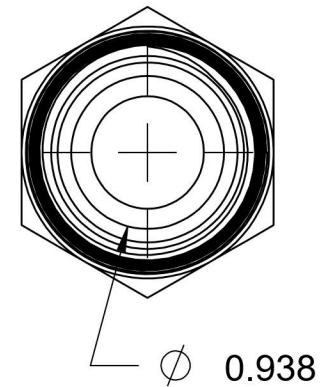

# 2404-08-16-SS

Stainless Steel, SAE J514 37° Flare Male Connector, 1/2" Male JIC x 1" Male NPTF 30°

6701 Cochran Road  
Solon, Ohio 44139  
Phone: (440) 248-1880  
Toll Free: 1-888-331-1523

<b>Temperature Rating</b> -425°F to 1200°F	<b>Material</b> 316/316L Stainless Steel	<b>Industry Standards</b> SAE J514 , SAE J476	<b>Series</b> 2404-SS
<b>Pressure Rating</b> 4500 psi	<b>Finish</b> Passivated		<b>Series Description</b> SAE J514 37° Flare Male Connector