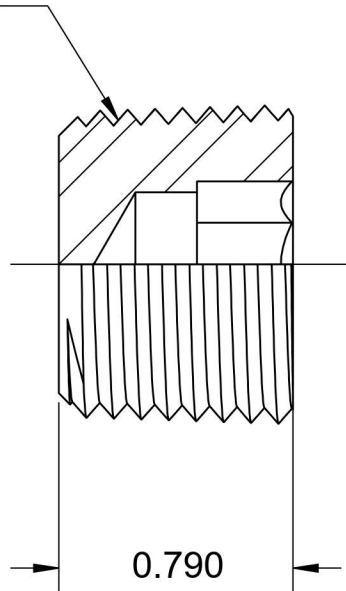

5406-HP-16

Steel, SAE J531 Pipe Hollow Hex Plug, 1" Male NPTF

1-11-1/2 NPTF

0.625
HEX

6701 Cochran Road
Solon, Ohio 44139
Phone: (440) 248-1880
Toll Free: 1-888-331-1523

Temperature Rating

-65°F to 500°F

Pressure Rating