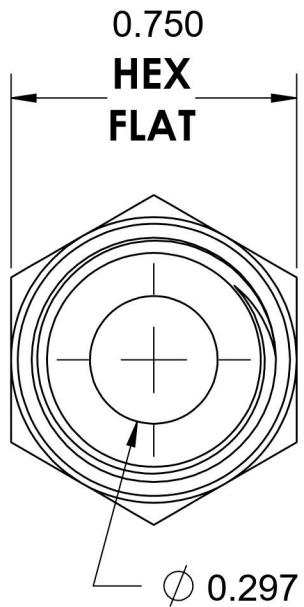

6405-06-04-O

Steel, SAE J1926 O-Ring Boss Female Adapter, 9/16-18 Male ORB x 1/4" Female NPTF

6701 Cochran Road
Solon, Ohio 44139
Phone: (440) 248-1880
Toll Free: 1-888-331-1523

Temperature Rating

-40°F to 250°F