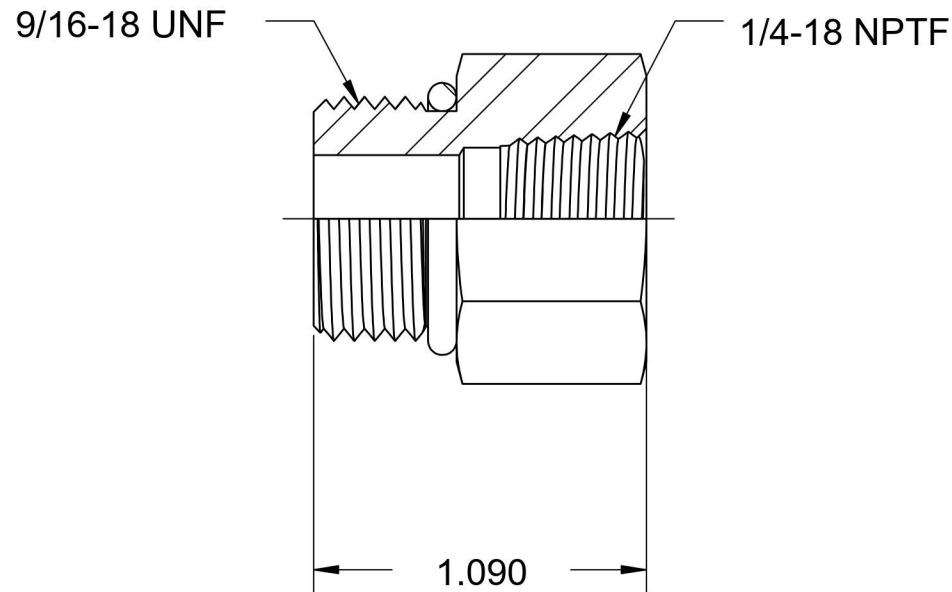

6405-06-04-O

Steel, SAE J1926 O-Ring Boss Female Adapter, 9/16-18 Male ORB x 1/4" Female NPTF

6701 Cochran Road
Solon, Ohio 44139
Phone: (440) 248-1880
Toll Free: 1-888-331-1523

Temperature Rating

-40°F to 250°F

Pressure Rating

6000 psi

Material

C1045 / 12L14 Steel

Finish

Trivalent Zinc

Industry Standards

SAE J1926-3, SAE J476
SAE J515, ASTM B633

Series

6405-O

Series Description

SAE J1926 O-Ring Boss
Female Adapter