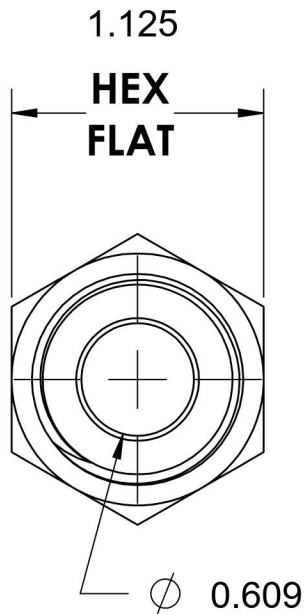

# 2404-12-04

Steel, SAE J514 37° Flare Male Connector, 3/4" Male JIC x 1/4" Male NPTF 30°

6701 Cochran Road  
Solon, Ohio 44139  
Phone: (440) 248-1880  
Toll Free: 1-888-331-1523

<b>Temperature Rating</b>	<b>Material</b>	<b>Industry Standards</b>	<b>Series</b>
-65°F to 500°F	C1045/12L14 Steel	SAE J514 , SAE J476 ASTM B633	2404
<b>Pressure Rating</b>	<b>Finish</b>		<b>Series Description</b>
5000 psi	Trivalent Zinc		SAE J514 37° Flare Male Connector