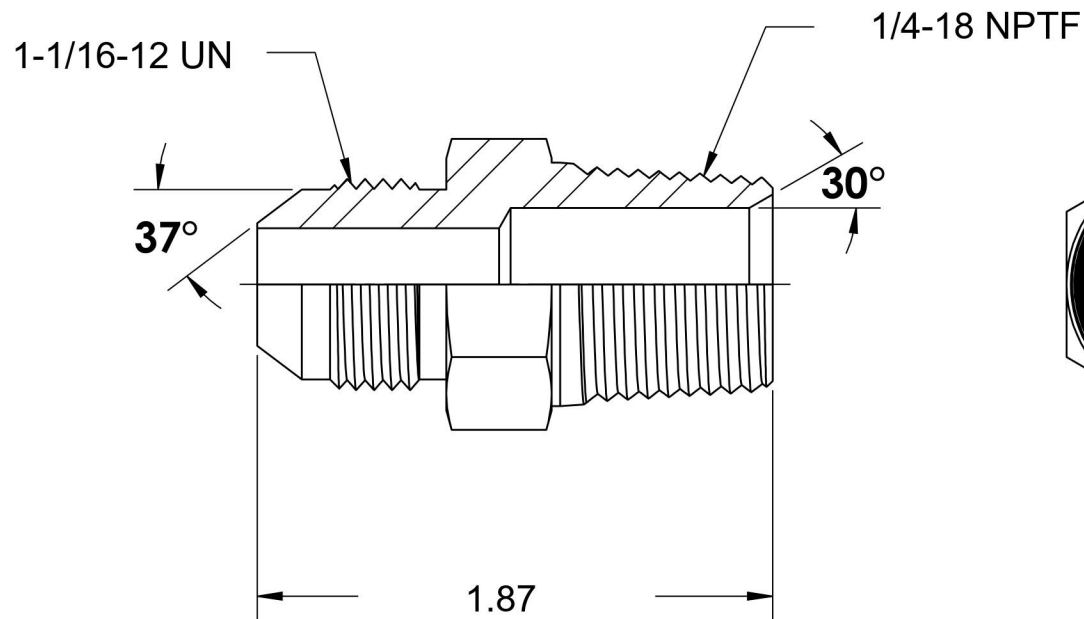

# 2404-12-04

Steel, SAE J514 37° Flare Male Connector, 3/4" Male JIC x 1/4" Male NPTF 30°

6701 Cochran Road  
Solon, Ohio 44139  
Phone: (440) 248-1880  
Toll Free: 1-888-331-1523

<b>Temperature Rating</b>	<b>Material</b>	<b>Industry Standards</b>	<b>Series</b>
-65°F to 500°F	C1045/12L14 Steel	SAE J514 , SAE J476 ASTM B633	2404
<b>Pressure Rating</b>	<b>Finish</b>		<b>Series Description</b>
5000 psi	Trivalent Zinc		SAE J514 37° Flare Male Connector