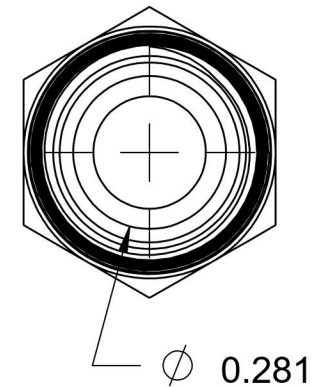

# 2404-12-04

Steel, SAE J514 37° Flare Male Connector, 3/4" Male JIC x 1/4" Male NPTF 30°

6701 Cochran Road  
Solon, Ohio 44139  
Phone: (440) 248-1880  
Toll Free: 1-888-331-1523

<b>Temperature Rating</b>	<b>Material</b>	<b>Industry Standards</b>	<b>Series</b>
-65°F to 500°F	C1045/12L14 Steel	SAE J514 , SAE J476 ASTM B633	2404
<b>Pressure Rating</b>	<b>Finish</b>		<b>Series Description</b>
5000 psi	Trivalent Zinc		SAE J514 37° Flare Male Connector