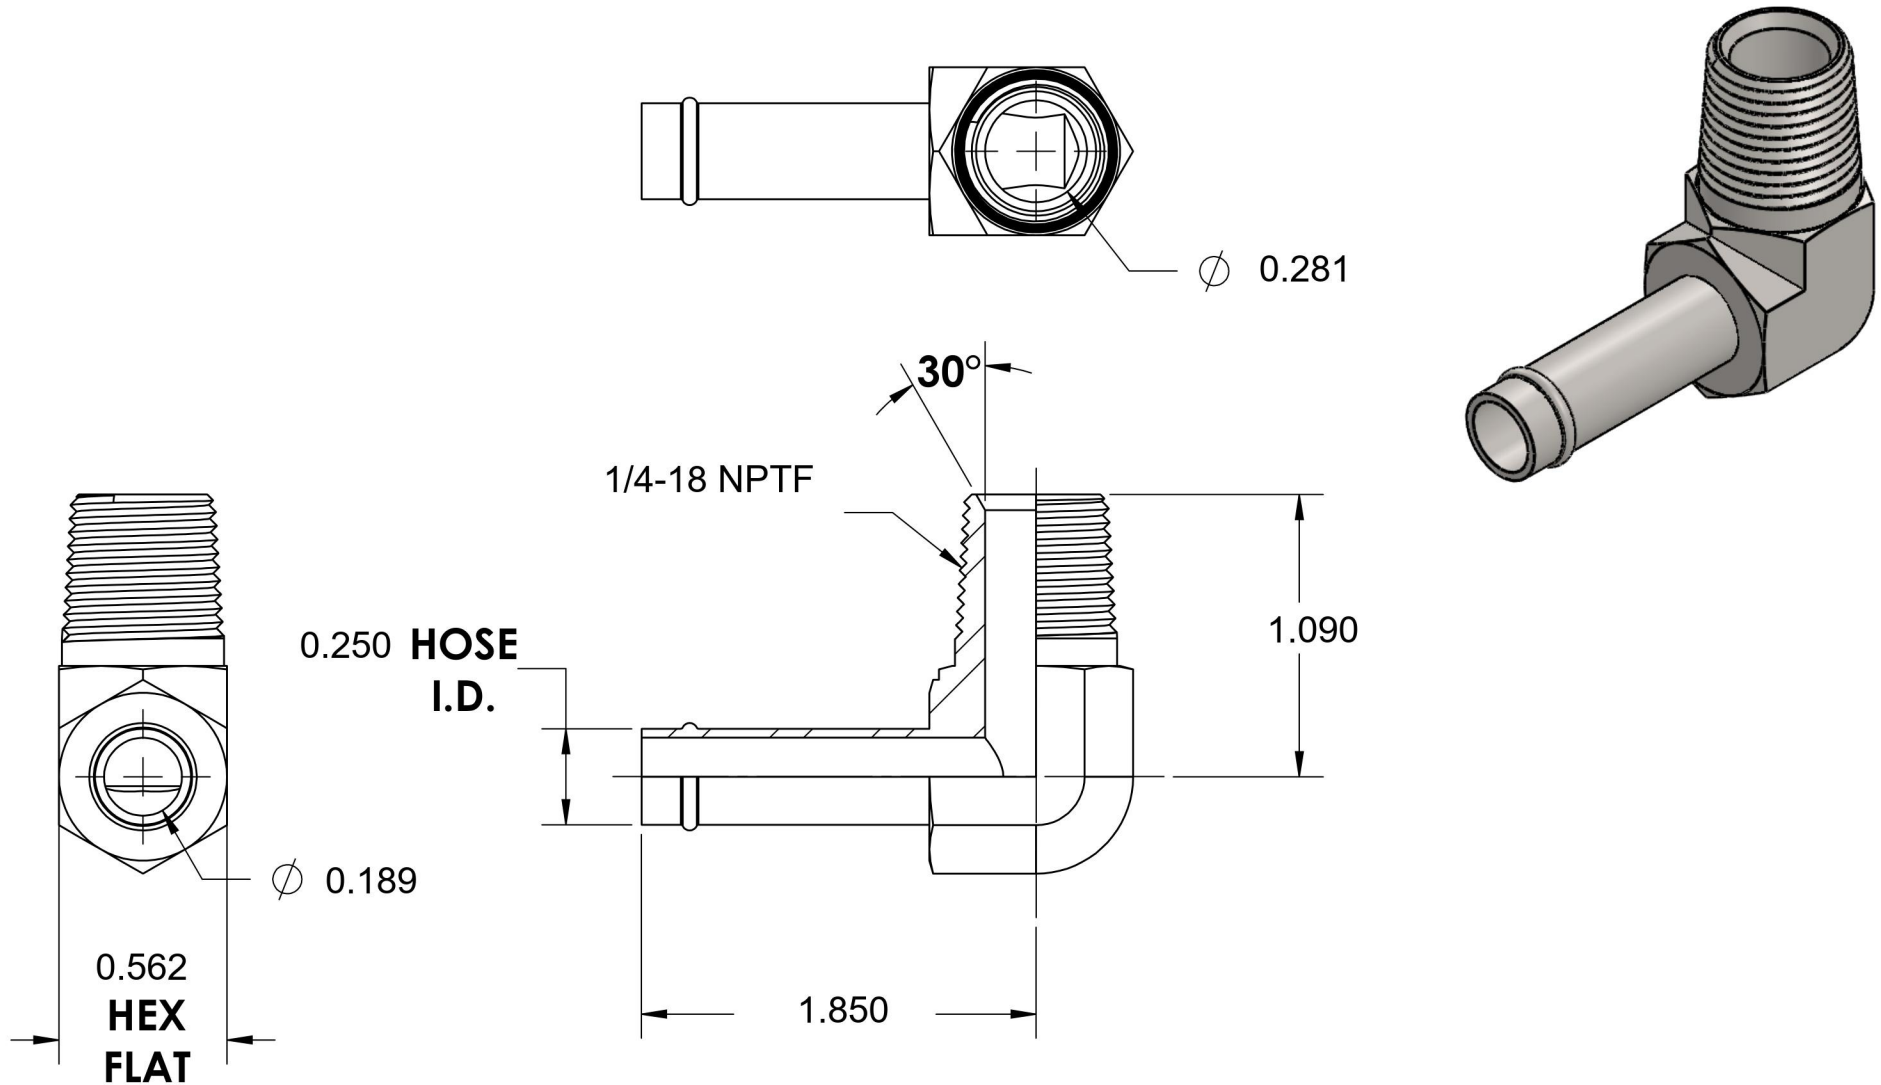

4501-04-04-FG

Steel, SAE J1231 Hose Bead 90° Male Elbow, 1/4" Beaded Hose Barb x 1/4" Male NPTF 30°

6701 Cochran Road
Solon, Ohio 44139
Phone: (440) 248-1880
Toll Free: 1-888-331-1523

Temperature Rating

-65°F to 500°F

Series

4501-FG

Series Description

SAE J1231 Hose Bead
90° Male Elbow