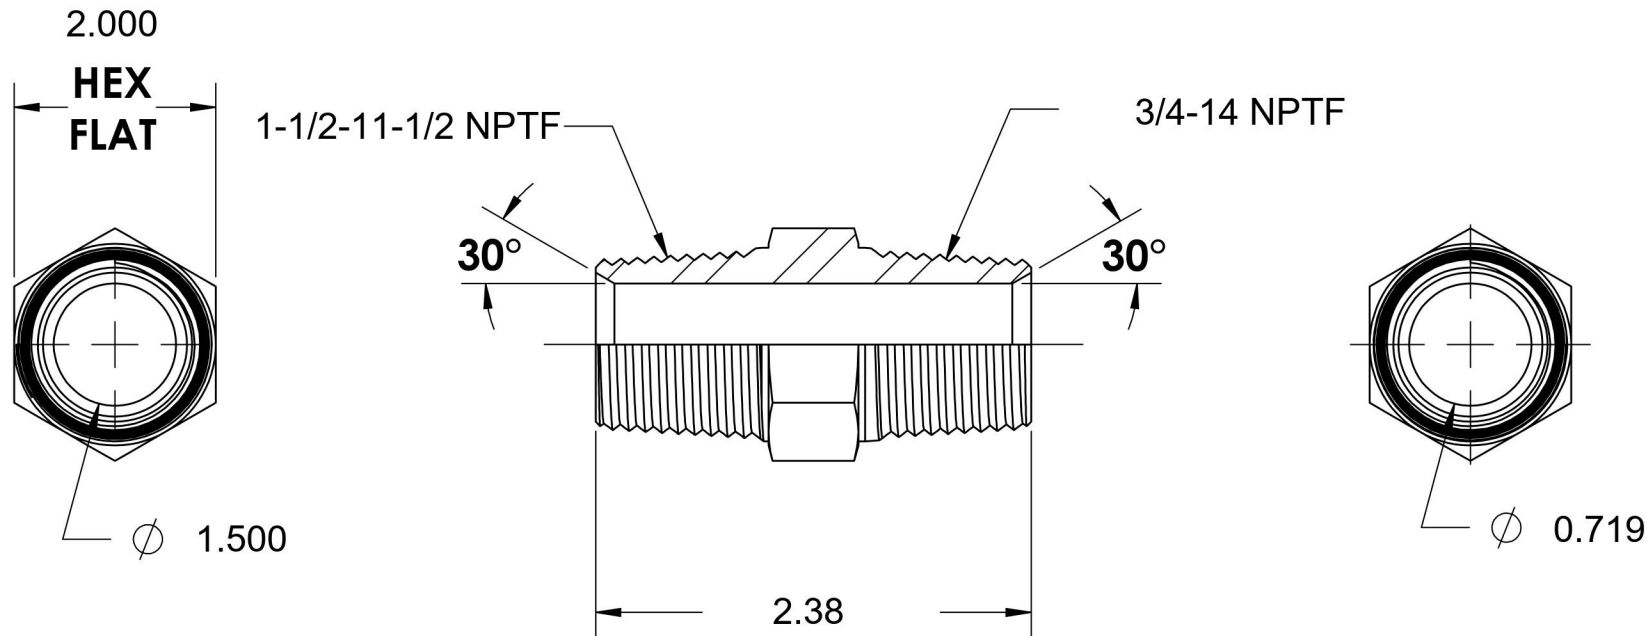

# 5404-24-12-SS

Stainless Steel, SAE J514 Pipe Nipple, 1-1/2" Male NPTF 30° x 3/4" Male NPTF 30°

6701 Cochran Road  
Solon, Ohio 44139  
Phone: (440) 248-1880  
Toll Free: 1-888-331-1523

<b>Temperature Rating</b> -425°F to 1200°F	<b>Material</b> 316/316L Stainless Steel	<b>Industry Standards</b> SAE J514 , SAE J476	<b>Series</b> 5404-SS
<b>Pressure Rating</b> 3600 psi	<b>Finish</b> Passivated		<b>Series Description</b> SAE J514 Pipe Nipple