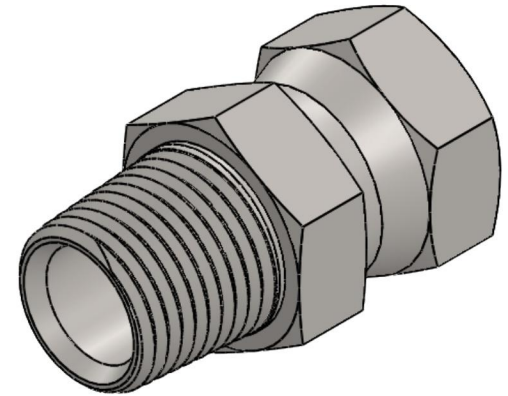

1404-08-06

Steel, SAE J514 NPSM Swivel Male Connector, 1/2" Male NPTF 30° x 3/8" Female NPSM Swivel

6701 Cochran Road
Solon, Ohio 44139
Phone: (440) 248-1880
Toll Free: 1-888-331-1523

Temperature Rating

-65°F to 500°F

Pressure Rating

6000 psi

Material

C1045/12L14 Steel

Finish

Trivalent Zinc

Industry Standards

SAE J514, SAE J476
ASTM B633

Series

1404

Series Description

SAE J514 NPSM Swivel Male Connector