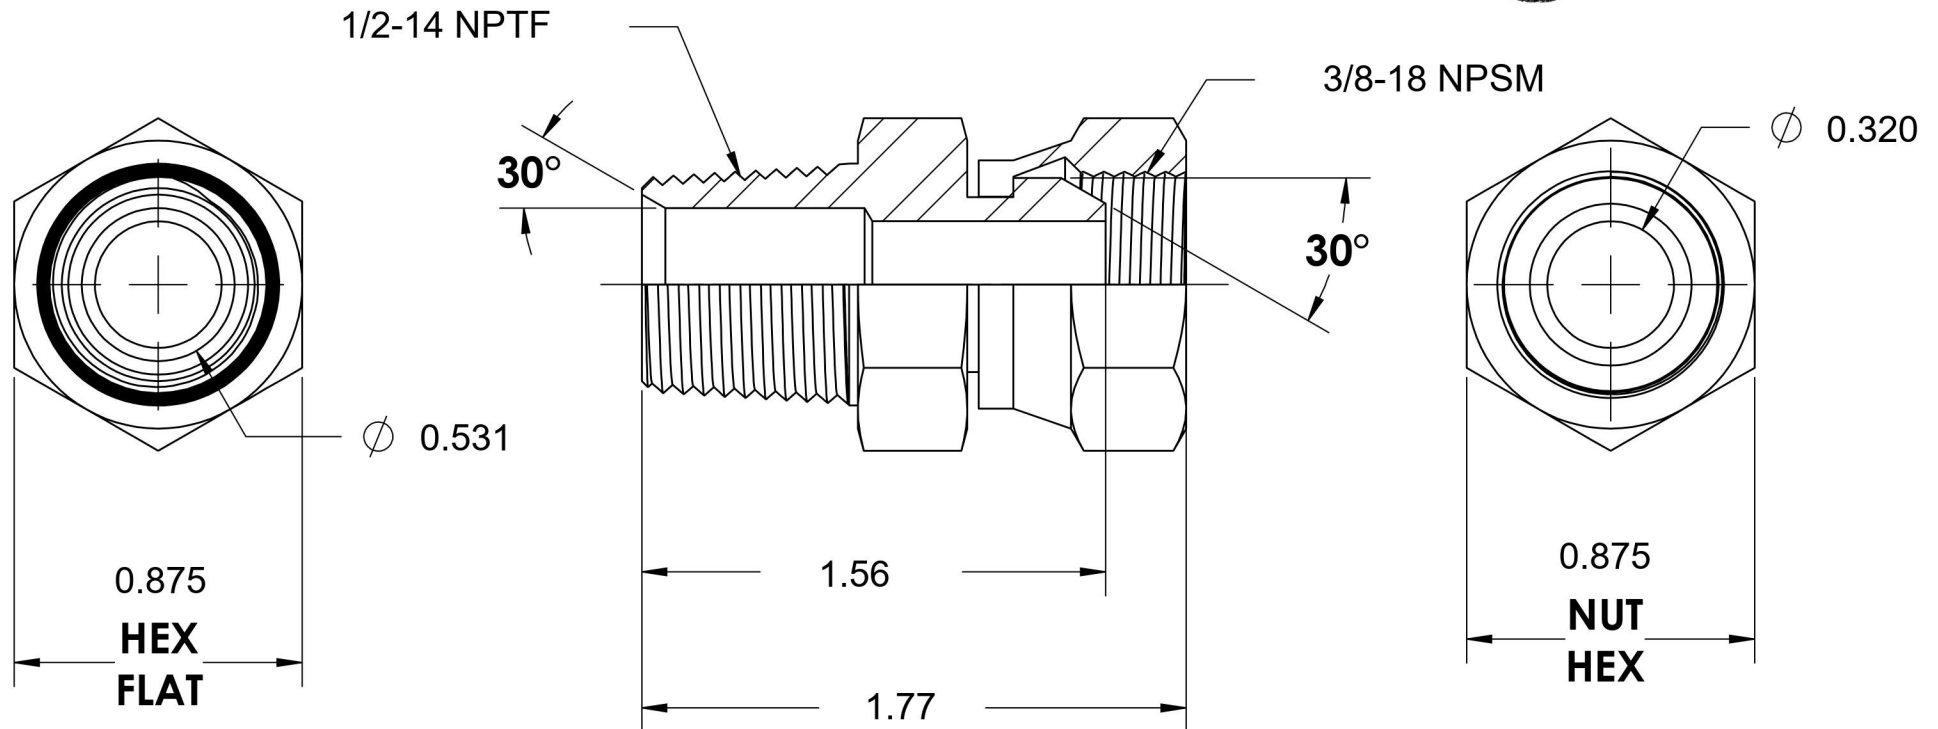

1404-08-06

Steel, SAE J514 NPSM Swivel Male Connector, 1/2" Male NPTF 30° x 3/8" Female NPSM Swivel

6701 Cochran Road
Solon, Ohio 44139
Phone: (440) 248-1880
Toll Free: 1-888-331-1523

Temperature Rating

-65°F to 500°F

Pressure Rating

6000 psi

Material

C1045/12L14 Steel

Finish

Trivalent Zinc

Industry Standards

SAE J514, SAE J476
ASTM B633

Series

1404

Series Description

SAE J514 NPSM Swivel Male Connector