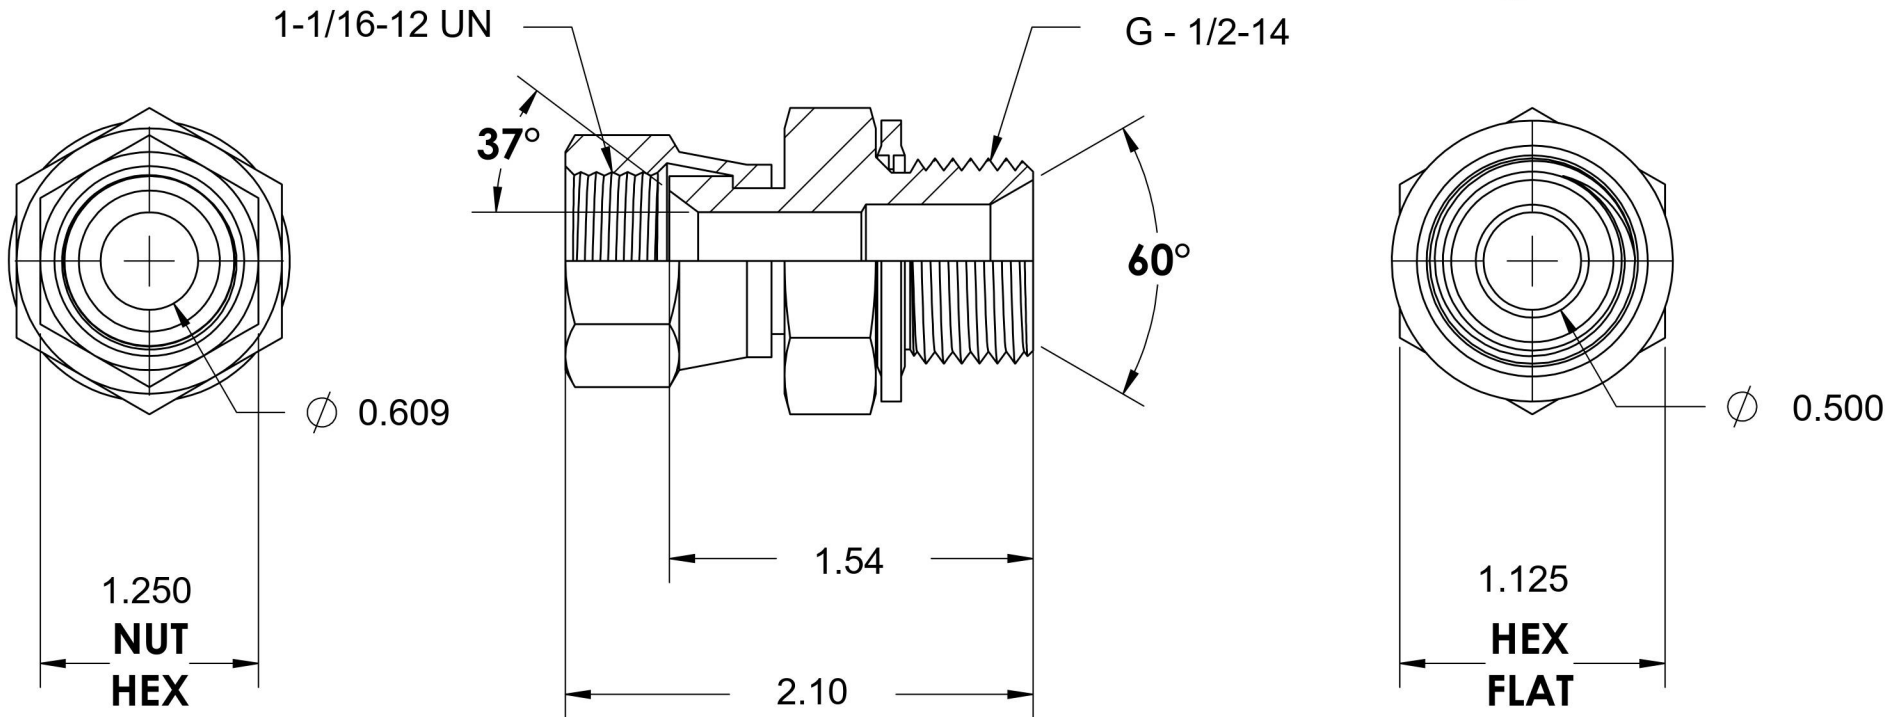

# 7022-12-08-BS

Steel, SAE J514 37° Flare Swivel BSPP Type (D) Bonded Seal Port/Line Connector, 3/4" Female JIC Swivel x 1/2-14 Male BSPP 60° Line/Port

6701 Cochran Road  
Solon, Ohio 44139  
Phone: (440) 248-1880  
Toll Free: 1-888-331-1523

<b>Temperature Rating</b> -40°F to 250°F	<b>Material</b> C1045 / 12L14 Steel	<b>Industry Standards</b> SAE J514, ISO 1179	<b>Series</b> 7022-BS
<b>Pressure Rating</b> 2900 psi	<b>Finish</b> Trivalent Zinc	ISO 8434-6, ASTM B633	<b>Series Description</b> SAE J514 37° Flare Swivel BSPP Type (D) Bonded Seal Port/Line Connector