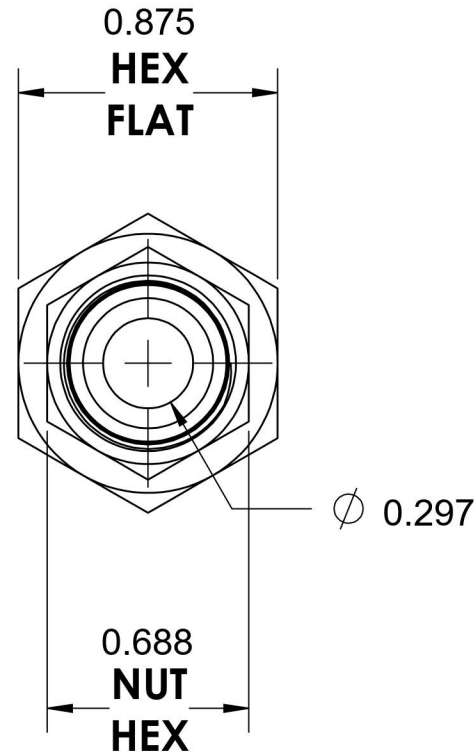

6506-06-06

Steel, SAE J514 37° Flare Swivel Female Connector, 3/8" Female NPTF x 3/8" Female JIC Swivel

6701 Cochran Road
Solon, Ohio 44139
Phone: (440) 248-1880
Toll Free: 1-888-331-1523

Temperature Rating -65°F to 500°F	Material C1045/12L14 Steel	Industry Standards SAE J514 , SAE J476 ASTM B633	Series 6506
Pressure Rating 5000 psi	Finish Trivalent Zinc		Series Description SAE J514 37° Flare Swivel Female Connector