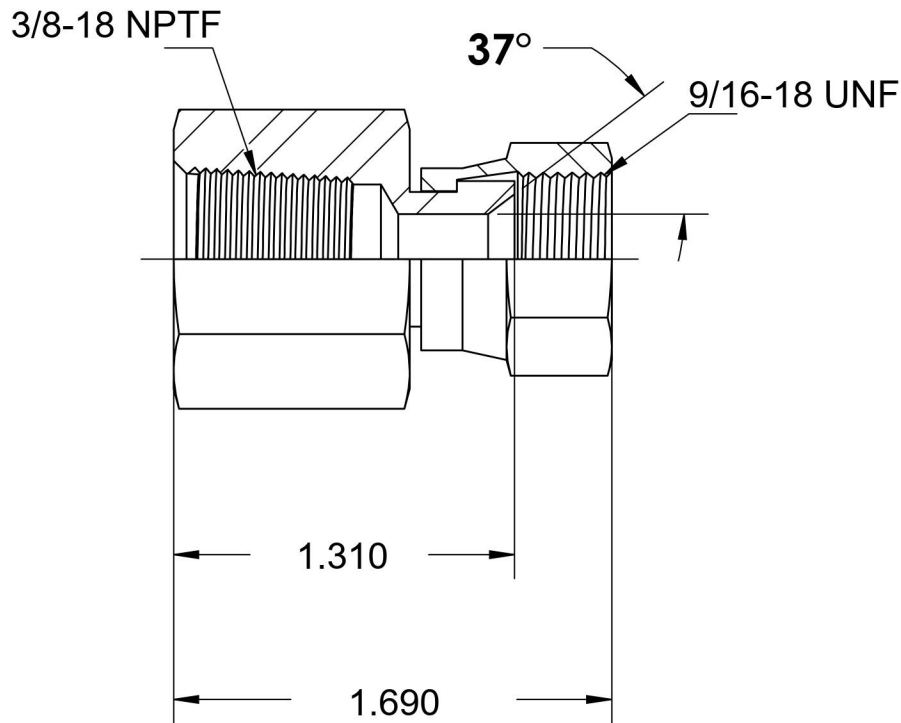

6506-06-06

Steel, SAE J514 37° Flare Swivel Female Connector, 3/8" Female NPTF x 3/8" Female JIC Swivel

6701 Cochran Road
Solon, Ohio 44139
Phone: (440) 248-1880
Toll Free: 1-888-331-1523

Temperature Rating -65°F to 500°F	Material C1045/12L14 Steel	Industry Standards SAE J514 , SAE J476 ASTM B633	Series 6506
Pressure Rating 5000 psi	Finish Trivalent Zinc		Series Description SAE J514 37° Flare Swivel Female Connector