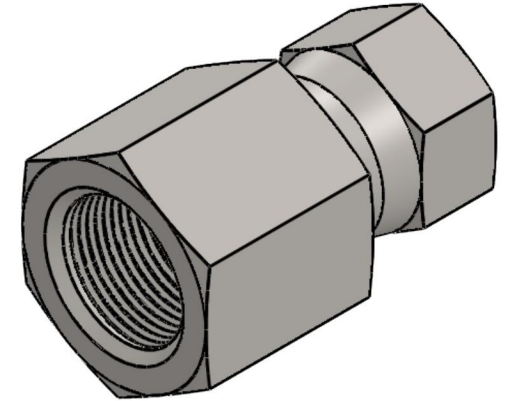

6506-06-06

Steel, SAE J514 37° Flare Swivel Female Connector, 3/8" Female NPTF x 3/8" Female JIC Swivel

6701 Cochran Road
Solon, Ohio 44139
Phone: (440) 248-1880
Toll Free: 1-888-331-1523

Temperature Rating -65°F to 500°F	Material C1045/12L14 Steel	Industry Standards SAE J514 , SAE J476 ASTM B633	Series 6506
Pressure Rating 5000 psi	Finish Trivalent Zinc		Series Description SAE J514 37° Flare Swivel Female Connector