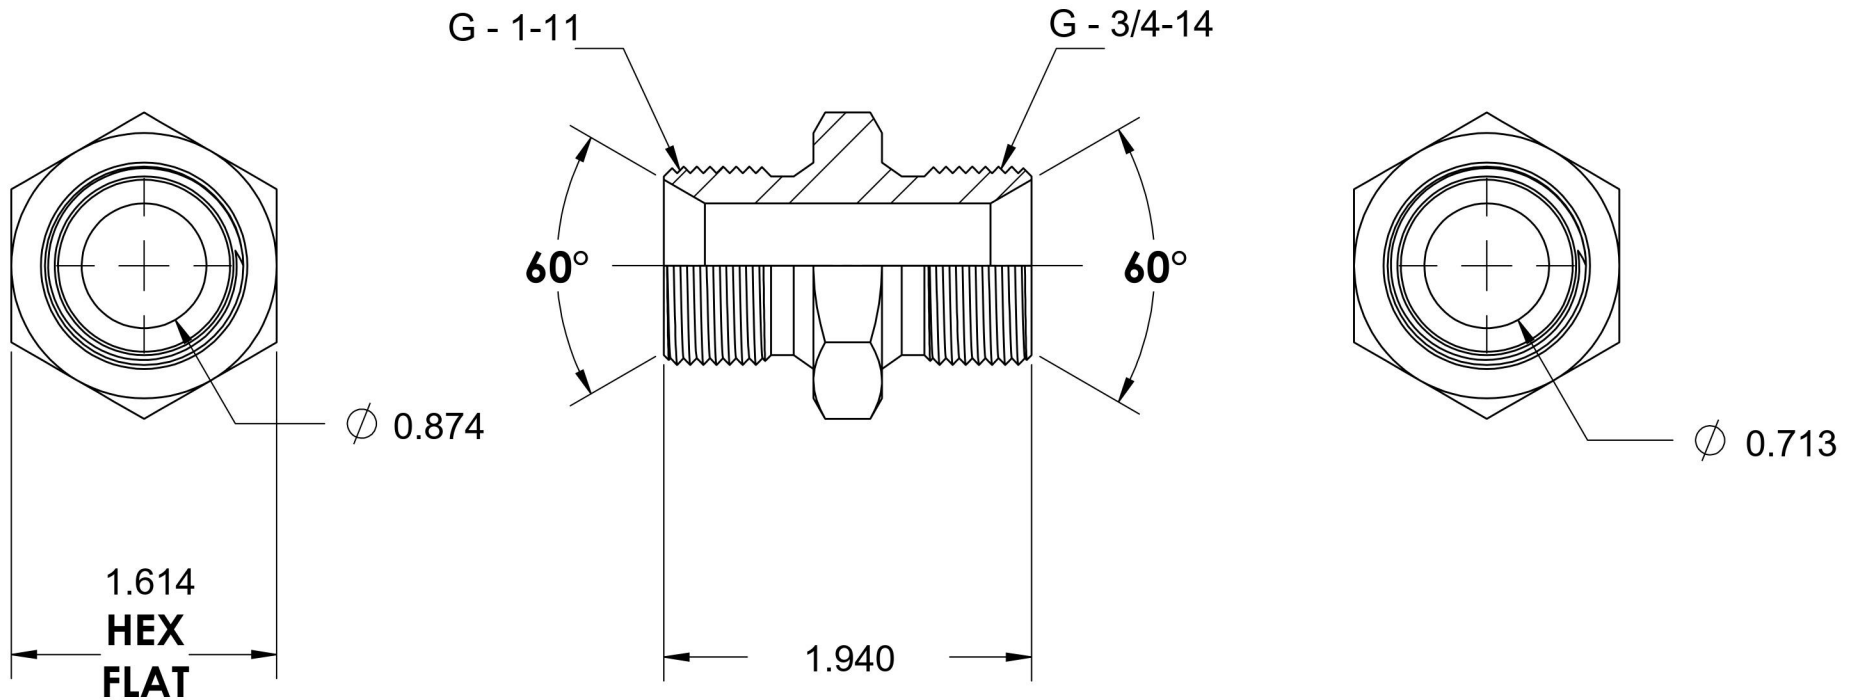

9022-16-12-SS

Stainless Steel, ISO 1179 BSPP Port/Line Union, 1-11 Male BSPP 60° Line/Port x 3/4-14 Male BSPP 60° Line/Port

6701 Cochran Road
Solon, Ohio 44139
Phone: (440) 248-1880
Toll Free: 1-888-331-1523

Temperature Rating -425°F to 1200°F	Material 316/316L Stainless Steel	Industry Standards ISO 1179, ISO 8434-6	Series 9022-SS
Pressure Rating 1700 psi	Finish Passivated		Series Description ISO 1179 BSPP Port/Line Union